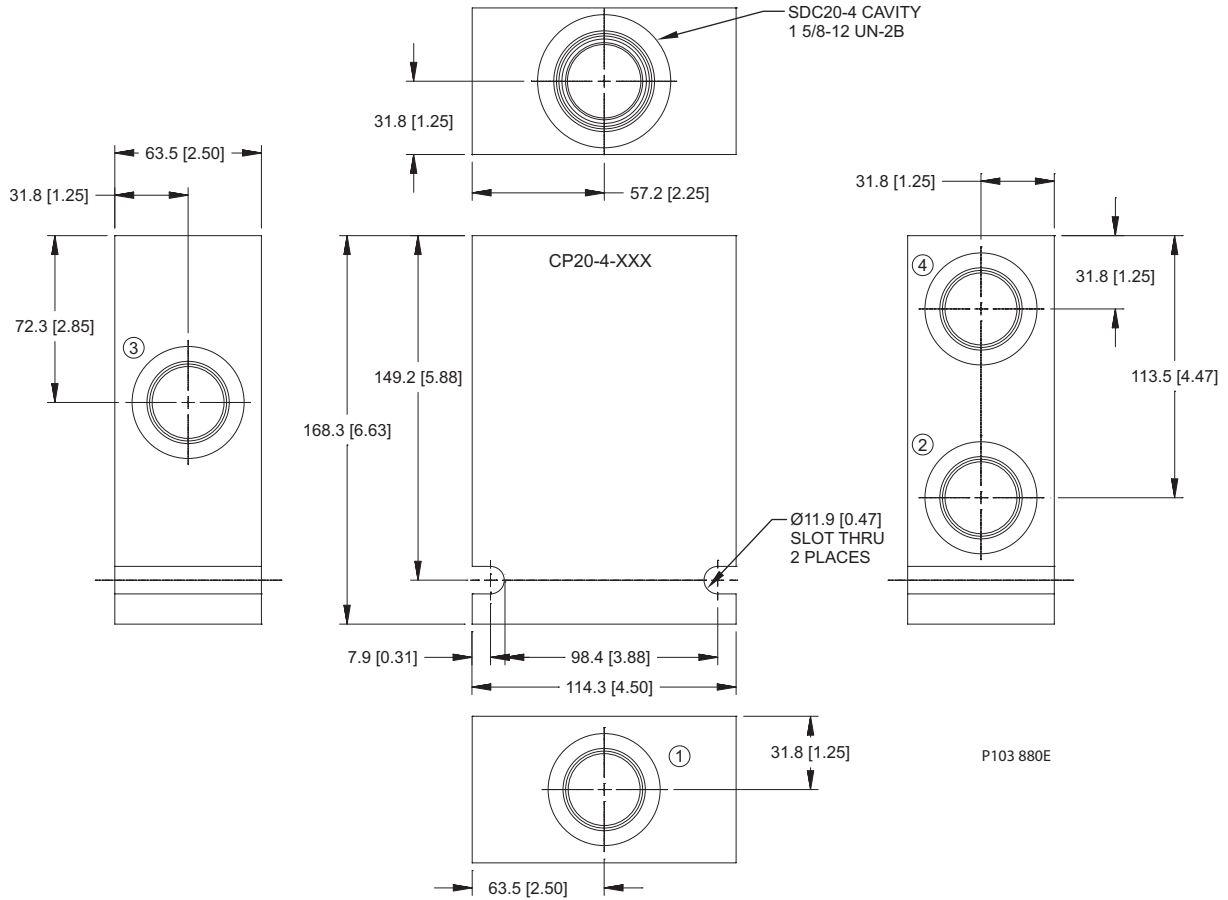

Dimensions

Options

Order Code	Description	Style	Ports
CP20-4-10B	Aluminum Housing	Standard	1 1/4 BSP
CP20-4-10B-X1	Aluminum Housing, No Port #1	Omit port 1	1 1/4 BSP
CP20-4-16S	Aluminum Housing	Standard	SAE #16
CP20-4-16S/4S	Aluminum Housing, Pilot at Port #1	Standard	SAE #16, #4
CP20-4-16S-X1	Aluminum Housing, No Port #1	Omit port 1	SAE #16
CP20-4-20S	Aluminum Housing	Standard	SAE #20
CP20-4-20S/4S	Aluminum Housing, Pilot at Port #1	Standard	SAE #20, #4
CP20-4-20S-X1	Aluminum Housing, No Port #1	Omit port 1	SAE #20
CP20-4-8B	Aluminum Housing	Standard	1 BSP
CP20-4-8B-X1	Aluminum Housing, No Port #1	Omit port 1	1 BSP
CP20-4-S16S	Steel Housing	Standard	SAE #16
CP20-4-S16S-X1	Steel Housing, No Port #1	Omit port 1	SAE #16