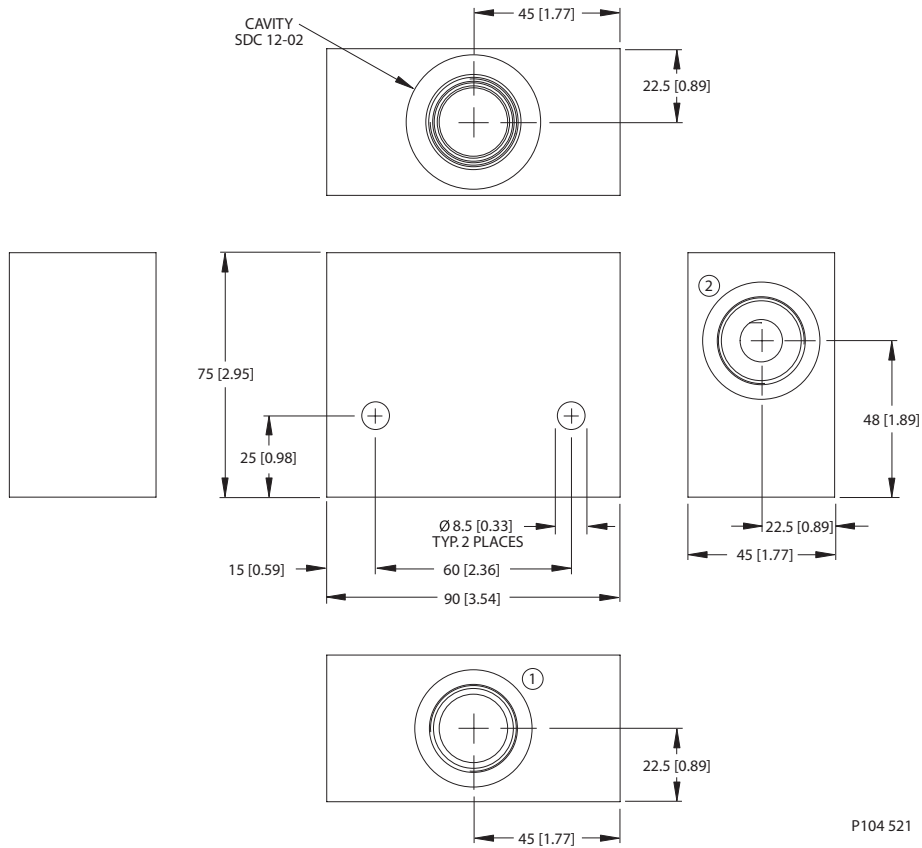

Dimensions

Options

Order Code	Description	Style	Ports
SDC10-4-HD-3B	Aluminum Housing, No Port #1	HD	3/8 BSP

Housing drawing

P104518

Options

Order Code	Description	Style	Ports
SDC10-4-L-3B	Aluminum Housing	L	3/8 BSP

Dimensions

Options

Order Code	Description	Style	Ports
SDC10-4-L-4B	Aluminum Housing	L	1/2 BSP

Housing drawing

P104 521

Options

Order Code	Description	Style	Ports
SDC12-2-DG-6B	Aluminum Housing	DG	3/4 BSP

Dimensions