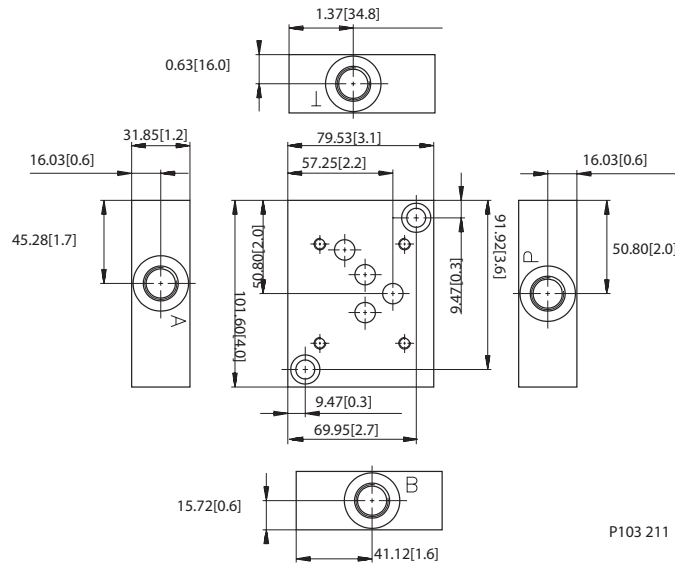

Housing drawing

Options

Order Code	Description	Style	Ports
UDPS-10-AL	ISO D05 Subplate, Aluminum	AL	#8 SAE