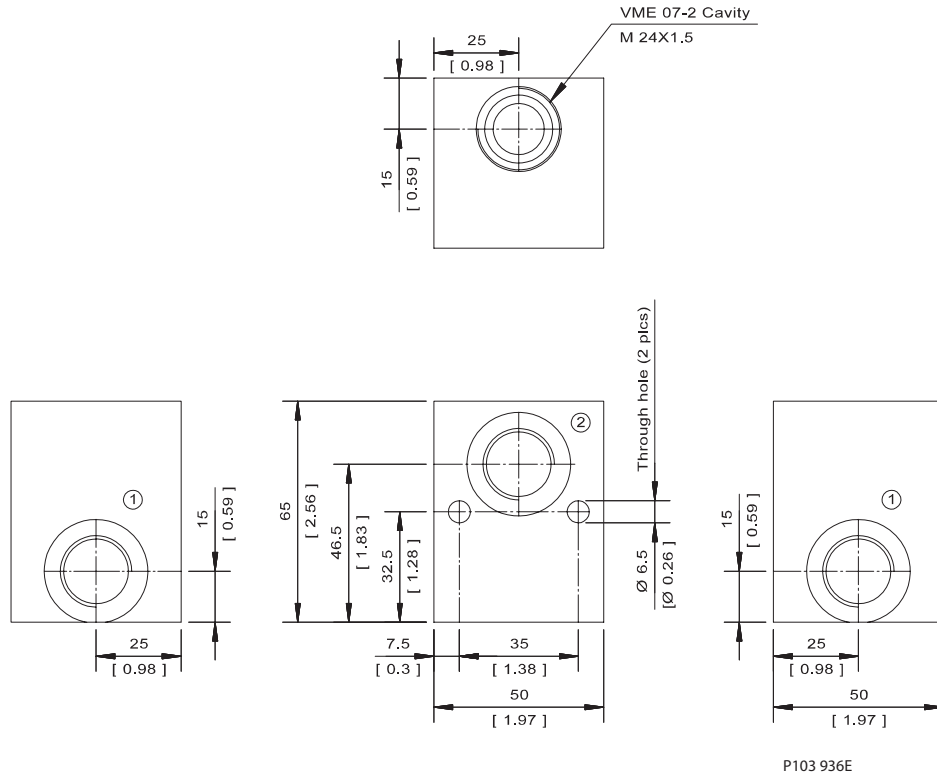

Dimensions

Options

Order Code	Description	Style	Ports
VMEO7-LG-4B	Aluminum Housing	LG	1/2 BSP
VMEO7-LG-8S	Aluminum Housing	LG	SAE #8