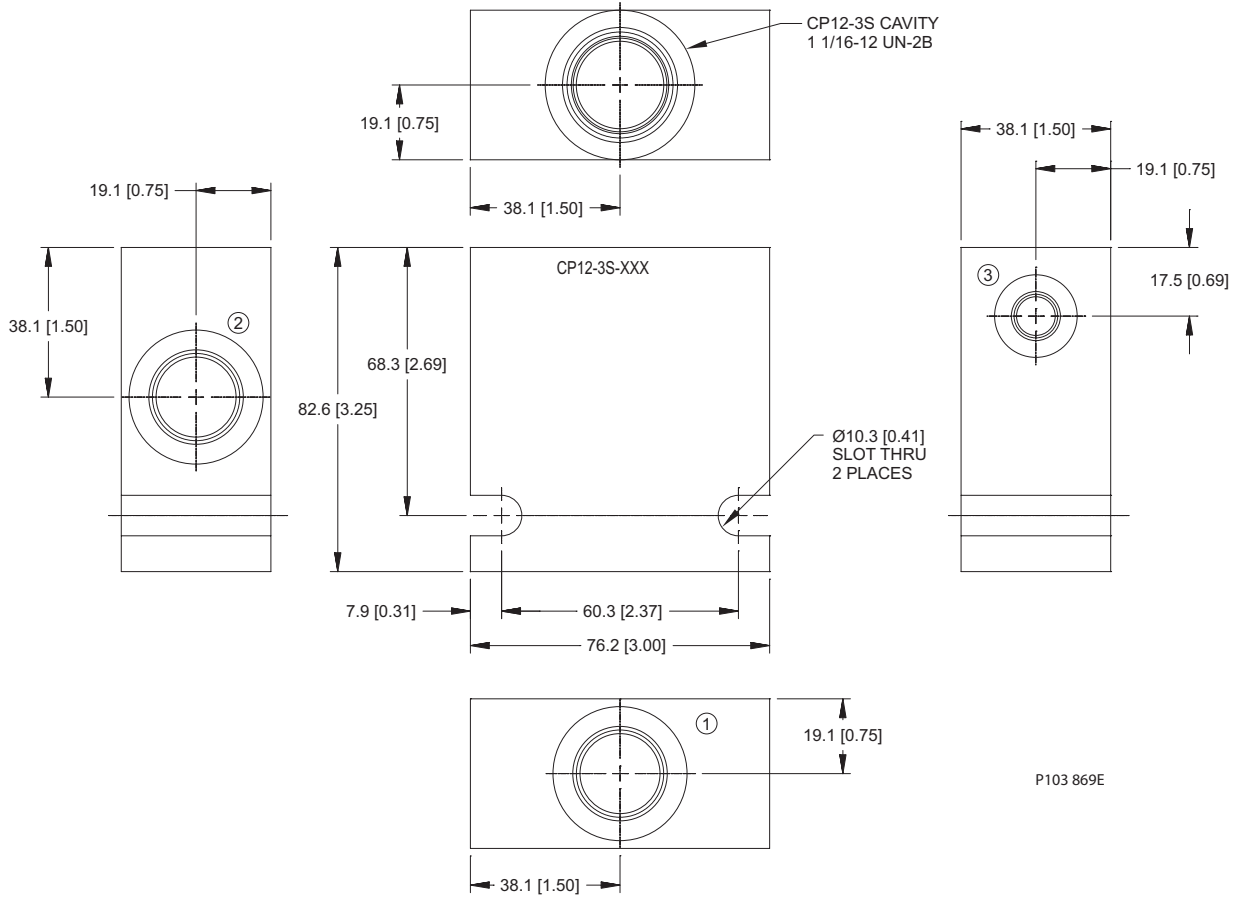

Dimensions

Options

Order Code	Description	Style	Ports
CP12-3S-10S/4S	Aluminum Housing, Pilot at Port #3	Standard	SAE #10, #4
CP12-3S-12S/4S	Aluminum Housing, Pilot at Port #3	Standard	SAE #12, #4
CP12-3S-4B/2B	Aluminum Housing, Pilot at Port #3	Standard	1/2 BSP, 1/4 BSP
CP12-3S-6B/2B	Aluminum Housing, Pilot at Port #3	Standard	3/4 BSP, 1/4 BSP