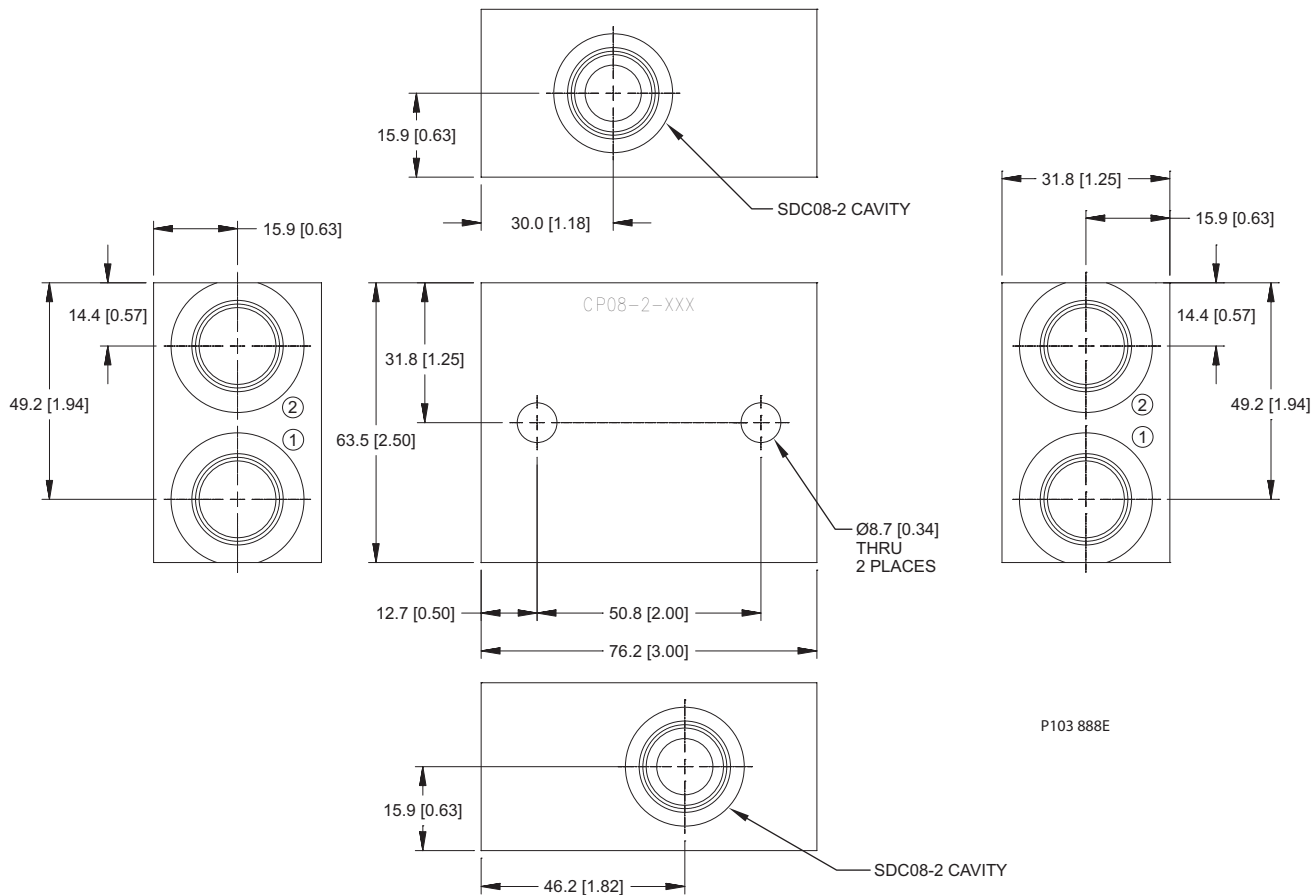

Dimensions

Options

Order Code	Description	Style	Ports
CP08-2-6S-2CR	Aluminum Housing - Crossover	Crossover	SAE #6
CP08-2-8S-2CR	Aluminum Housing - Crossover	Crossover	SAE #8