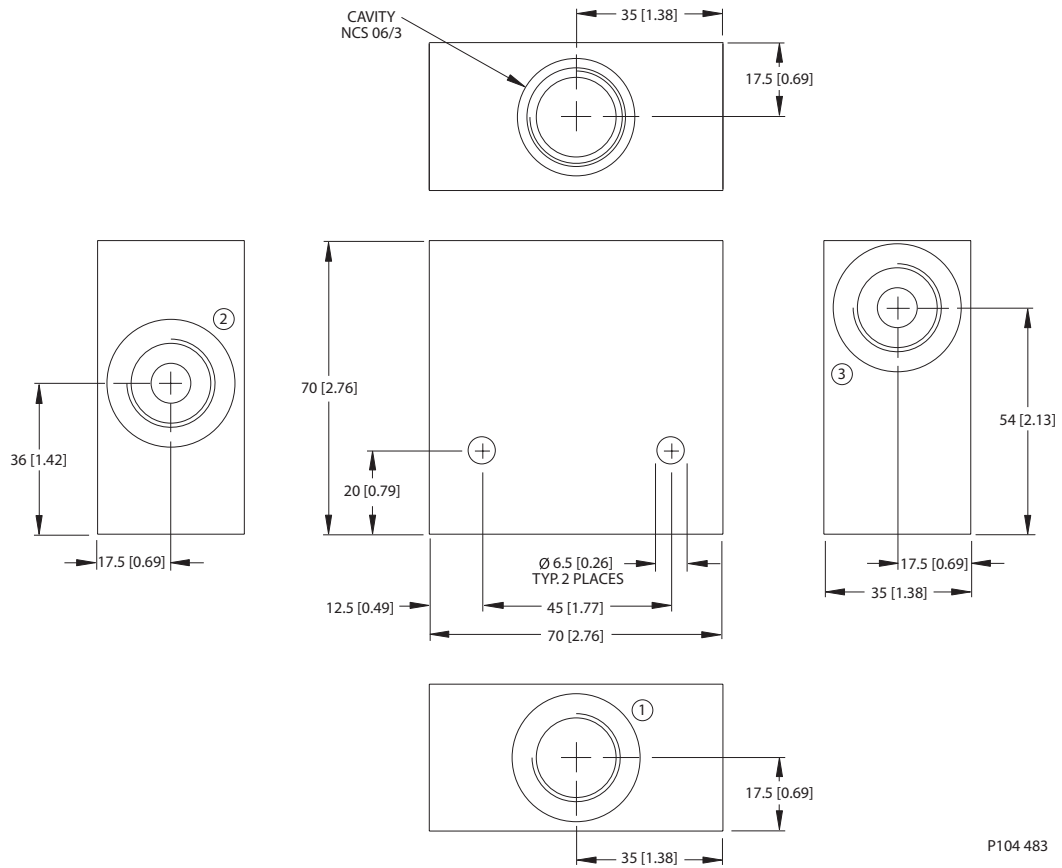

Dimensions

Options

Order Code	Description	Style	Ports
NCS06/3-SE-1/2	Aluminum Housing	SE	1/2 BSP
NCS06/3-SE-8S	Aluminum Housing	SE	SAE #8