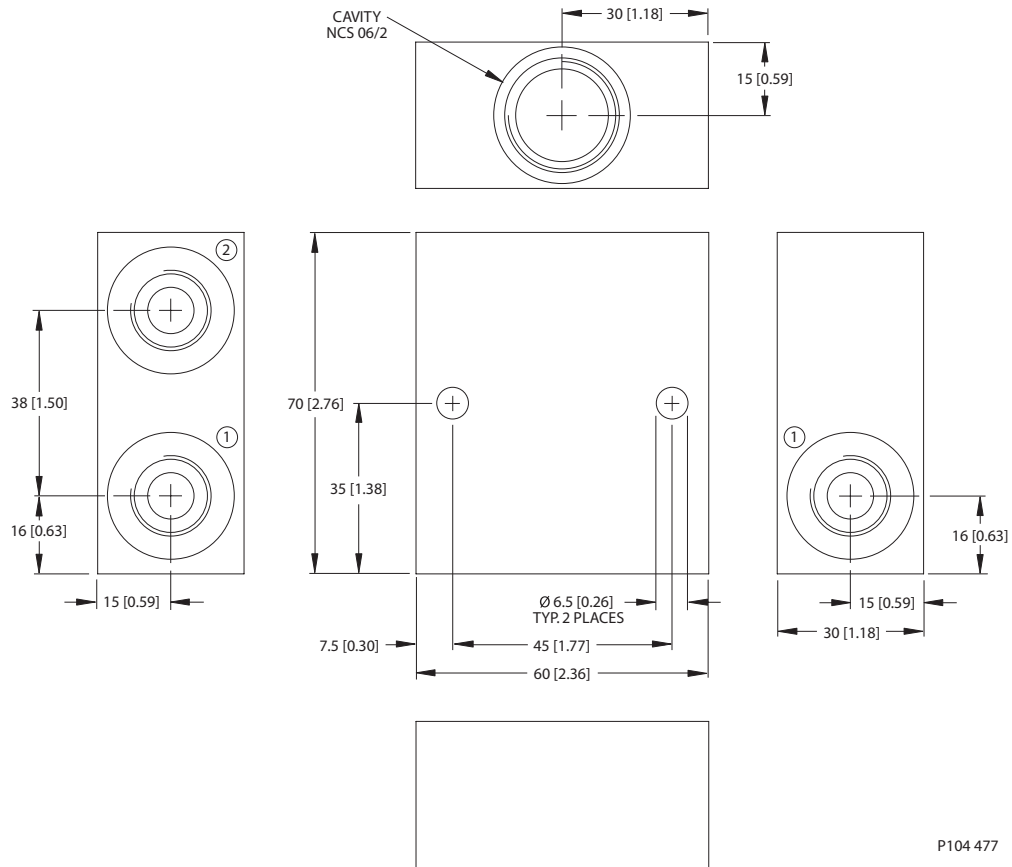

Housing drawing

P104 474

Options

Order Code	Description	Style	Ports
NCS06/2-DG-1/2	Aluminum Housing	DG	1/2 BSP
NCS06/2-DG-8S	Aluminum Housing	DG	SAE #8

Dimensions

P104 477

Options

Order Code	Description	Style	Ports
NCS06/2-LG2-3/8	Aluminum Housing, Two #1 Ports	LG2	3/8 BSP
NCS06/2-LG2-6S	Aluminum Housing, Two #1 Ports	LG2	SAE #6