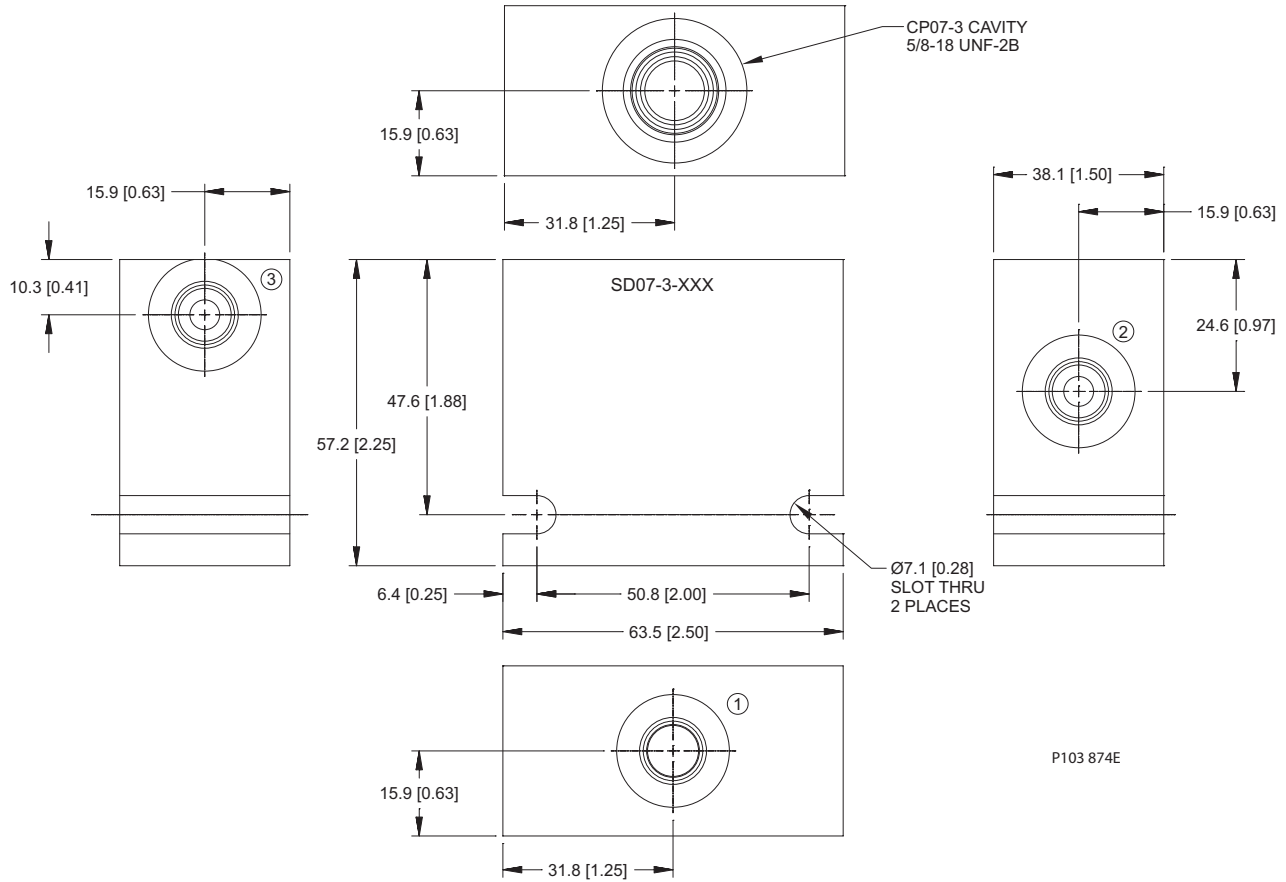

Housing drawing

Options

Order Code	Description	Style	Ports
CP07-3-4S	Aluminum Housing	Standard	SAE #4