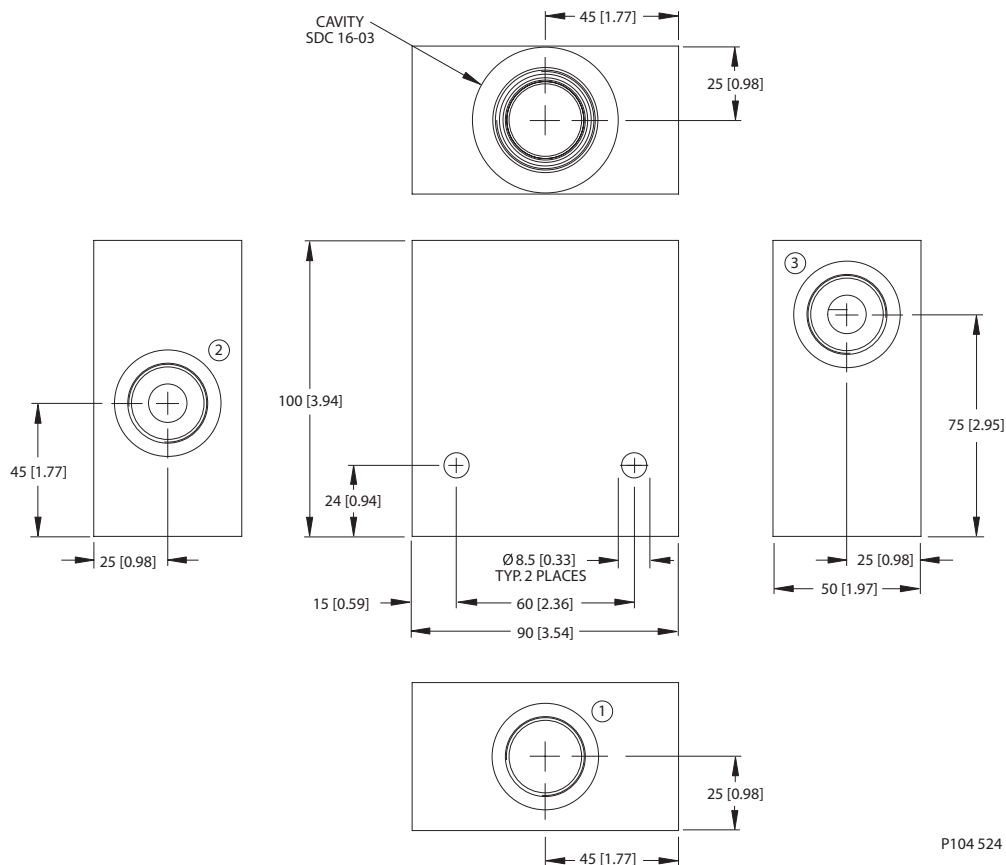

Dimensions

Options

Order Code	Description	Style	Ports
SDC16-3-HE-6B	Aluminum Housing	HE	3/4 BSP