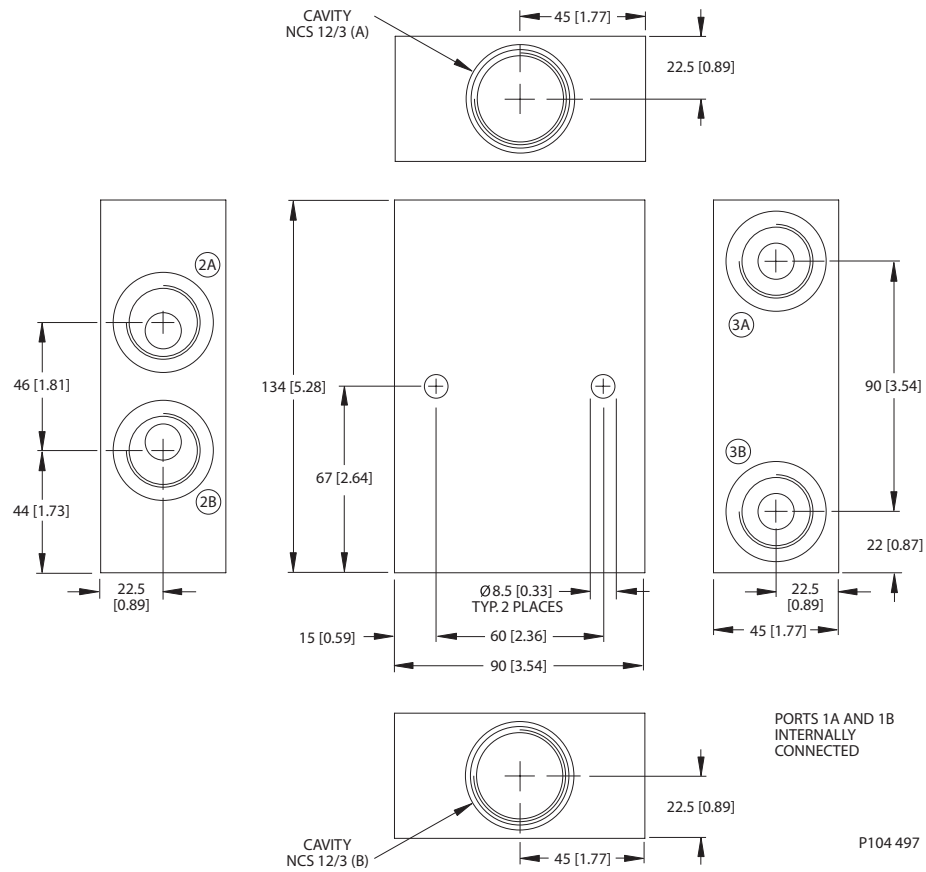

Dimensions

Options

Order Code	Description	Style	Ports
NCS12/3-DL-3/4	Alum. Hsg., 2 Cavities w/#1 Ports Conn.	DL	3/4 BSP