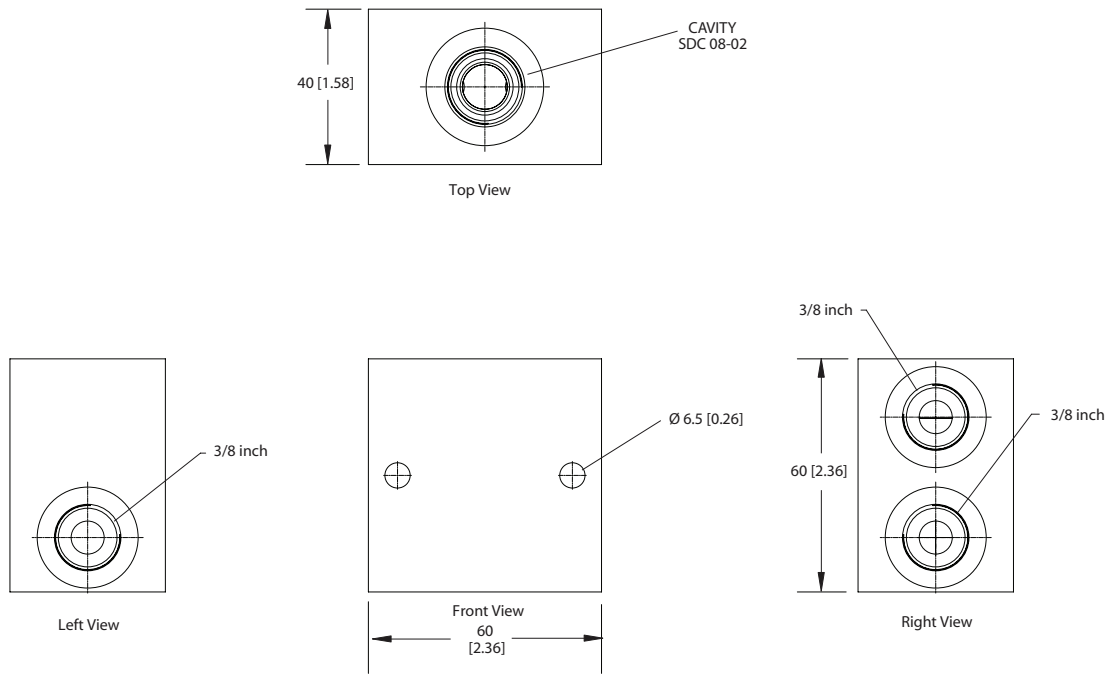

Dimensions

P108 297E

Options

Order Code	Description	Style	Ports
SDC08-2-LG1-3B	Aluminum Housing	L	3/8 BSP

Dimensions

P108 298E

Options

Order Code	Description	Style	Ports
SDC08-4-LG2-3B	Aluminum Housing	L	3/8 BSP