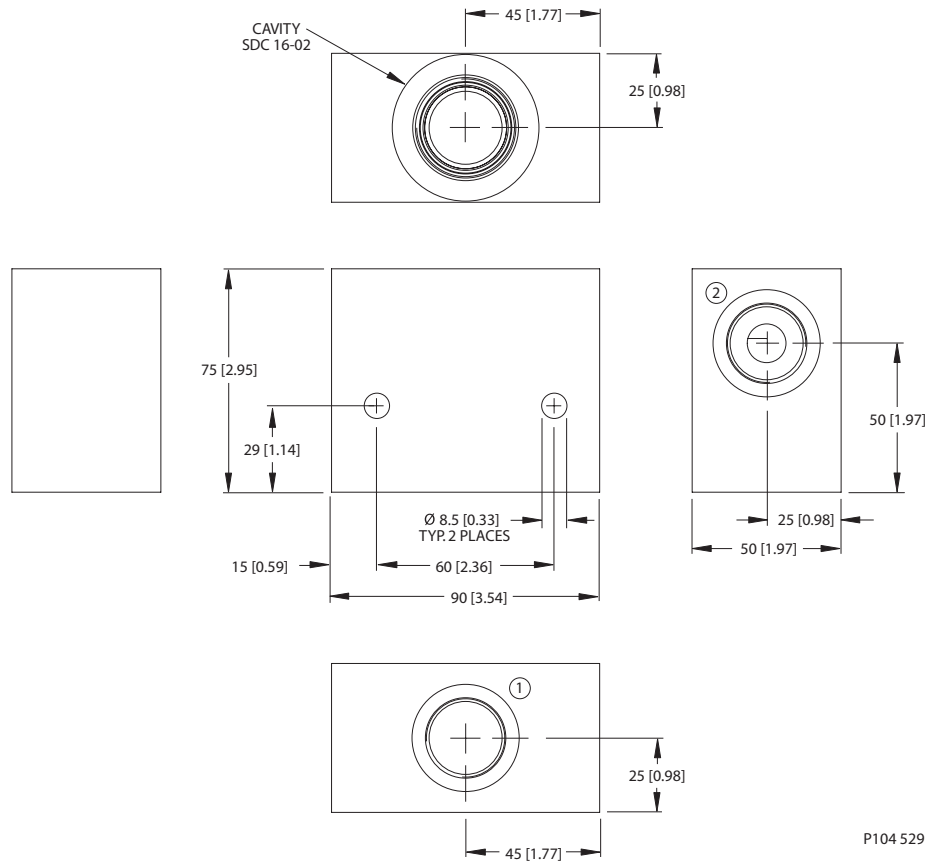

Dimensions

P104 529

Options

Order Code	Description	Style	Ports
SDC16-2-HG-8B	Aluminum Housing	HG	1 BSP