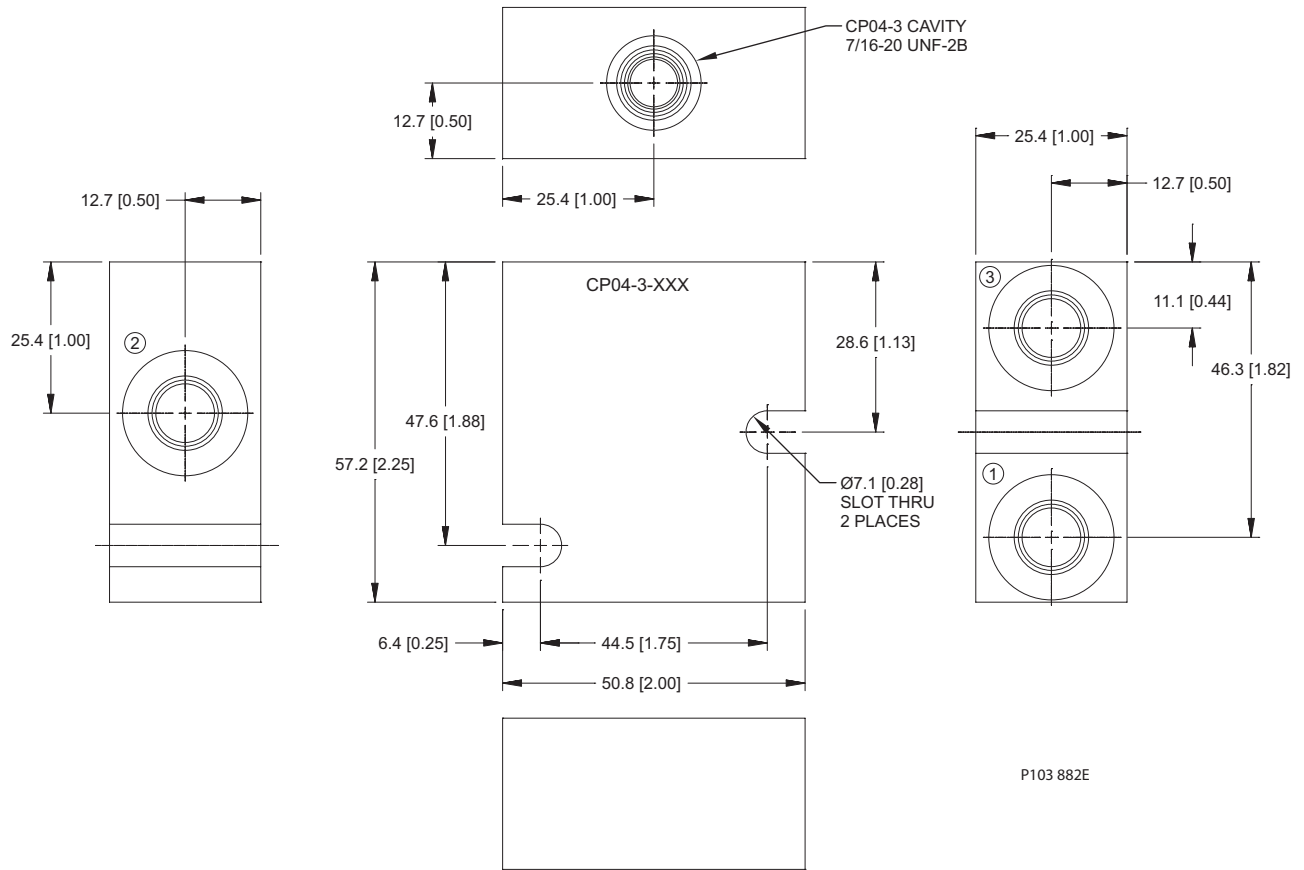

Dimensions

Options

Order Code	Description	Style	Ports
CP04-3-2B	Aluminum Housing	Standard	1/4 BSP
CP04-3-4S	Aluminum Housing	Standard	SAE #4