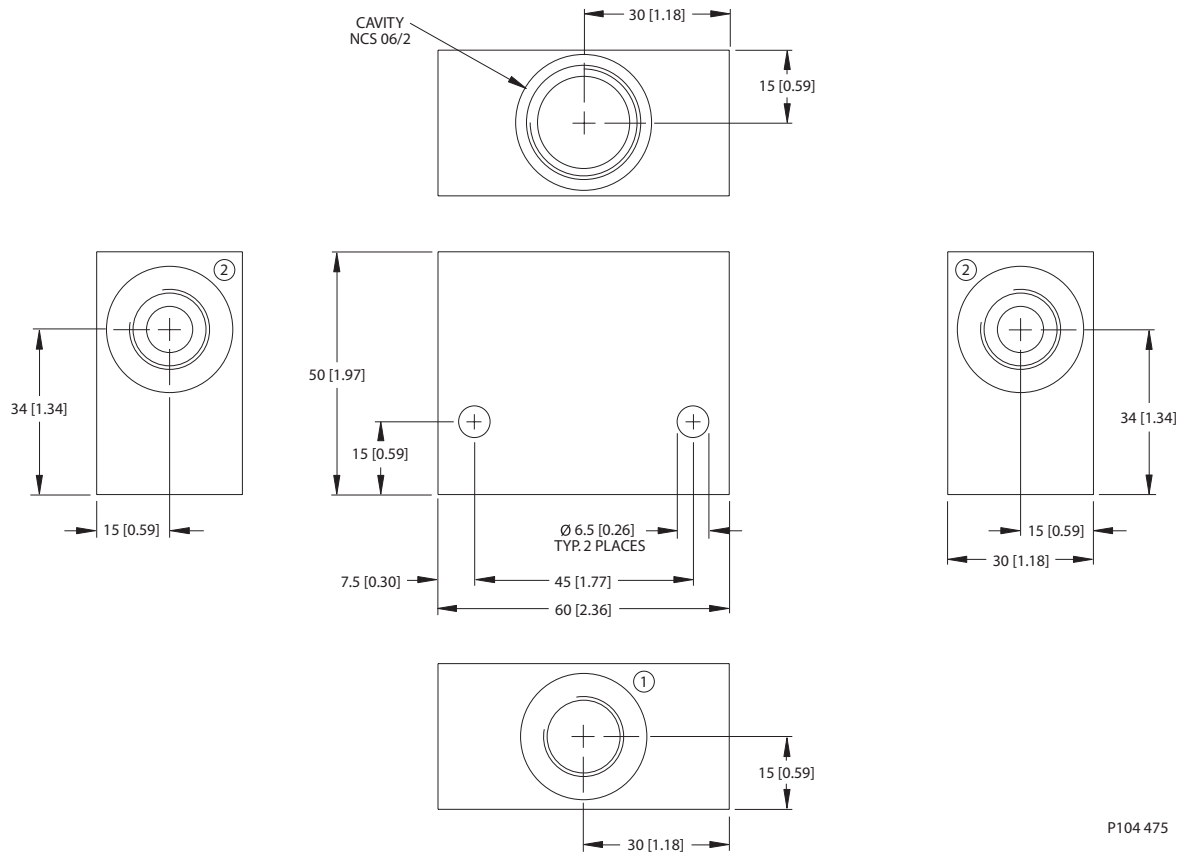

Housing drawing

P104 476

Options

Order Code	Description	Style	Ports
NCS06/2-LG1-1/2	Aluminum Housing, Two #2 Ports	LG1	1/2 BSP
NCS06/2-LG1-8S	Aluminum Housing, Two #2 Ports	LG1	SAE #8

Dimensions

Options

Order Code	Description	Style	Ports
NCS06/2-LG1-3/8	Aluminum Housing, Two #2 Ports	LG1	3/8 BSP