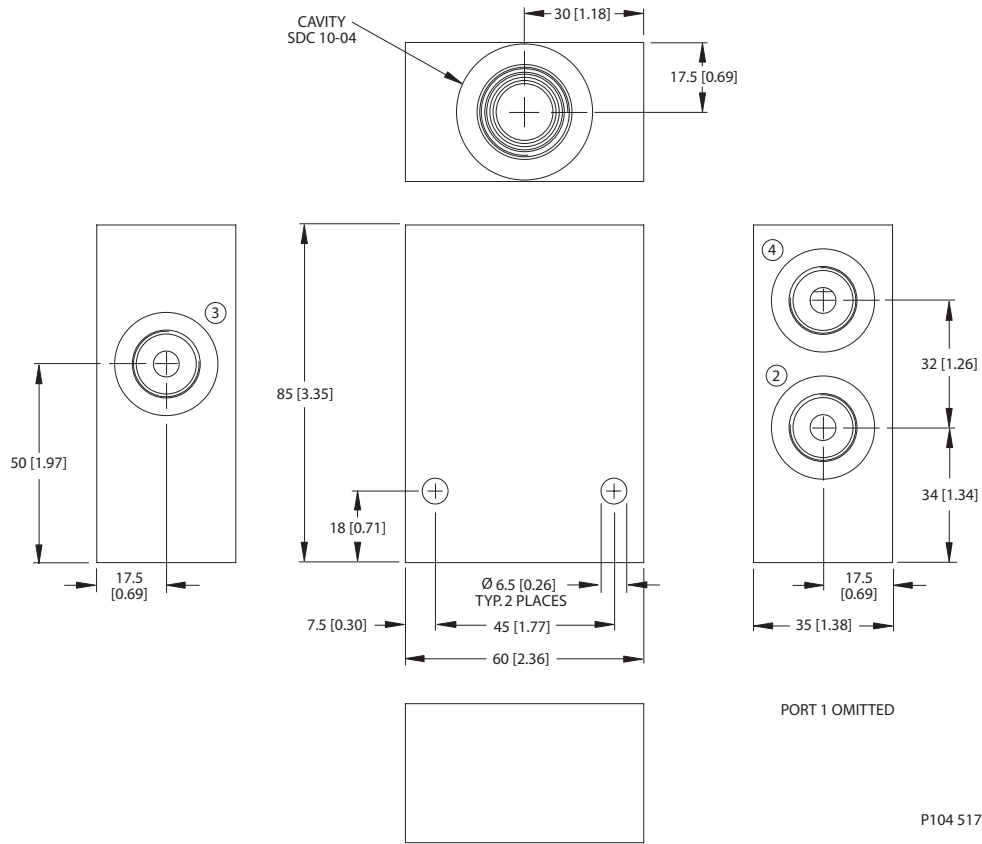

Dimensions

Options

Order Code	Description	Style	Ports
SDC10-4-HD-3B	Aluminum Housing, No Port #1	HD	3/8 BSP