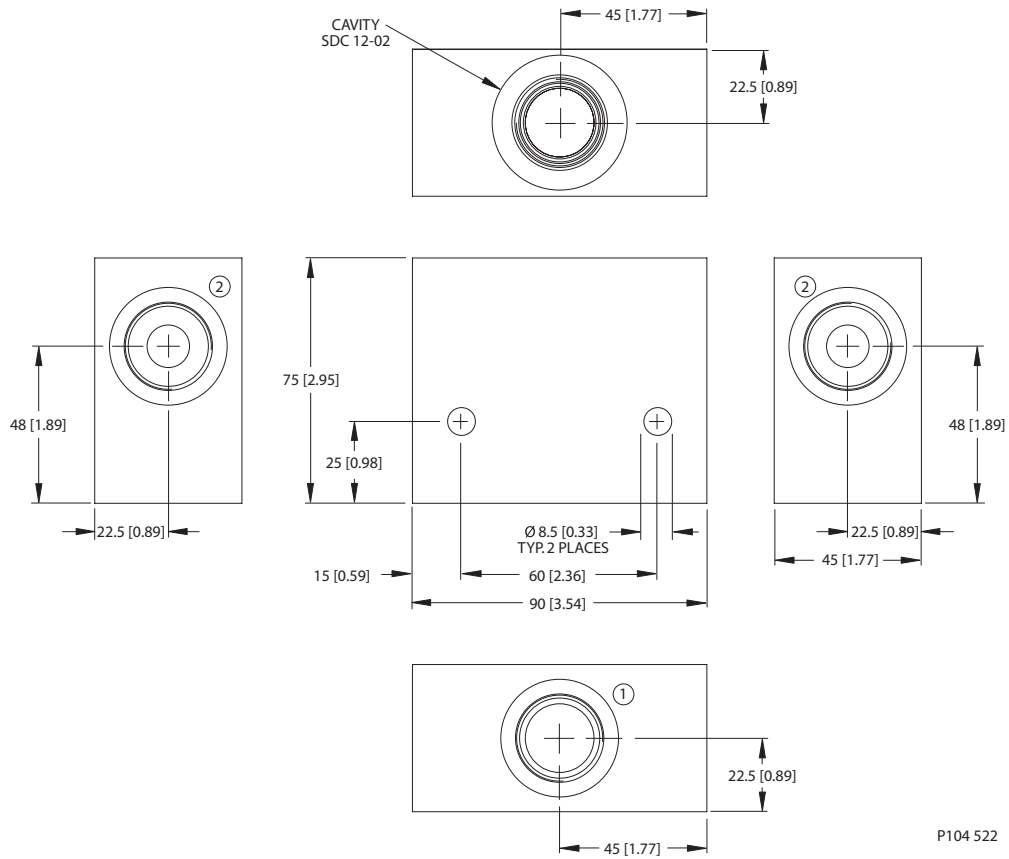

Dimensions

Options

Order Code	Description	Style	Ports
SDC12-2-LG1-6B	Aluminum Housing, Two #2 Ports	LG1	3/4 BSP