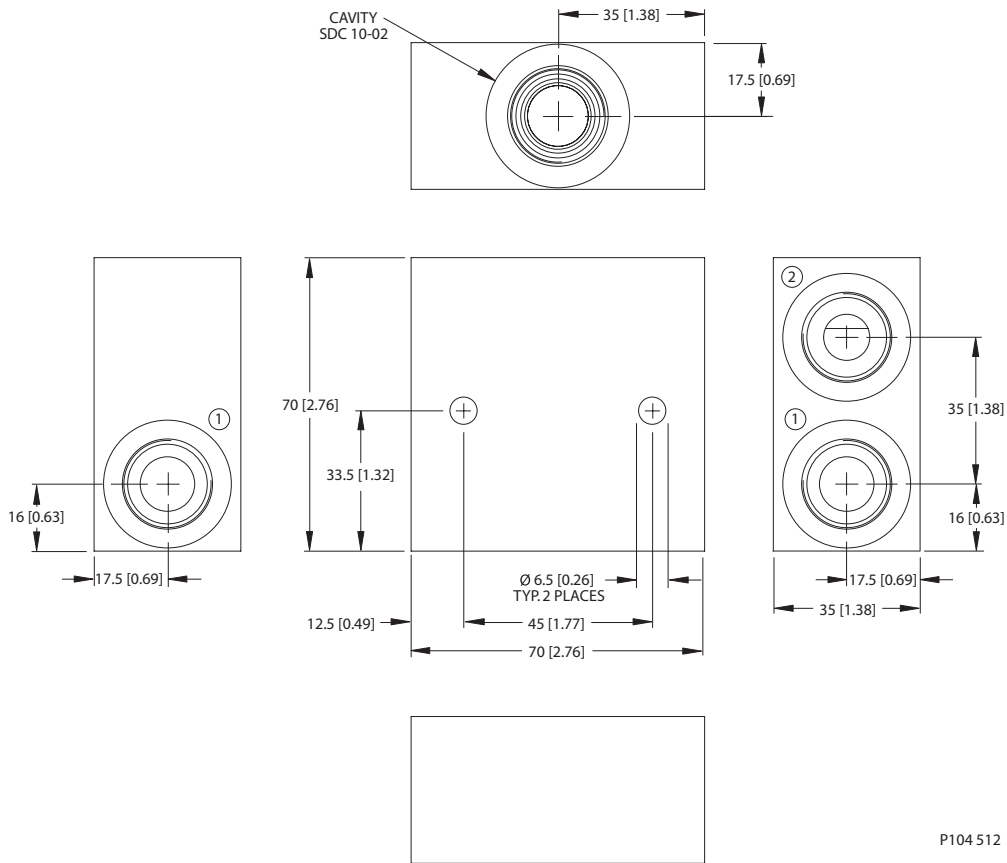

Housing drawing

Options

Order Code	Description	Style	Ports
SDC10-2-LG2-4B	Aluminum Housing, Two #1 Ports	LG2	1/2 BSP