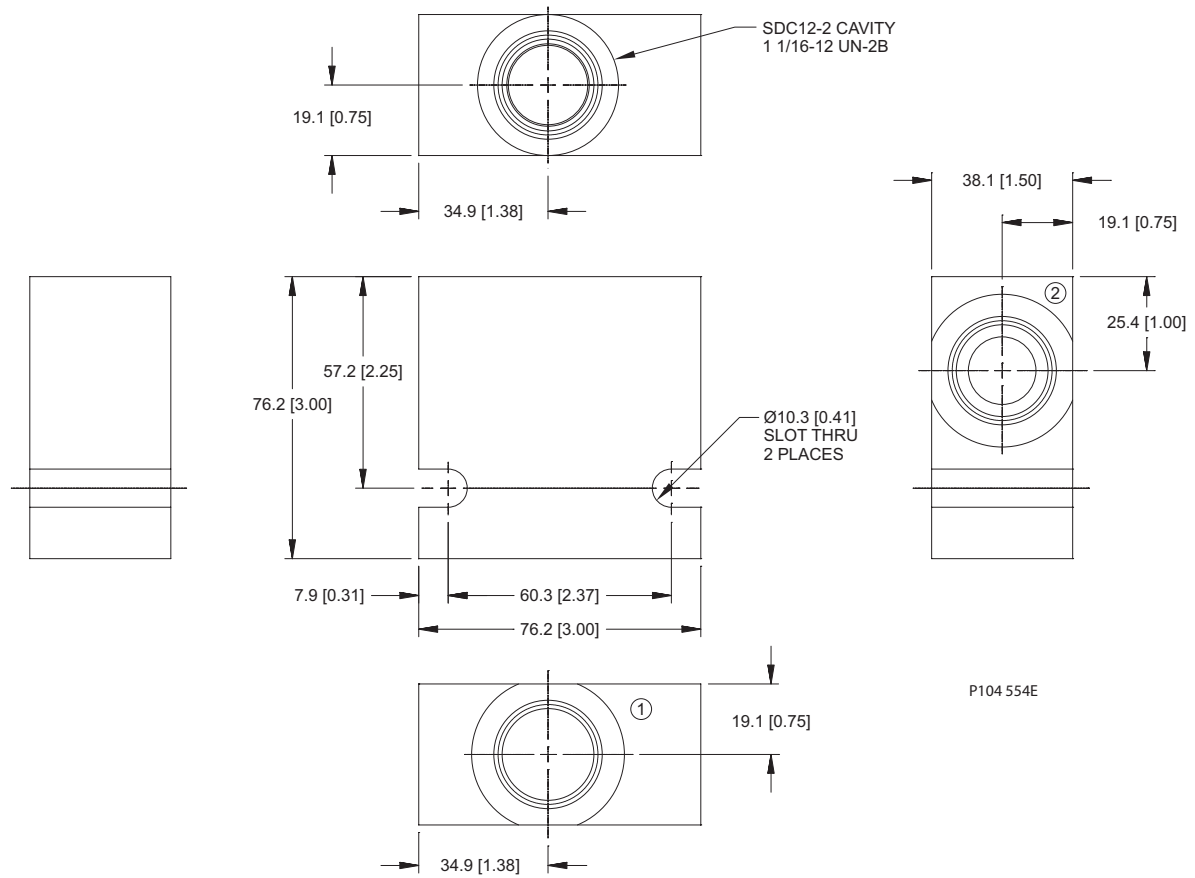

Dimensions

Options

Order Code	Description	Style	Ports
SDC10-4-L-4B	Aluminum Housing	L	1/2 BSP

Housing drawing

P104 521

Options

Order Code	Description	Style	Ports
SDC12-2-DG-6B	Aluminum Housing	DG	3/4 BSP

Dimensions