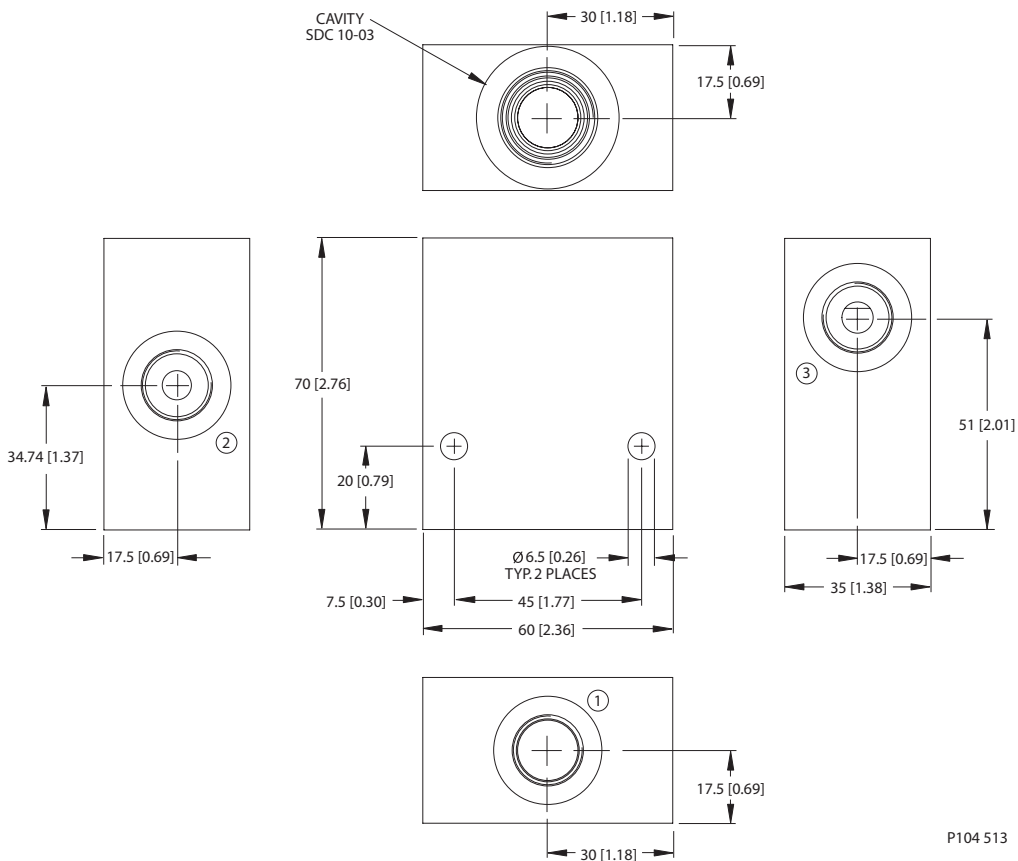

Housing drawing

P104 515

Options

Order Code	Description	Style	Ports
SDC10-3-SI-3B	Aluminum Housing, Two #1 Ports	SI	3/8 BSP

Dimensions

Options

Order Code	Description	Style	Ports
SDC10-3-SI-4B	Aluminum Housing, Two #1 Ports	SI	1/2 BSP

Housing drawing

Options

Order Code	Description	Style	Ports
SDC10-3-SE-4B	Aluminum Housing	SE	1/2 BSP

Dimensions

Options

Order Code	Description	Style	Ports
SDC10-3-SE-3B	Aluminum Housing	SE	3/8 BSP

Housing drawing