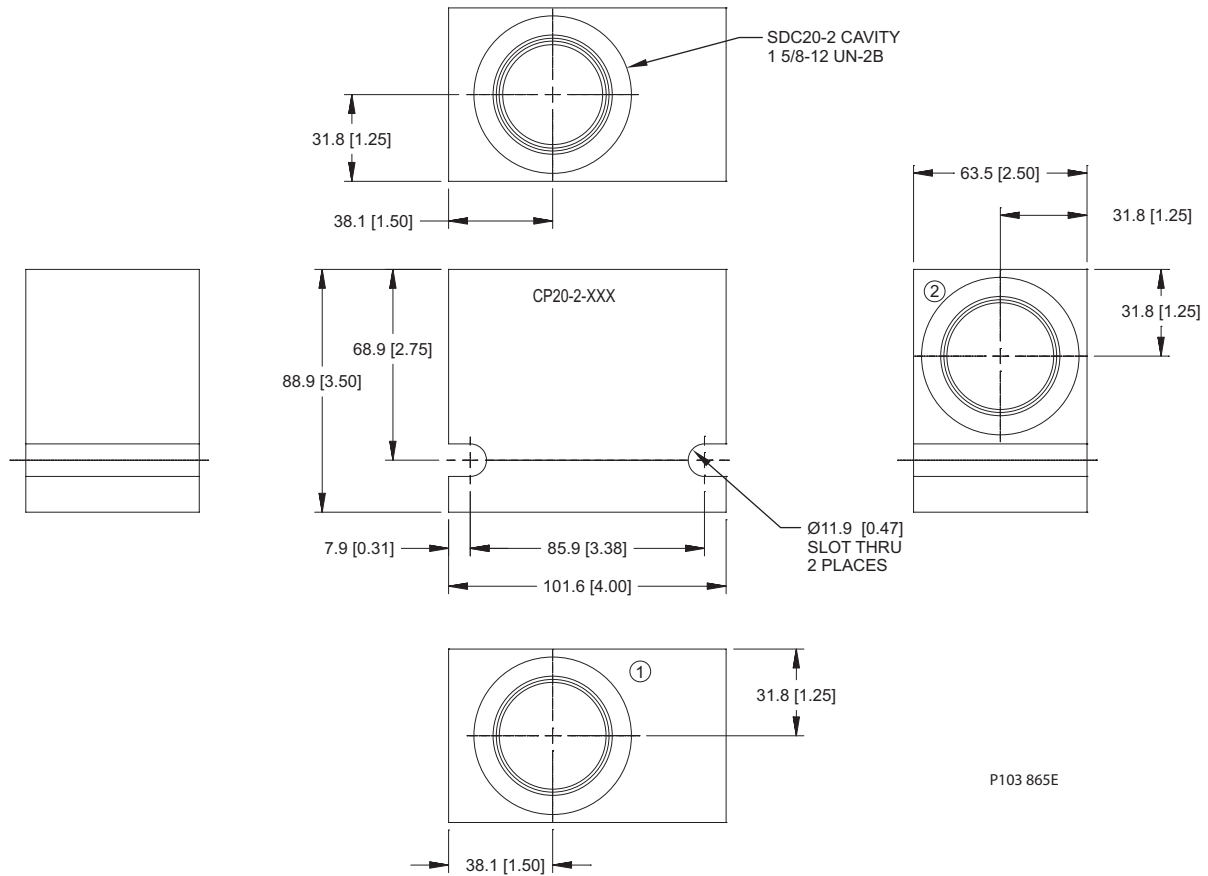

Dimensions

Options

Order Code	Description	Style	Ports
CP20-2-10B	Aluminum Housing	Standard	1 1/4 BSP
CP20-2-16S	Aluminum Housing	Standard	SAE #16
CP20-2-20S	Aluminum Housing	Standard	SAE #20
CP20-2-8B	Aluminum Housing	Standard	1 BSP