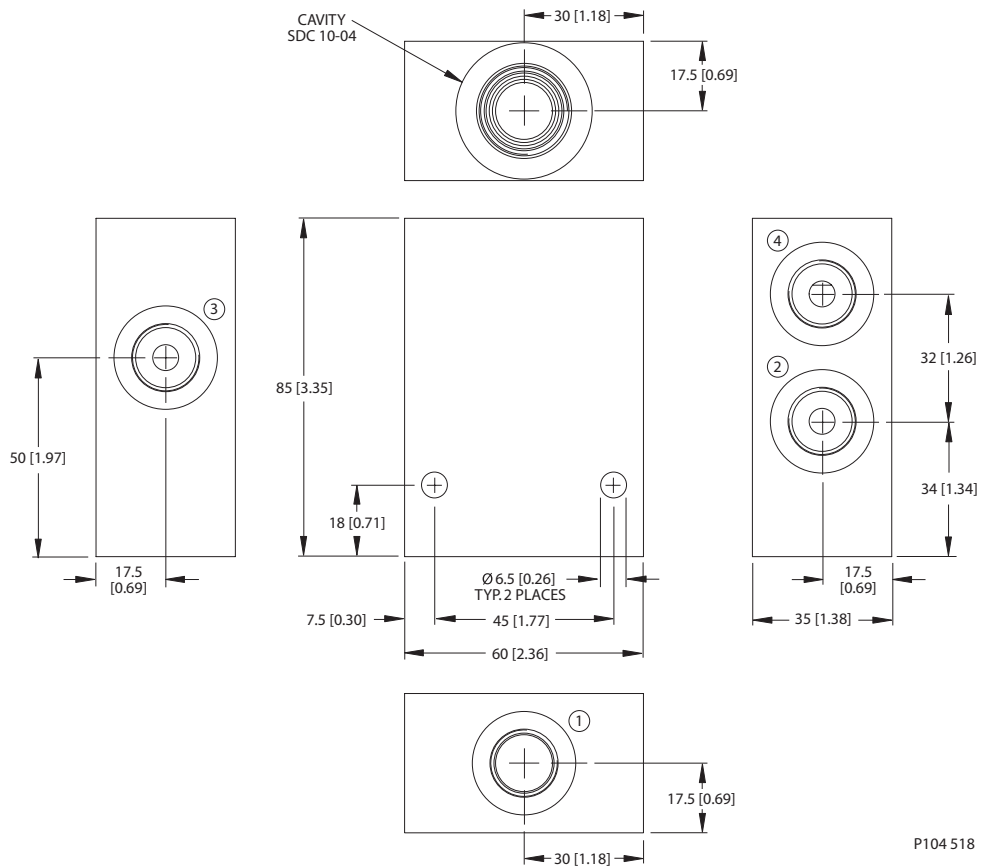

Housing drawing

Options

Order Code	Description	Style	Ports
CP10-4-6S	Aluminum Housing	Standard	SAE #6
CP10-4-6S-X1	Aluminum Housing, No Port #1	Omit port 1	SAE #6
CP10-4-8S	Aluminum Housing	Standard	SAE #8
CP10-4-8S-X1	Aluminum Housing, No Port #1	Omit port 1	SAE #8
CP10-4-S6S	Steel Housing	Standard	SAE #6
CP10-4-S8S	Steel Housing	Standard	SAE #8

Dimensions

Options

Order Code	Description	Style	Ports
SDC10-4-HD-3B	Aluminum Housing, No Port #1	HD	3/8 BSP

Housing drawing

P104518

Options

Order Code	Description	Style	Ports
SDC10-4-L-3B	Aluminum Housing	L	3/8 BSP