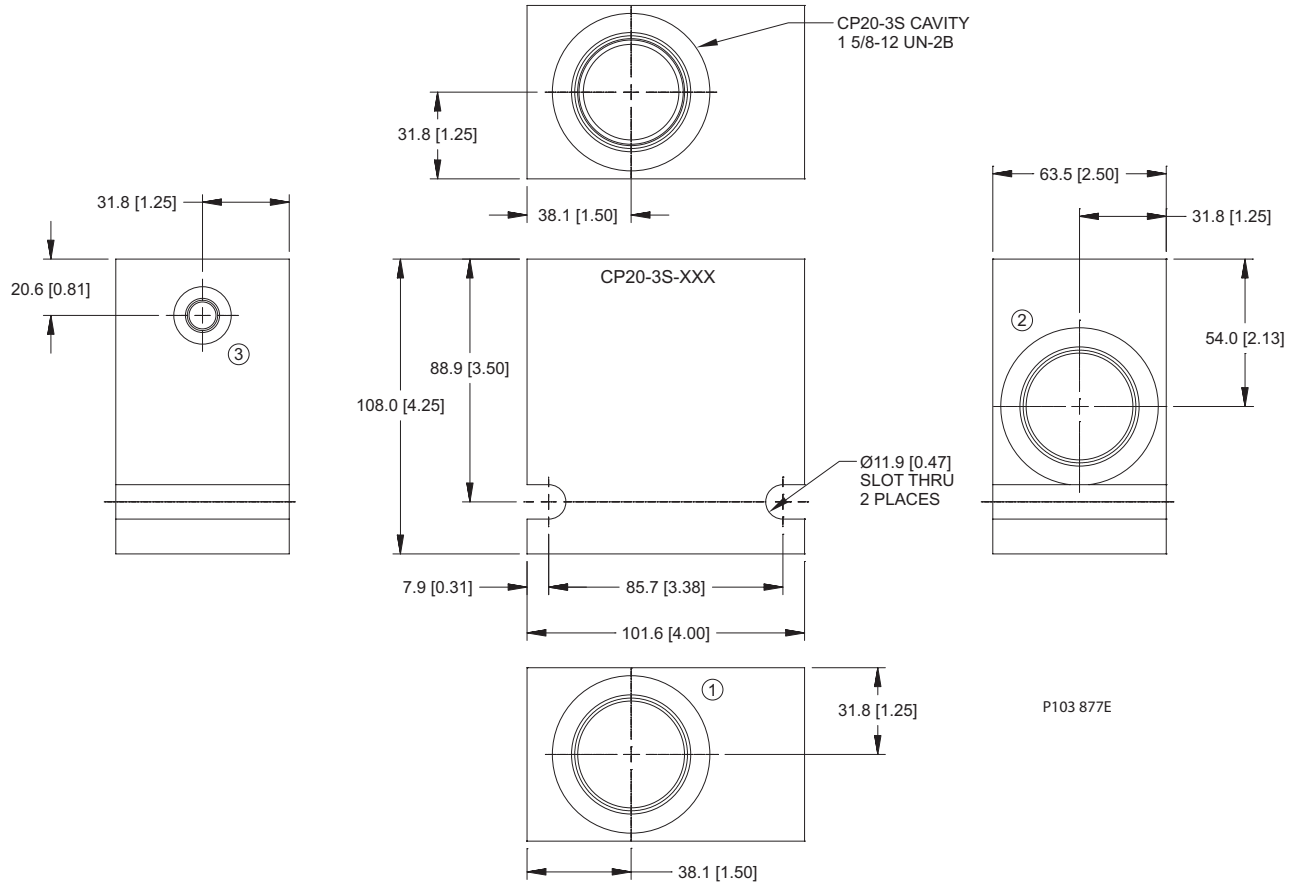

Dimensions

Options

Order Code	Description	Style	Ports
CP20-3S-10B/2B	Aluminum Housing, Pilot at Port #3	Standard	1 1/4 BSP, 1/4 BSP
CP20-3S-16S/4S	Aluminum Housing, Pilot at Port #3	Standard	SAE #16, #4
CP20-3S-20S/4S	Aluminum Housing, Pilot at Port #3	Standard	SAE #20, #4
CP20-3S-8B/2B	Aluminum Housing, Pilot at Port #3	Standard	1 BSP, 1/4 BSP