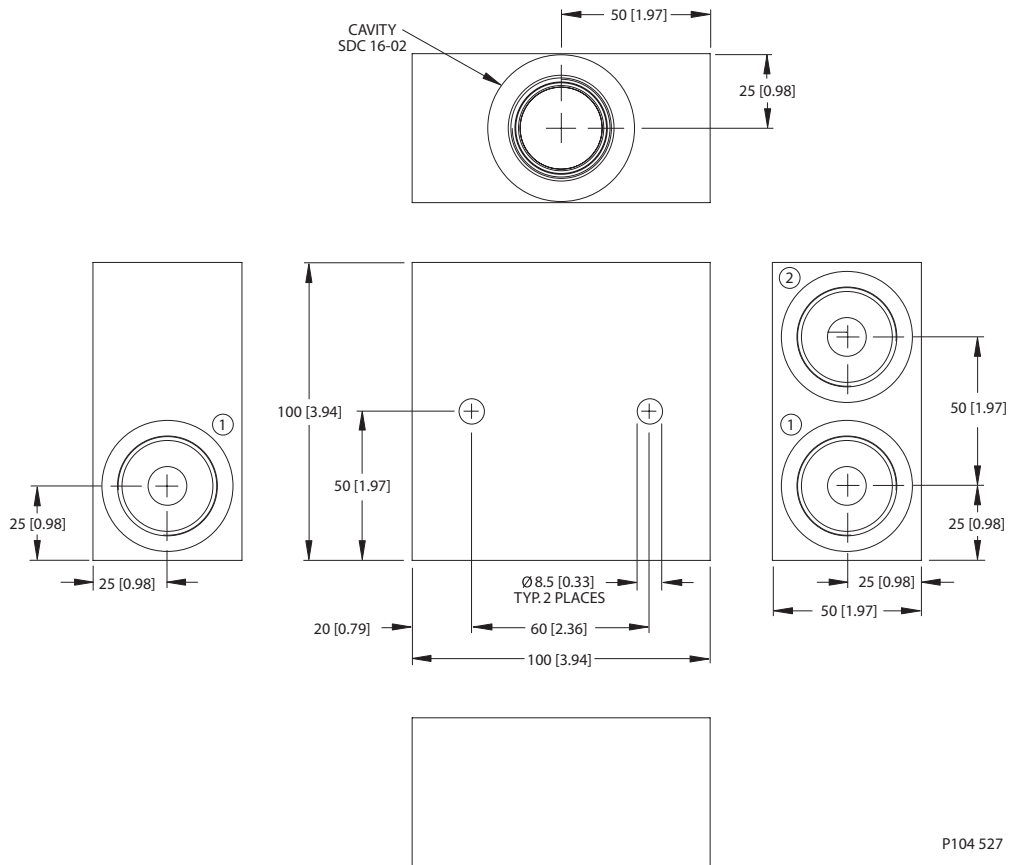

Dimensions

P104 529

Options

Order Code	Description	Style	Ports
SDC16-2-HG-8B	Aluminum Housing	HG	1 BSP

Housing drawing

Options

Order Code	Description	Style	Ports
SDC16-2-HG-6B	Aluminum Housing	HG	3/4 BSP

Dimensions