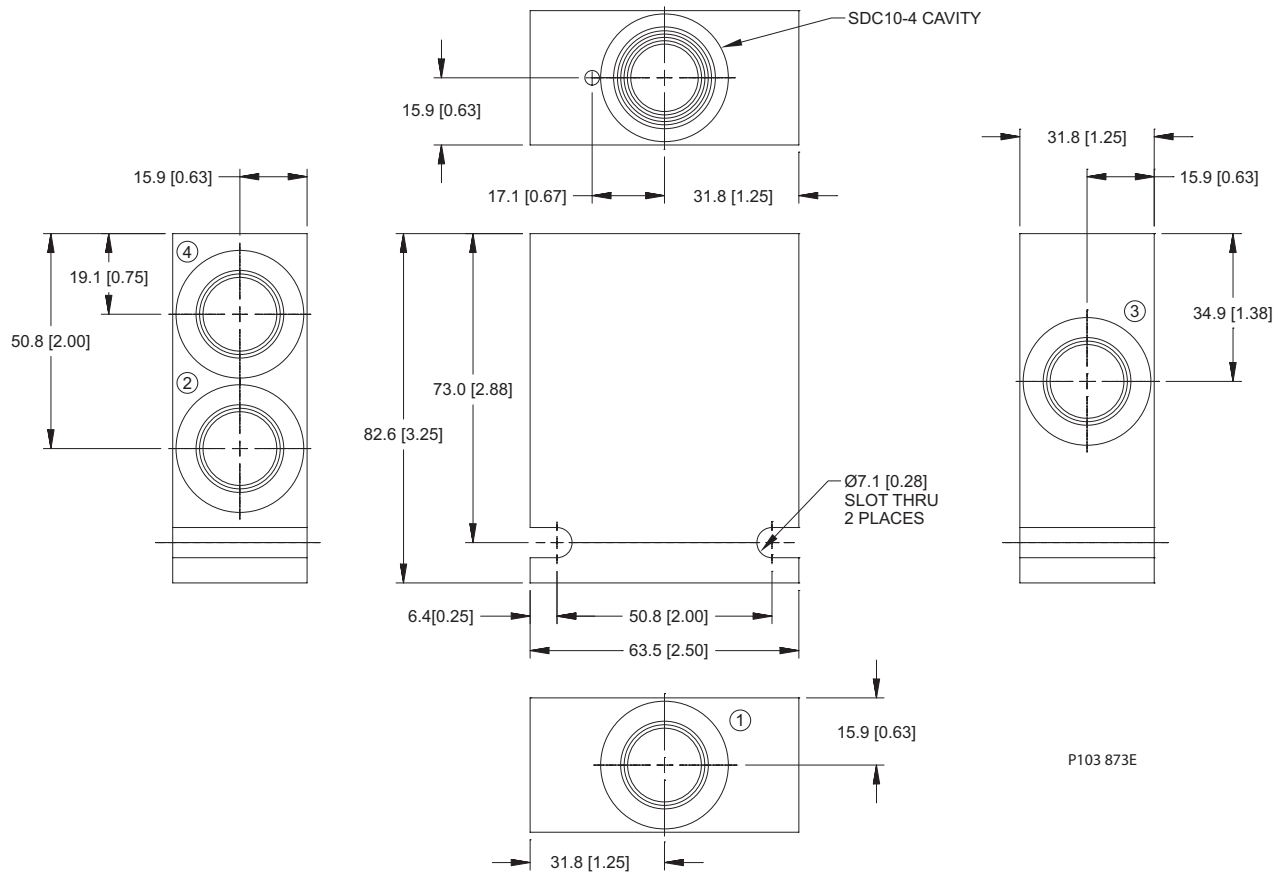

Housing drawing

Options

Order Code	Description	Style	Ports
CP10-4-6S	Aluminum Housing	Standard	SAE #6
CP10-4-6S-X1	Aluminum Housing, No Port #1	Omit port 1	SAE #6
CP10-4-8S	Aluminum Housing	Standard	SAE #8
CP10-4-8S-X1	Aluminum Housing, No Port #1	Omit port 1	SAE #8
CP10-4-S6S	Steel Housing	Standard	SAE #6
CP10-4-S8S	Steel Housing	Standard	SAE #8