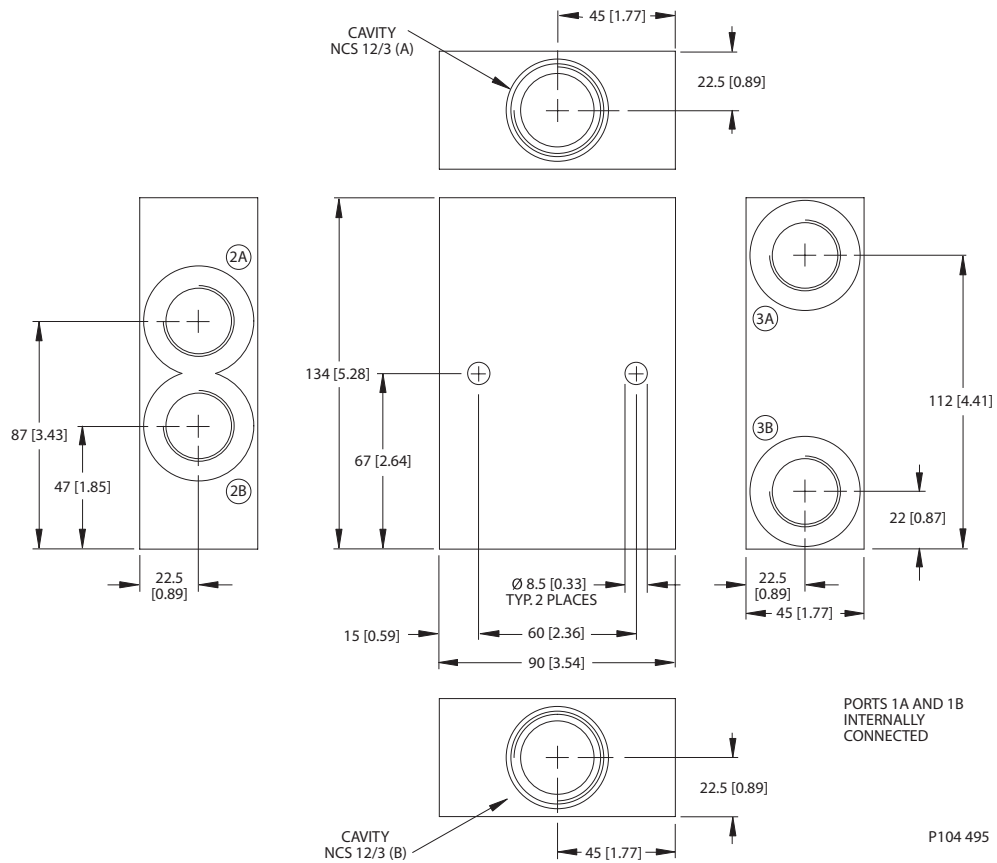

Dimensions

Options

Order Code	Description	Style	Ports
NCS12/3-DL-12S	Alum. Hsg., 2 Cavities w/#1 Ports Conn.	DL	SAE #12
NCS12/3-DL-8S	Alum. Hsg., 2 Cavities w/#1 Ports Conn.	DL	SAE #8