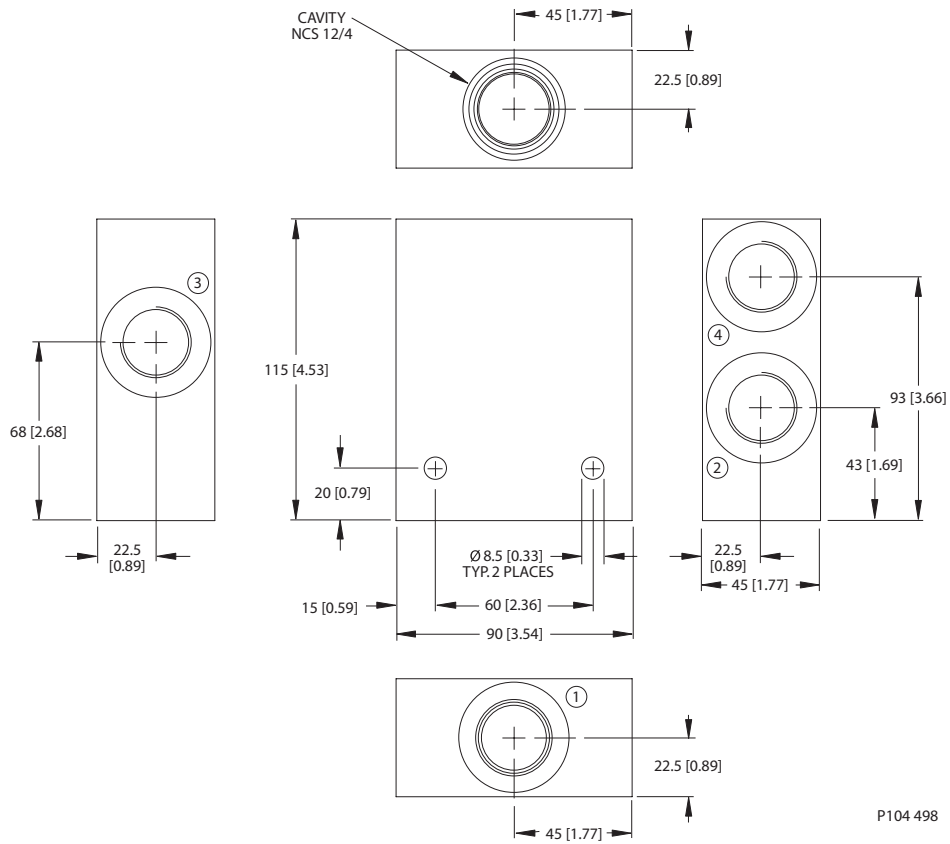

Housing drawing

Options

Order Code	Description	Style	Ports
NCS12/4-L-12S	Aluminum Housing	L	SAE #12