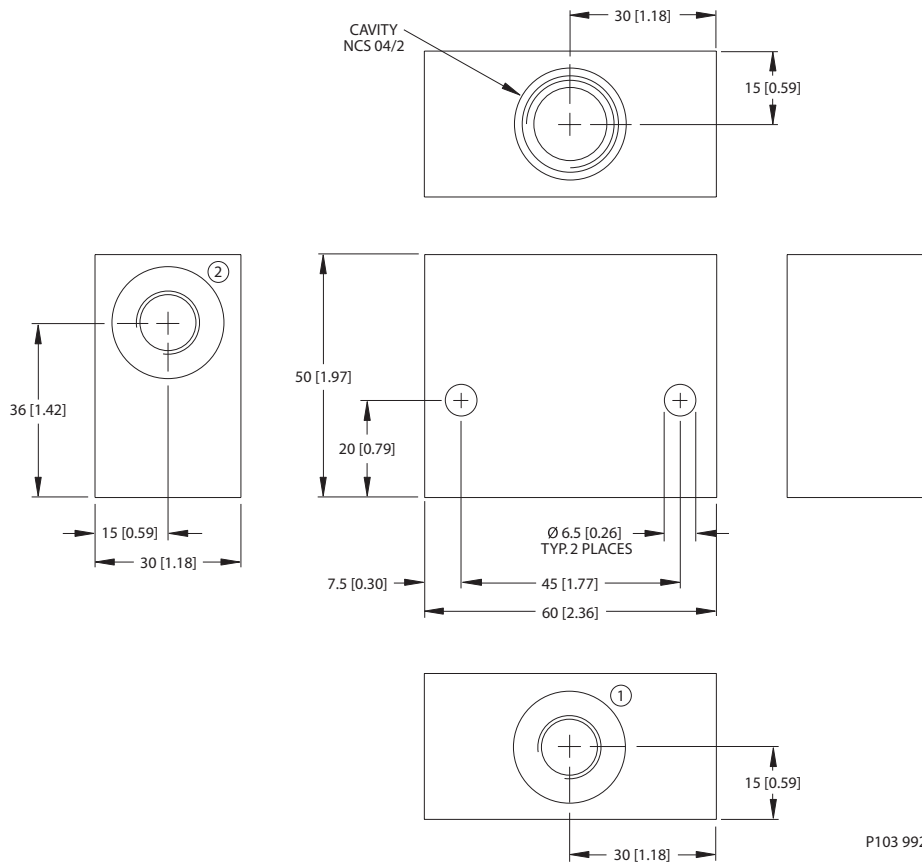

Housing drawing

P103 992

Options

Order Code	Description	Style	Ports
NCS04/2-DG-1/4	Aluminum Housing	DG	1/4 BSP
NCS04/2-DG-4S	Aluminum Housing	DG	SAE #4
NCS04/2-DG-6S	Aluminum Housing	DG	SAE #6