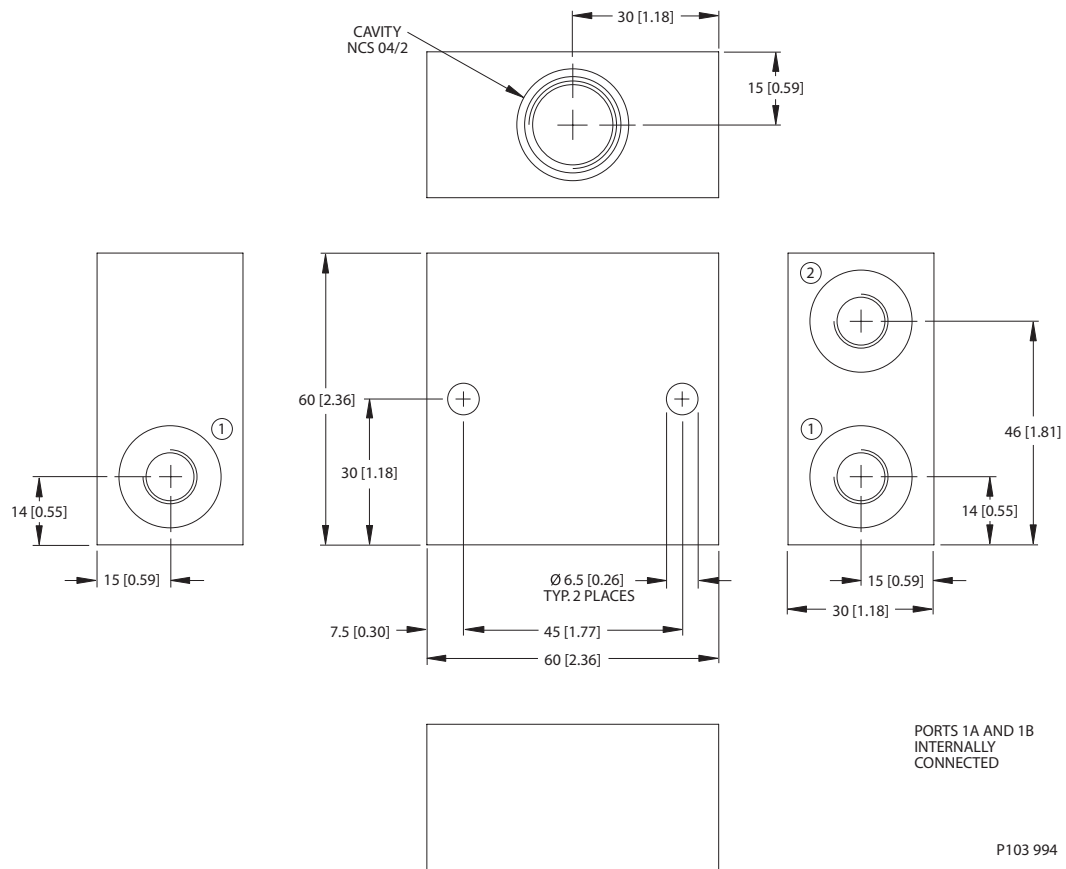

Dimensions

Options

Order Code	Description	Style	Ports
NCS04/2-LG2-1/4	Aluminum Housing, Two #1 Ports	LG2	1/4 BSP
NCS04/2-LG2-4S	Aluminum Housing, Two #1 Ports	LG2	SAE #4
NCS04/2-LG2-6S	Aluminum Housing, Two #1 Ports	LG2	SAE #6