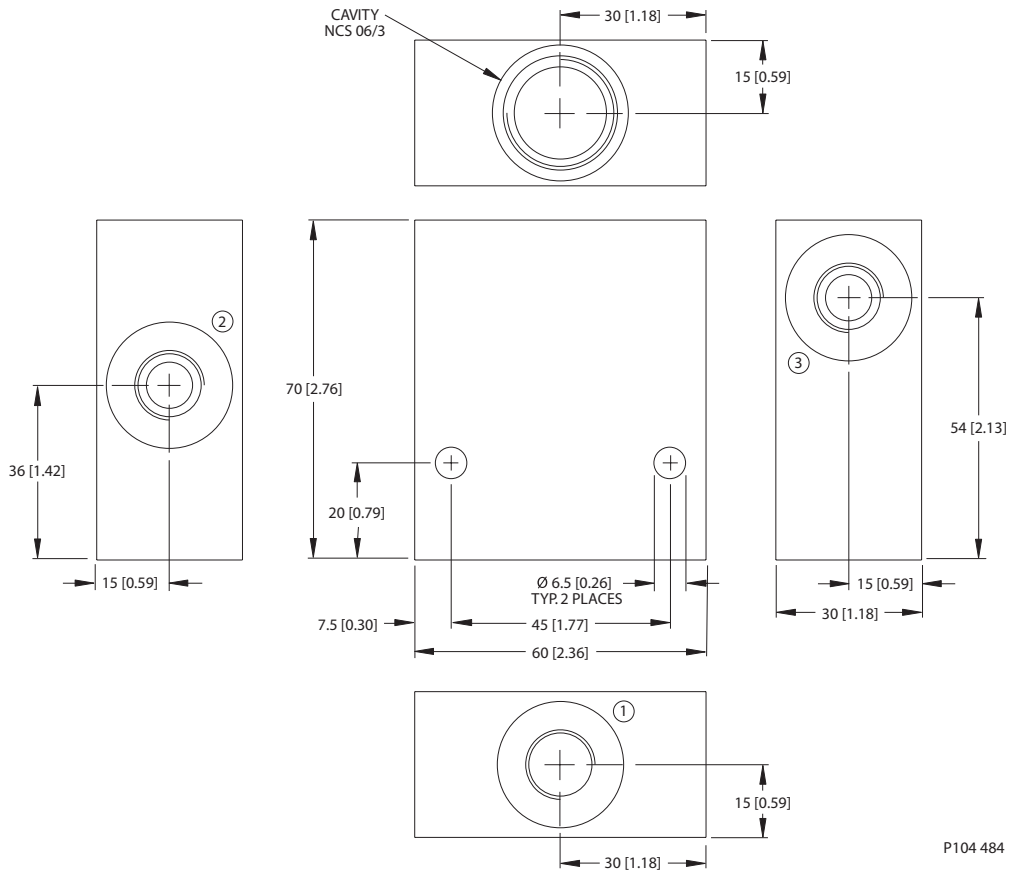

Housing drawing

Options

Order Code	Description	Style	Ports
NCS06/3-SE-3/8	Aluminum Housing	SE	3/8 BSP
NCS06/3-SE-6S	Aluminum Housing	SE	SAE #6