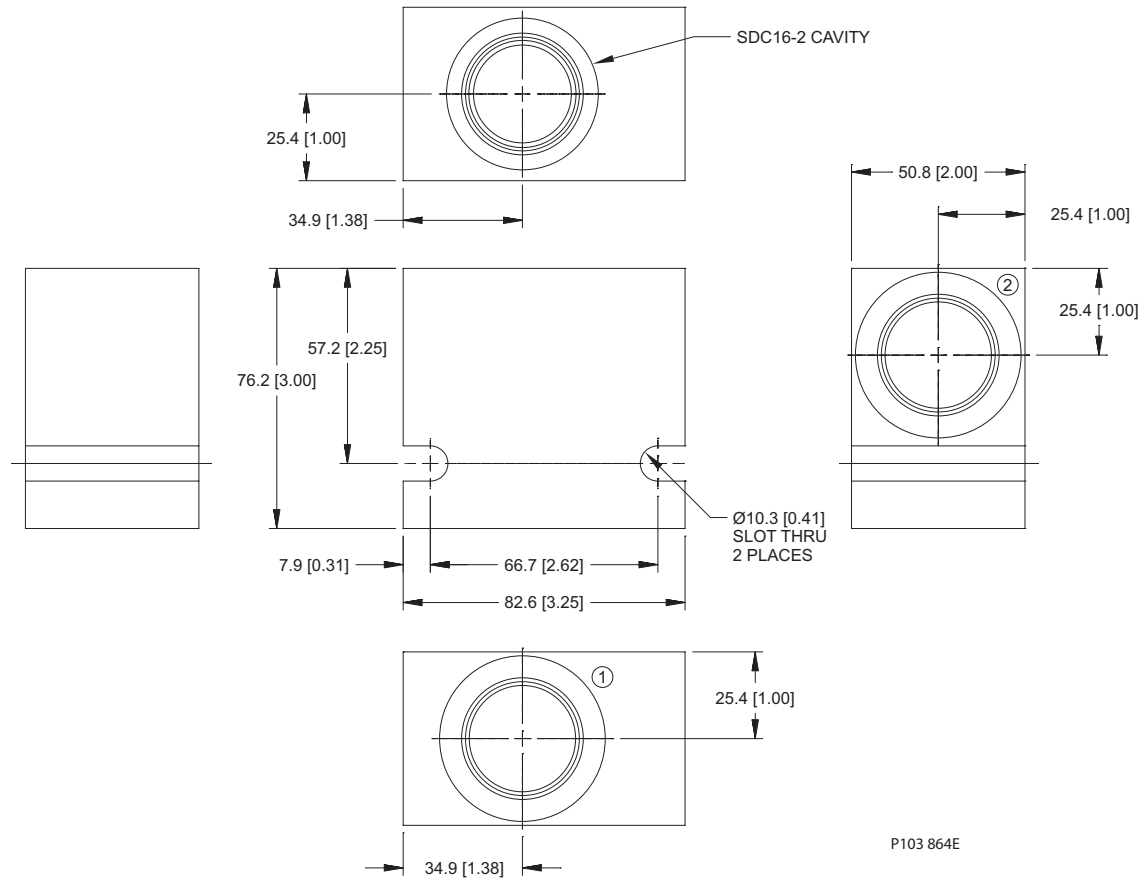

Housing drawing

Options

Order Code	Description	Style	Ports
CP16-2-12S	Aluminum Housing	Standard	SAE #12
CP16-2-16S	Aluminum Housing	Standard	SAE #16
CP16-2-S16S	Steel Housing	Standard	SAE #16