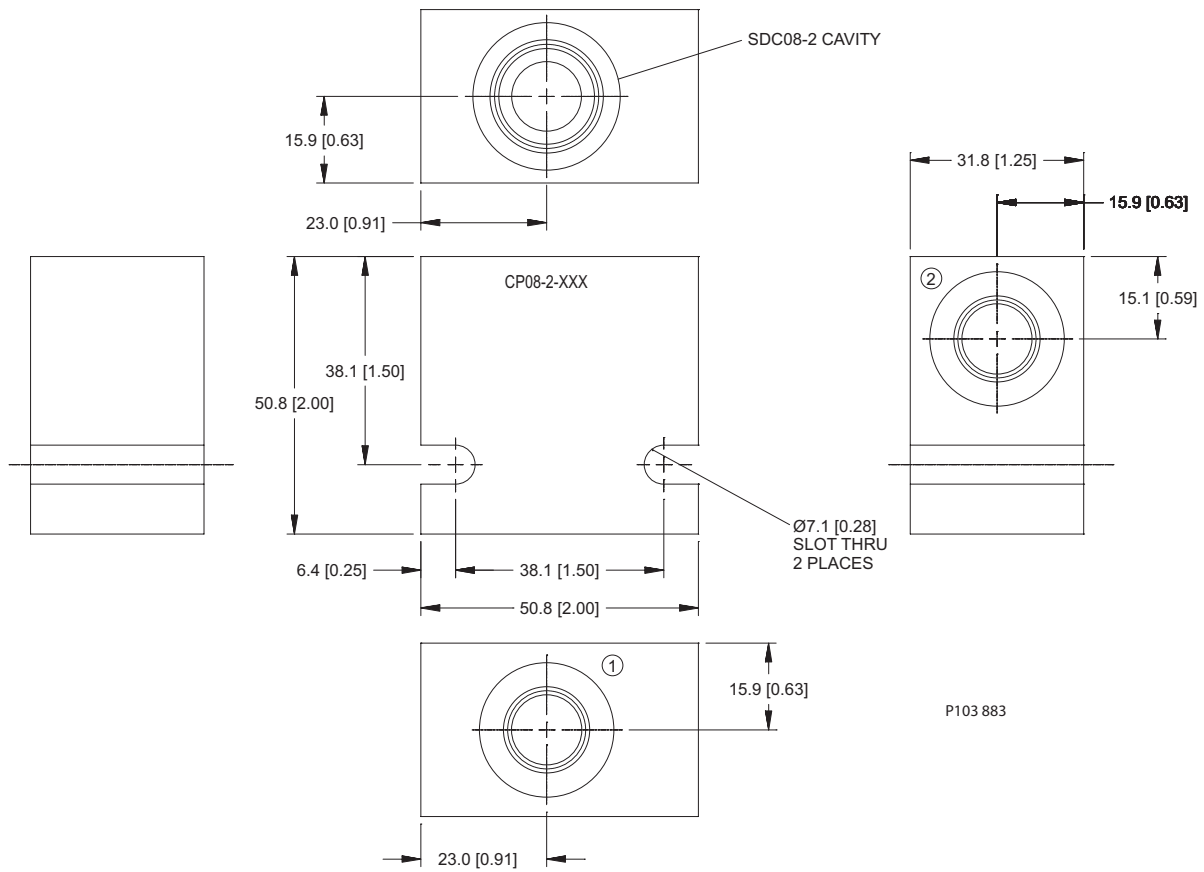

Housing drawing

Options

Order Code	Description	Style	Ports
CP08-2-4S	Aluminum Housing	Standard	SAE #4
CP08-2-6S	Aluminum Housing	Standard	SAE #6
CP08-2-S4S	Steel Housing	Standard	SAE #4