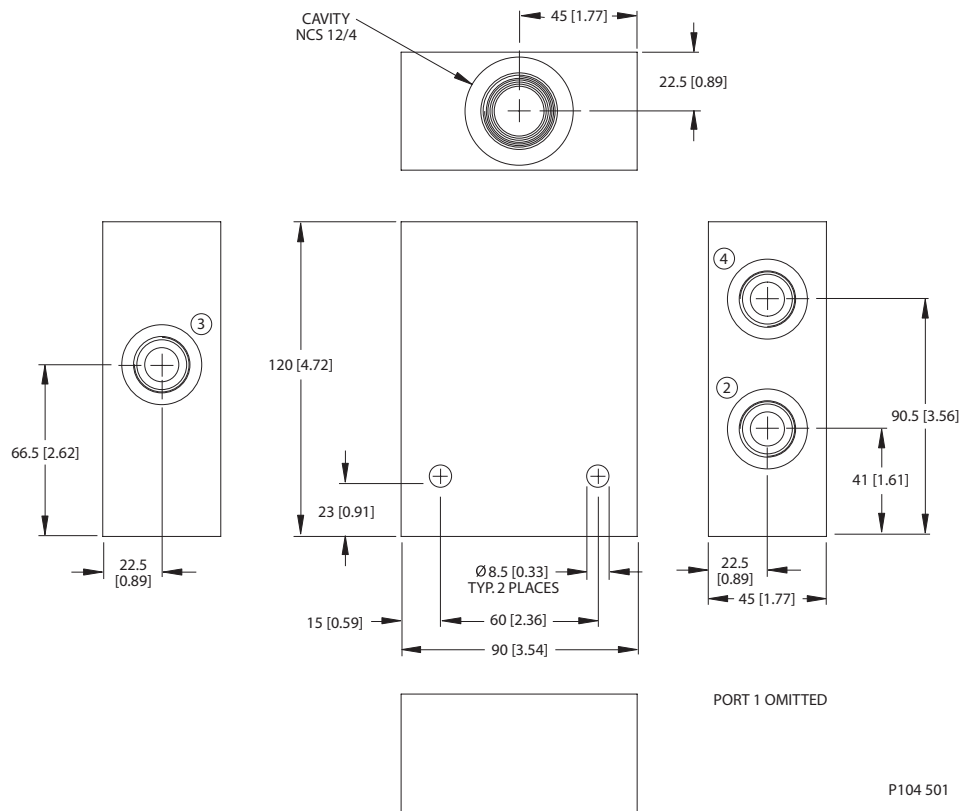

Dimensions

Options

Order Code	Description	Style	Ports
NCS12/3-SI-1	Aluminum Housing, Two #1 Ports	SI	1/2 BSP
NCS12/3-SI-12S	Aluminum Housing, Two #1 Ports	SI	SAE #12
NCS12/3-SI-3/4	Aluminum Housing, Two #1 Ports	SI	3/4 BSP
NCS12/3-SI-8S	Aluminum Housing, Two #1 Ports	SI	SAE #8

Housing drawing

Options

Order Code	Description	Style	Ports
NCS12/4-L-1	Aluminum Housing	L	1/2 BSP
NCS12/4-L-3/4	Aluminum Housing	L	3/4 BSP

Dimensions

Options

Order Code	Description	Style	Ports
NCS12/4-HD-1	Aluminum Housing, No Port #1	HD	1/2 BSP