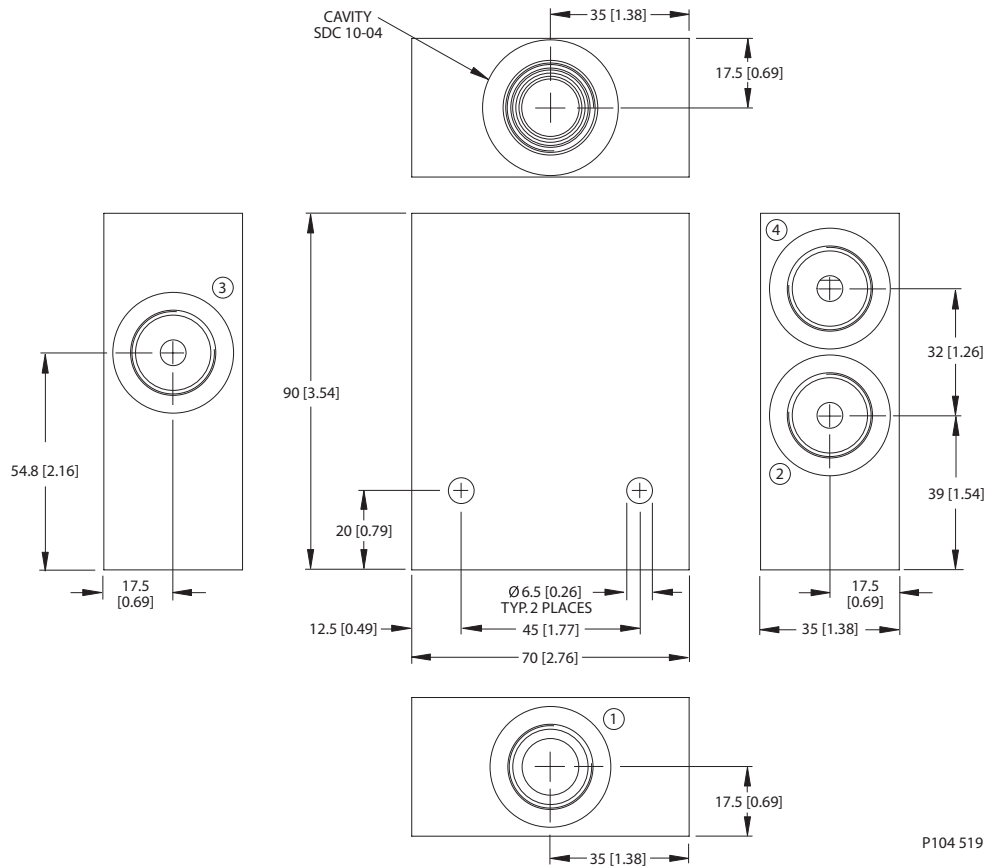

Dimensions

Options

Order Code	Description	Style	Ports
SDC10-4-HD-3B	Aluminum Housing, No Port #1	HD	3/8 BSP

Housing drawing

P104518

Options

Order Code	Description	Style	Ports
SDC10-4-L-3B	Aluminum Housing	L	3/8 BSP

Dimensions

Options

Order Code	Description	Style	Ports
SDC10-4-L-4B	Aluminum Housing	L	1/2 BSP

Housing drawing

P104 521

Options

Order Code	Description	Style	Ports
SDC12-2-DG-6B	Aluminum Housing	DG	3/4 BSP

Dimensions