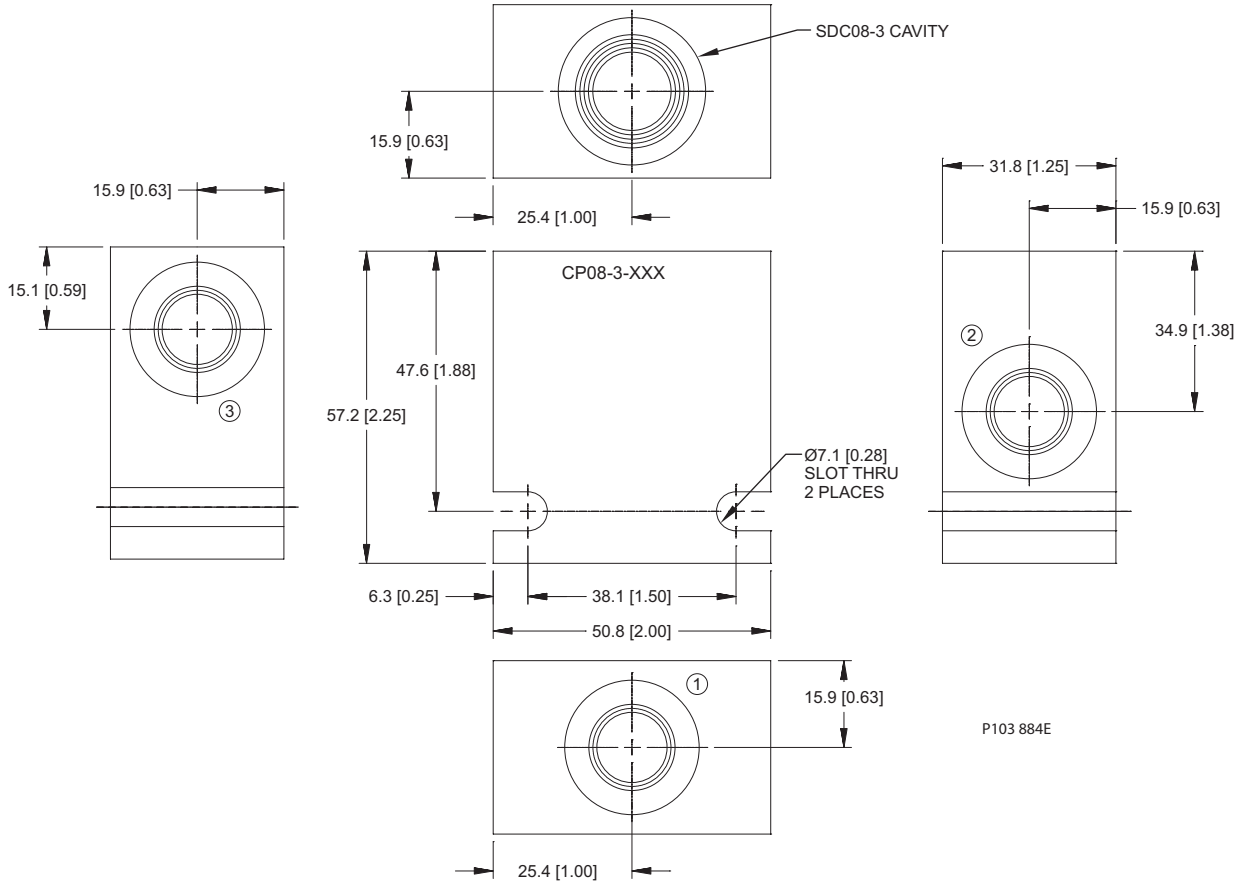

Dimensions

Options

Order Code	Description	Style	Ports
CP08-3-4S	Aluminum Housing	Standard	SAE #4
CP08-3-6S	Aluminum Housing	Standard	SAE #6
CP08-3-S4S	Steel Housing	Standard	SAE #4
CP08-3-S6S	Steel Housing	Standard	SAE #6