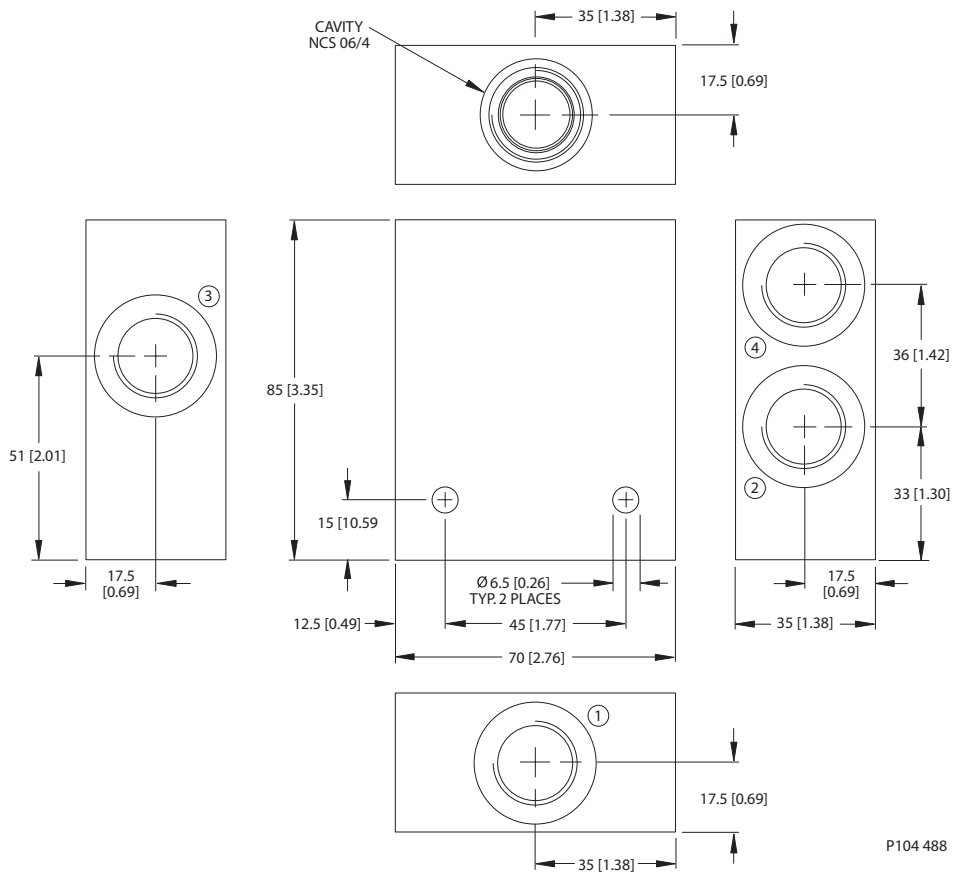

Dimensions

Options

Order Code	Description	Style	Ports
NCS06/4-L-1/2	Aluminum Housing	L	1/2 BSP
NCS06/4-L-8S	Aluminum Housing	L	SAE #8