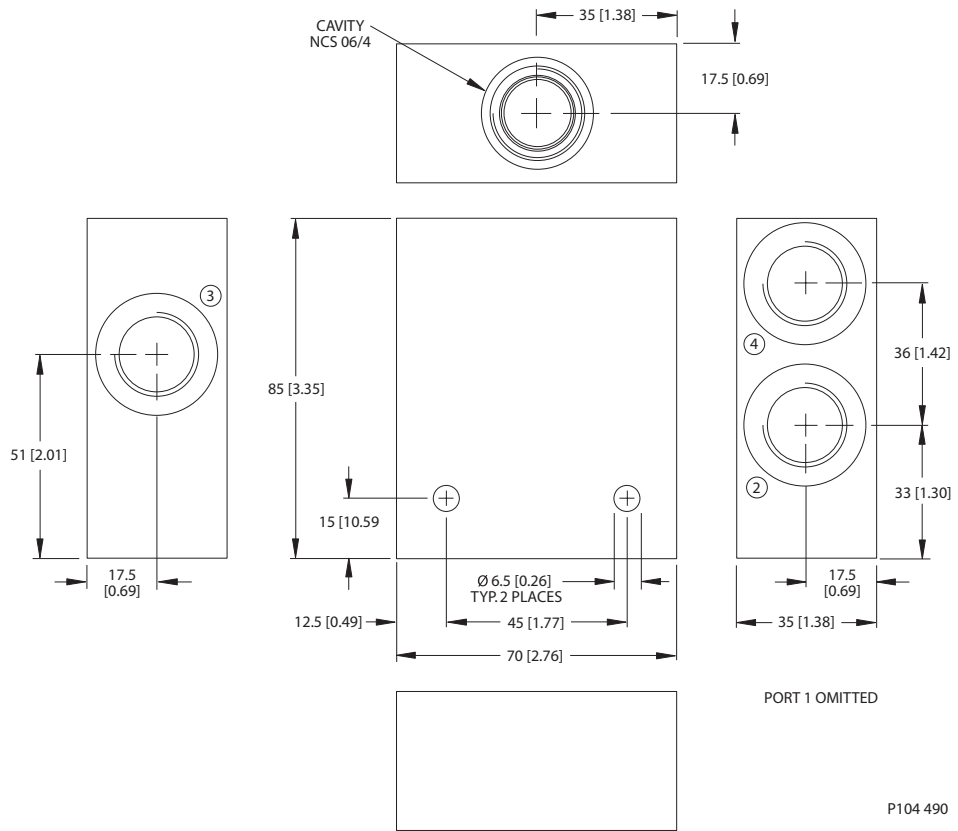

Housing drawing

Options

Order Code	Description	Style	Ports
NCS06/4-LD-1/2	Aluminum Housing, No Port #1	LD	1/2 BSP