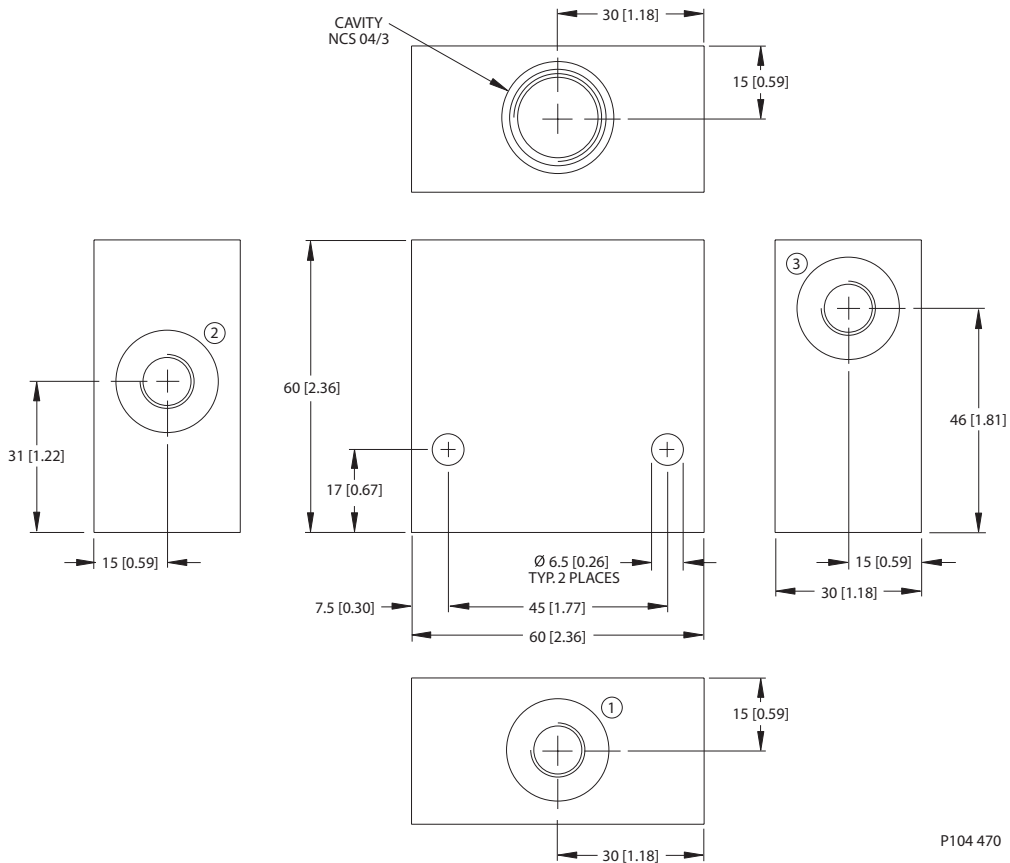

Housing drawing

P104 470

Options

Order Code	Description	Style	Ports
NCS04/3-SE-4S	Aluminum Housing	SE	SAE #4
NCS04/3-SE-6S	Aluminum Housing	SE	SAE #6