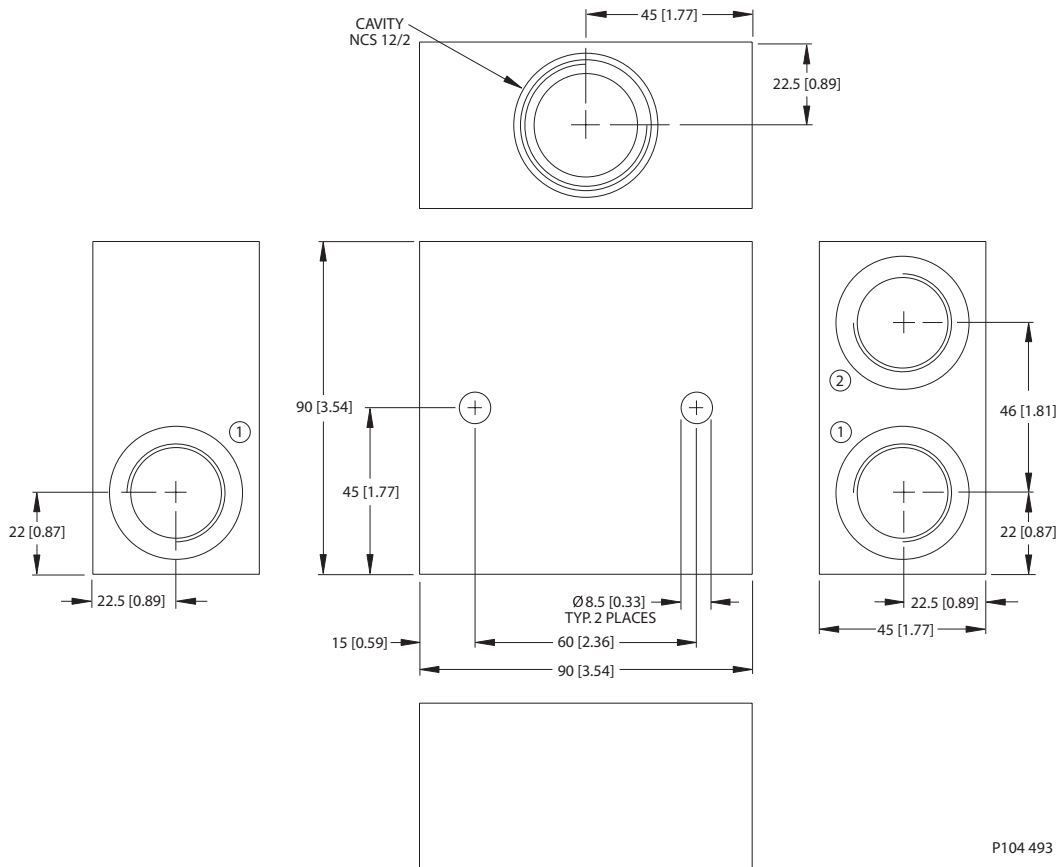

Housing drawing

P104 493

Options

Order Code	Description	Style	Ports
NCS12/2-LG2-1/2	Aluminum Housing, Two #1 Ports	LG2	1/2 BSP
NCS12/2-LG2-12S	Aluminum Housing, Two #1 Ports	LG2	SAE #12
NCS12/2-LG2-3/4	Aluminum Housing, Two #1 Ports	LG2	3/4 BSP
NCS12/2-LG2-8S	Aluminum Housing, Two #1 Ports	LG2	SAE #8