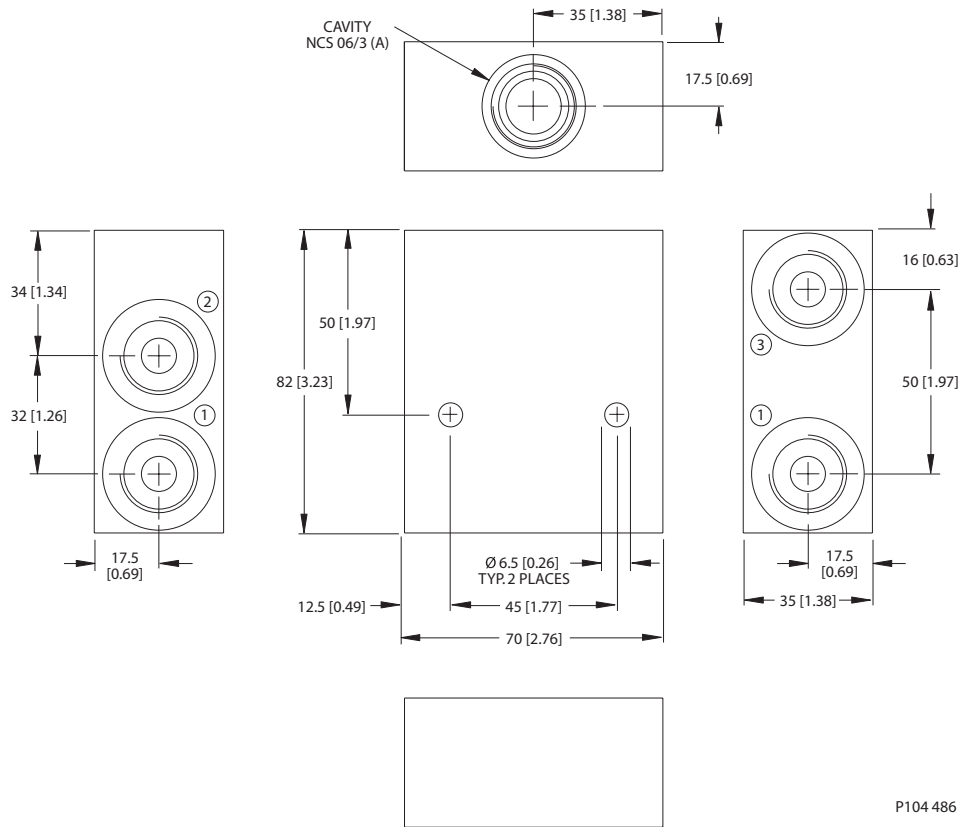

Housing drawing

P104 486

Options

Order Code	Description	Style	Ports
NCS06/3-SI-1/2	Aluminum Housing, Two #1 Ports	SI	1/2 BSP
NCS06/3-SI-8S	Aluminum Housing, Two #1 Ports	SI	SAE #8