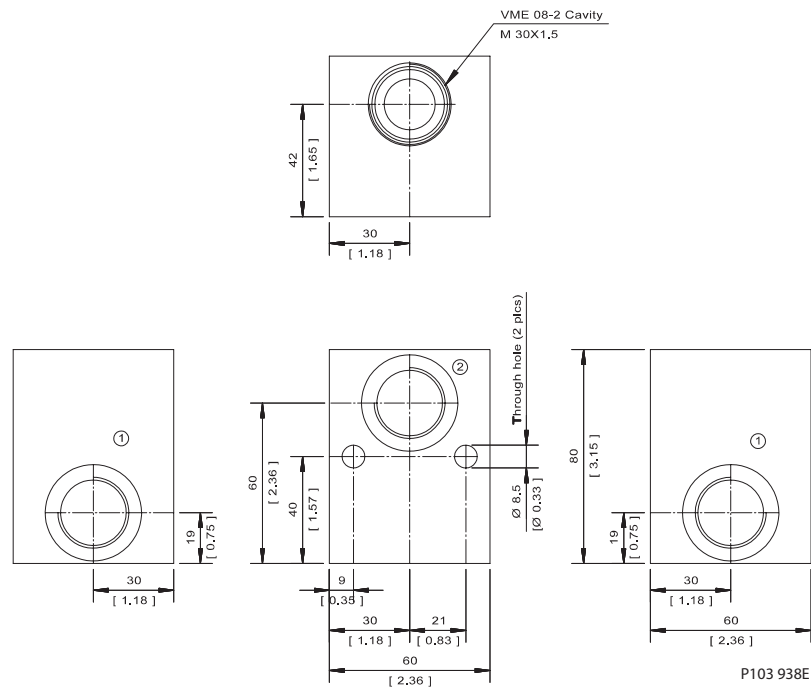

Housing drawing

Options

Order Code	Description	Style	Ports
VME 08-LG-12S	Aluminum Housing	LG	SAE #12
VME 08-LG-6B	Aluminum Housing	LG	3/4 BSP