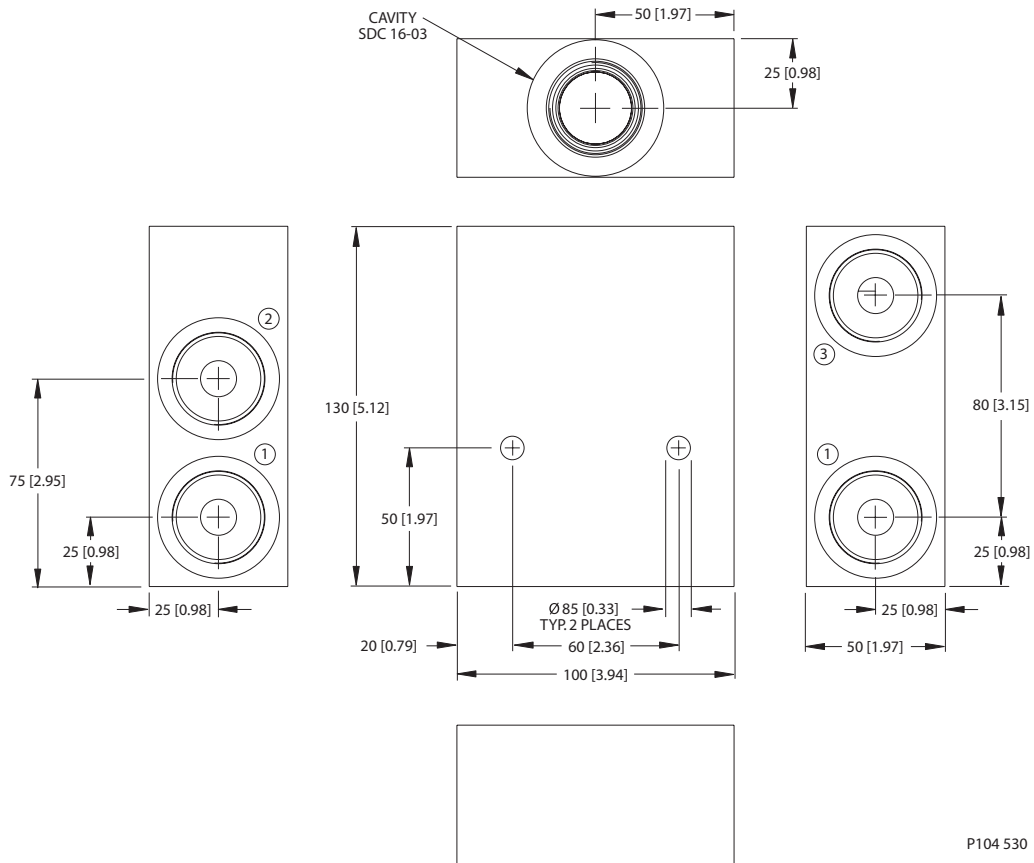

Housing drawing

P104 530

Options

Order Code	Description	Style	Ports
SDC16-3-HI-8B	Aluminum Housing, Two #1 Ports	HI	1 BSP