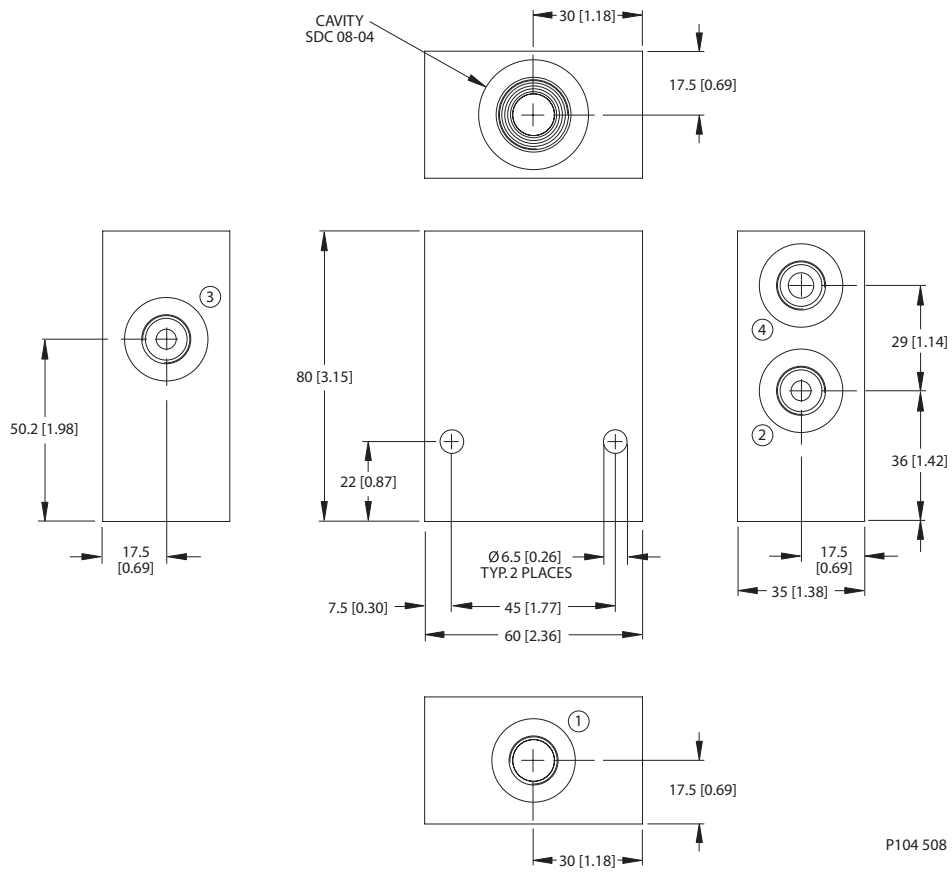

Dimensions

Options

Order Code	Description	Style	Ports
SDC08-4-L-2B	Aluminum Housing	L	1/4 BSP