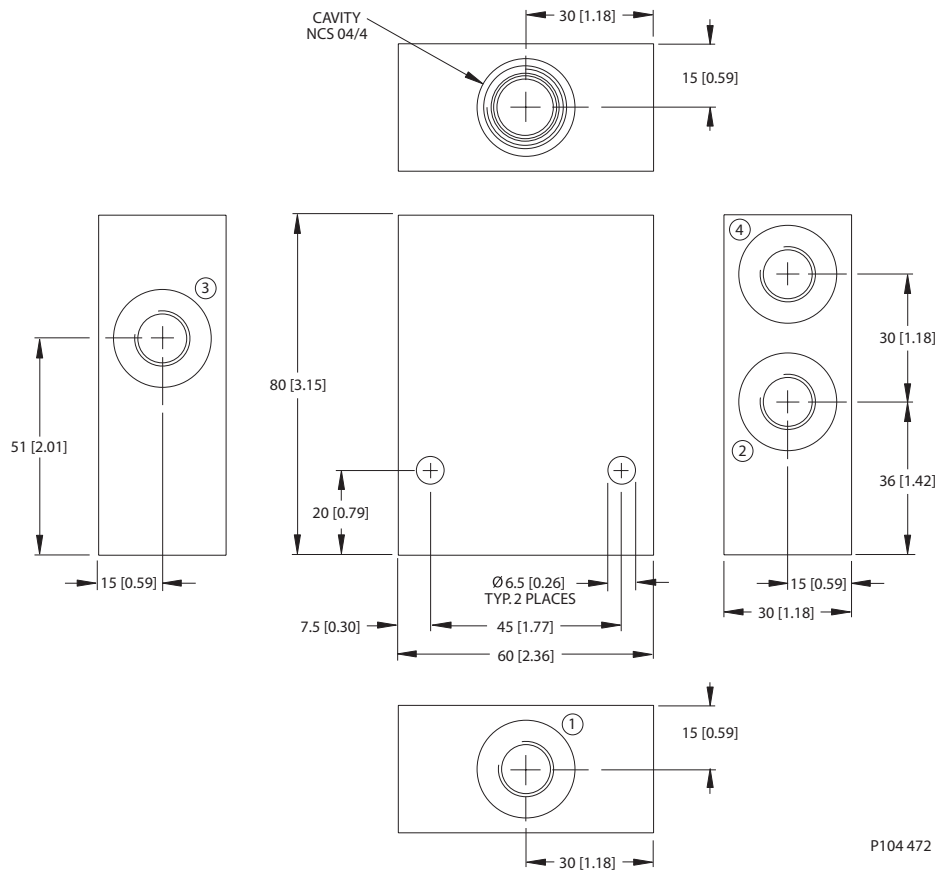

Dimensions

P104 472

Options

Order Code	Description	Style	Ports
NCS04/4-L-1/4	Aluminum Housing	L	1/4 BSP
NCS04/4-L-4S	Aluminum Housing	L	SAE #4