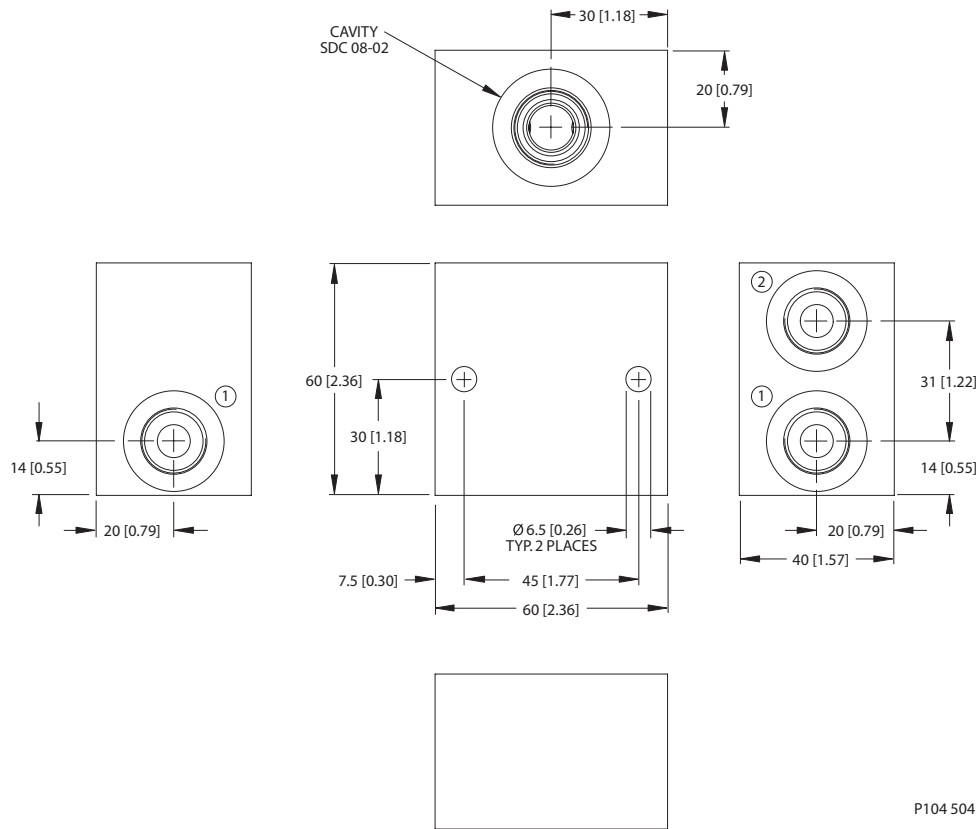

Housing drawing

P104 503

Options

Order Code	Description	Style	Ports
SDC08-2-HG1-3B	Aluminum Housing, Two #2 Ports	HG1	3/8 BSP

Dimensions

Options

Order Code	Description	Style	Ports
SDC08-2-HG2-3B	Aluminum Housing, Two #1 Ports	HG2	3/8 BSP