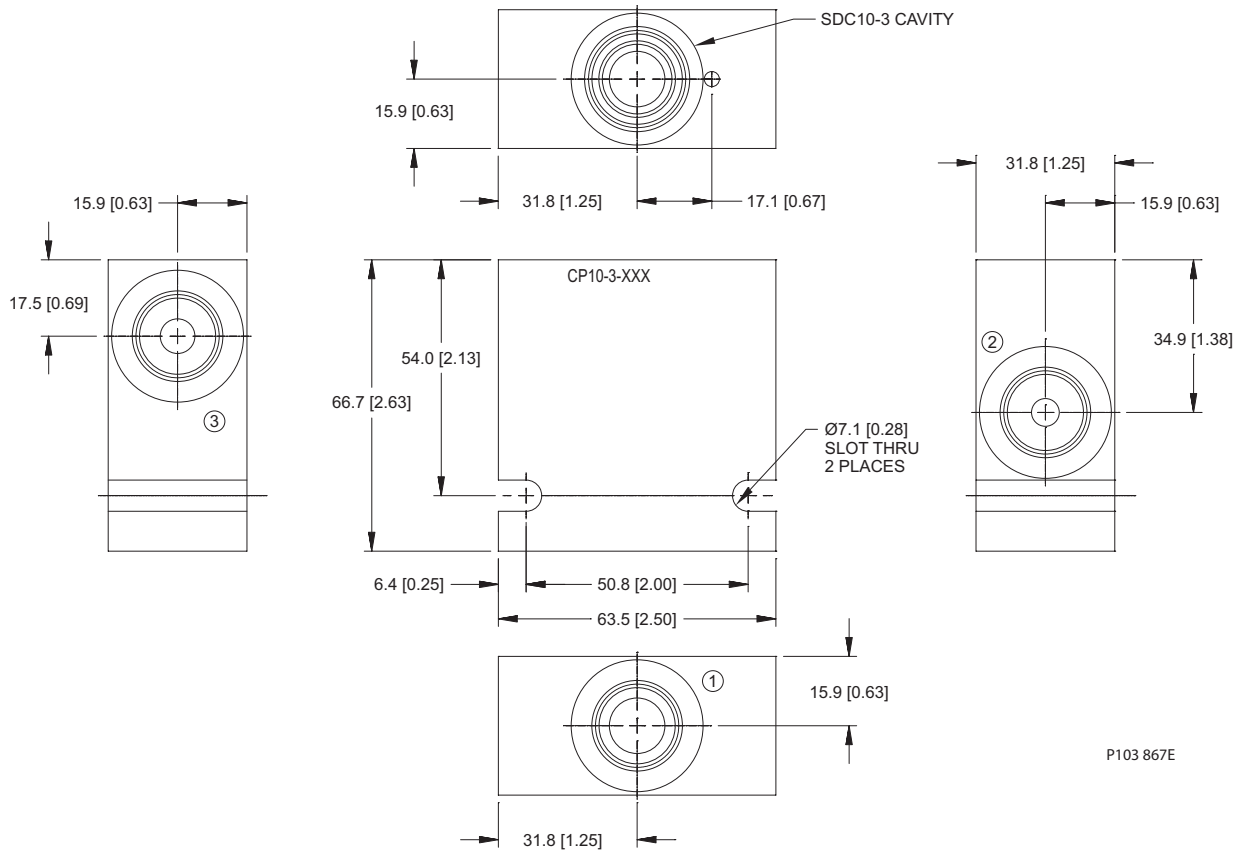

Dimensions

Options

Order Code	Description	Style	Ports
CP10-3-6S	Aluminum Housing	Standard	SAE #6
CP10-3-8S	Aluminum Housing	Standard	SAE #8
CP10-3-S6S	Steel Housing	Standard	SAE #6
CP10-3-S8S	Steel Housing	Standard	SAE #8