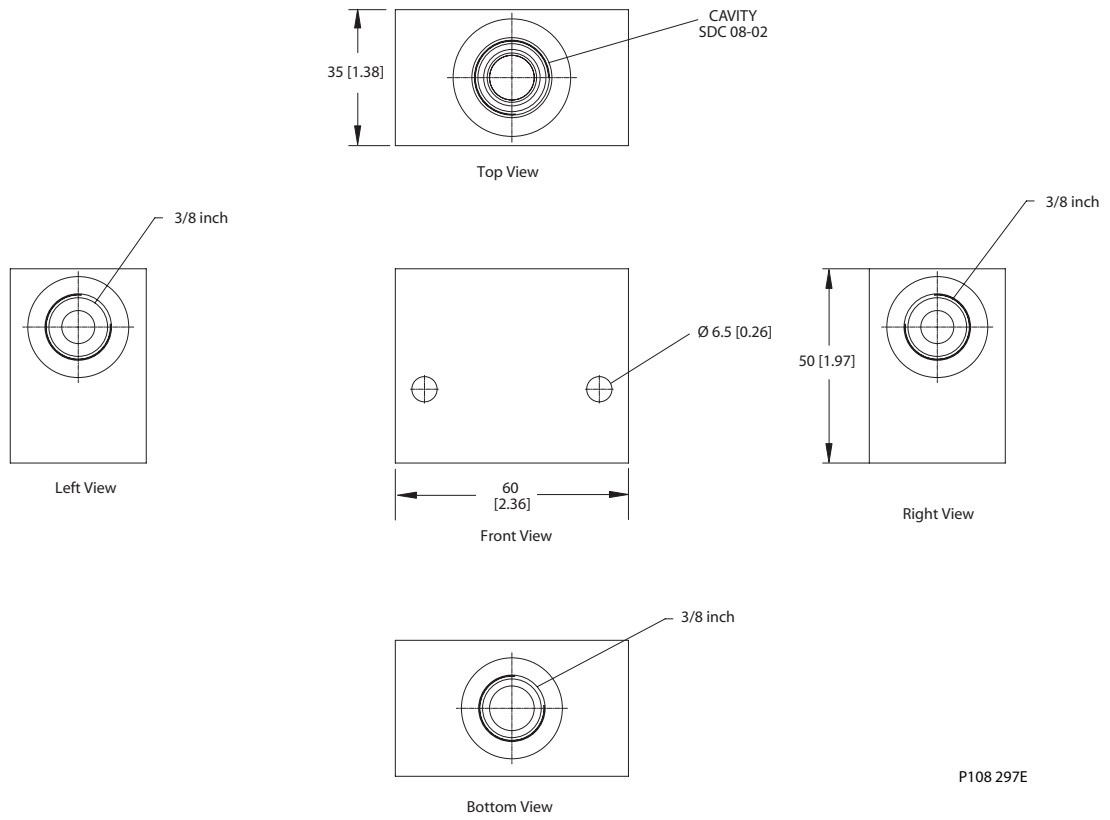

Dimensions

P108 297E

Options

Order Code	Description	Style	Ports
SDC08-2-LG1-3B	Aluminum Housing	L	3/8 BSP