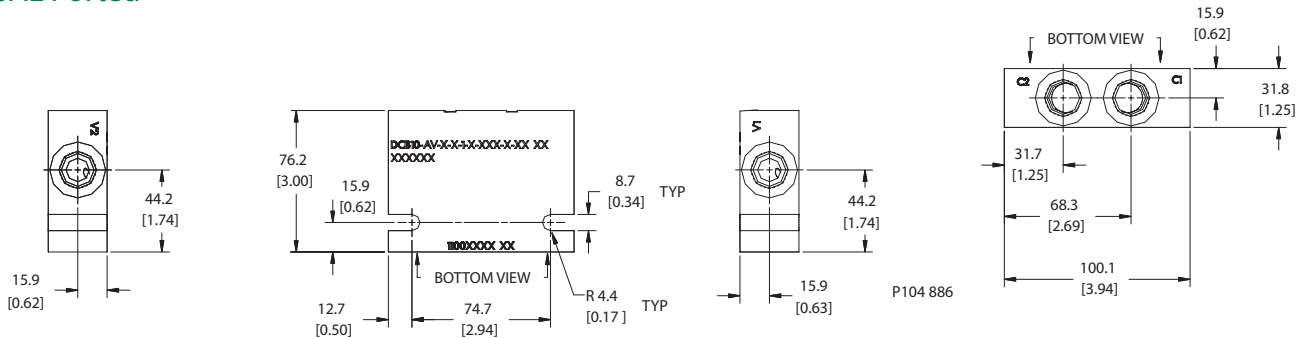

SAE Ported

BSP Ported

Order Code	Description	Style	Ports
DCB10-3S-6S	Aluminum Housing	Dual Counterbalance	SAE #6
DCB10-3S-8S	Aluminum Housing	Dual Counterbalance	SAE #8
DCB10-3S-10S	Aluminum Housing	Dual Counterbalance	SAE #10
DCB10-3S-SE-3B	Aluminum Housing	Dual Counterbalance	3/8 BSP
DCB10-3S-SE-4B	Aluminum Housing	Dual Counterbalance	1/2 BSP
DCB10-3S-5S	Steel Housing	Dual Counterbalance	SAE #6
DCB10-3S-8S	Steel Housing	Dual Counterbalance	SAE #8
DCB10-3S-SE-S3B	Steel Housing	Dual Counterbalance	3/8 BSP
DCB10-3S-SE-S4B	Steel Housing	Dual Counterbalance	1/2 BSP