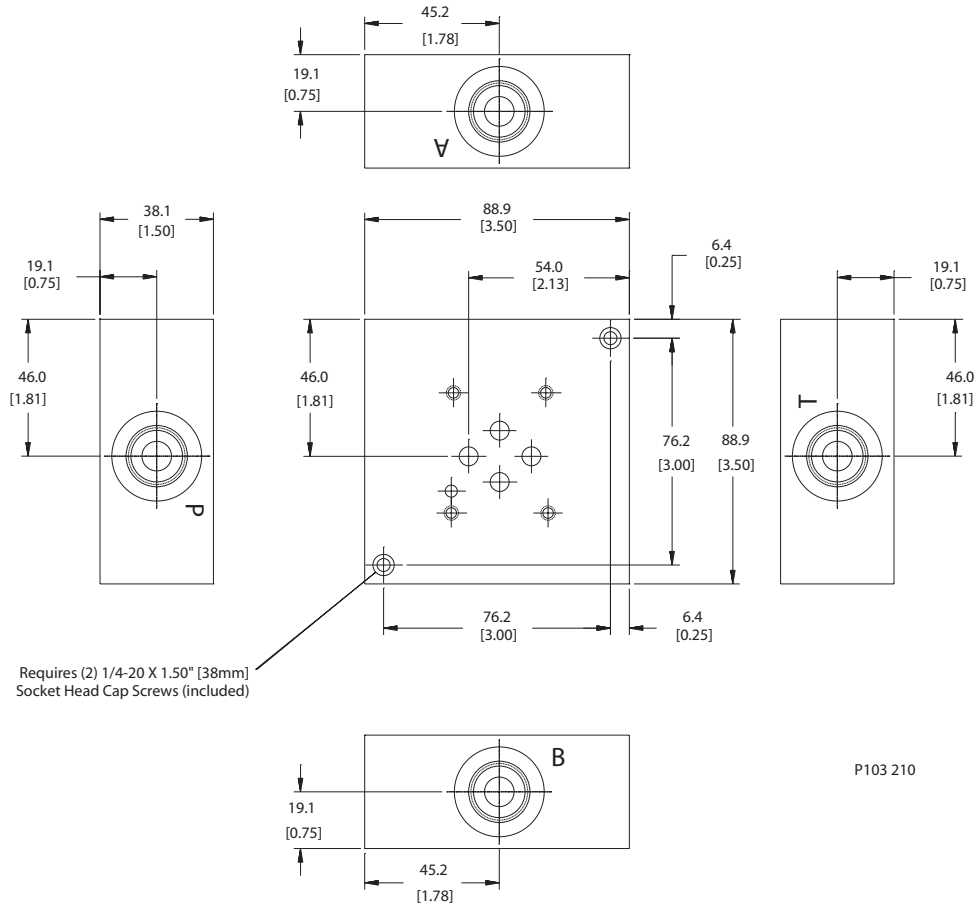

Dimensions

Options

Order Code	Description	Style	Ports
UDPS-06-AL	ISO D03 Subplate, Aluminum	AL	#8 SAE