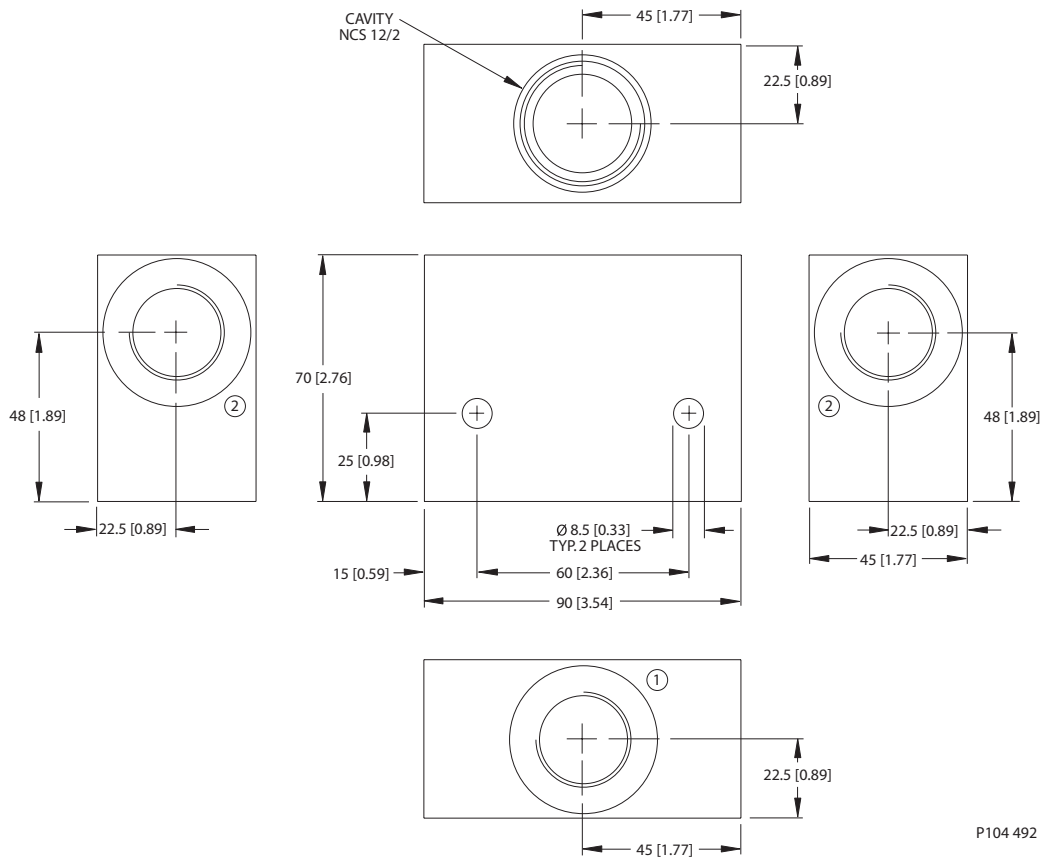

Dimensions

Options

Order Code	Description	Style	Ports
NCS12/2-LG1-12S	Aluminum Housing, Two #2 Ports	LG1	SAE #12
NCS12/2-LG1-8S	Aluminum Housing, Two #2 Ports	LG1	SAE #8