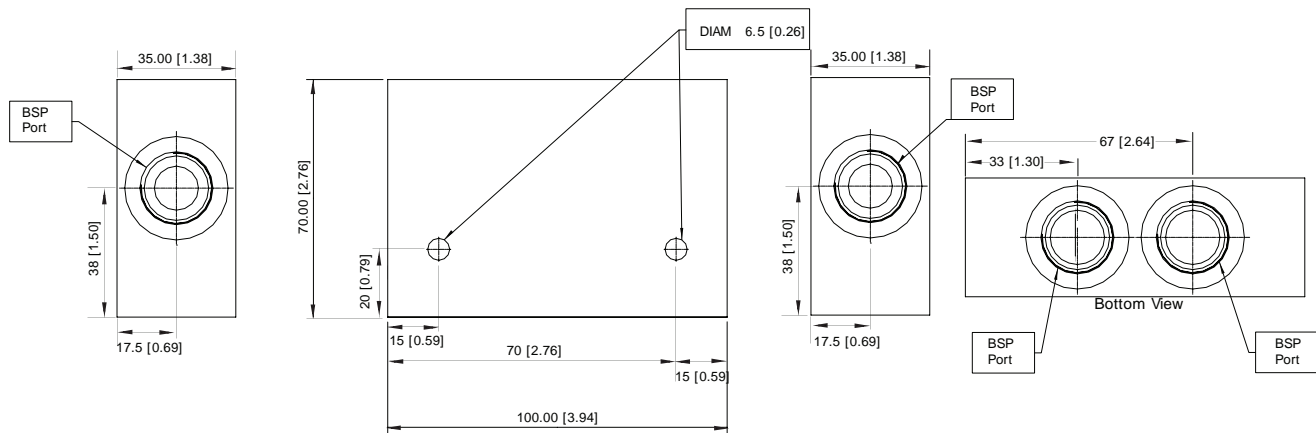

BSP Ported

Order Code	Description	Style	Ports
DCB10-3S-6S	Aluminum Housing	Dual Counterbalance	SAE #6
DCB10-3S-8S	Aluminum Housing	Dual Counterbalance	SAE #8
DCB10-3S-10S	Aluminum Housing	Dual Counterbalance	SAE #10
DCB10-3S-SE-3B	Aluminum Housing	Dual Counterbalance	3/8 BSP
DCB10-3S-SE-4B	Aluminum Housing	Dual Counterbalance	1/2 BSP
DCB10-3S-5S	Steel Housing	Dual Counterbalance	SAE #6
DCB10-3S-8S	Steel Housing	Dual Counterbalance	SAE #8
DCB10-3S-SE-S3B	Steel Housing	Dual Counterbalance	3/8 BSP
DCB10-3S-SE-S4B	Steel Housing	Dual Counterbalance	1/2 BSP