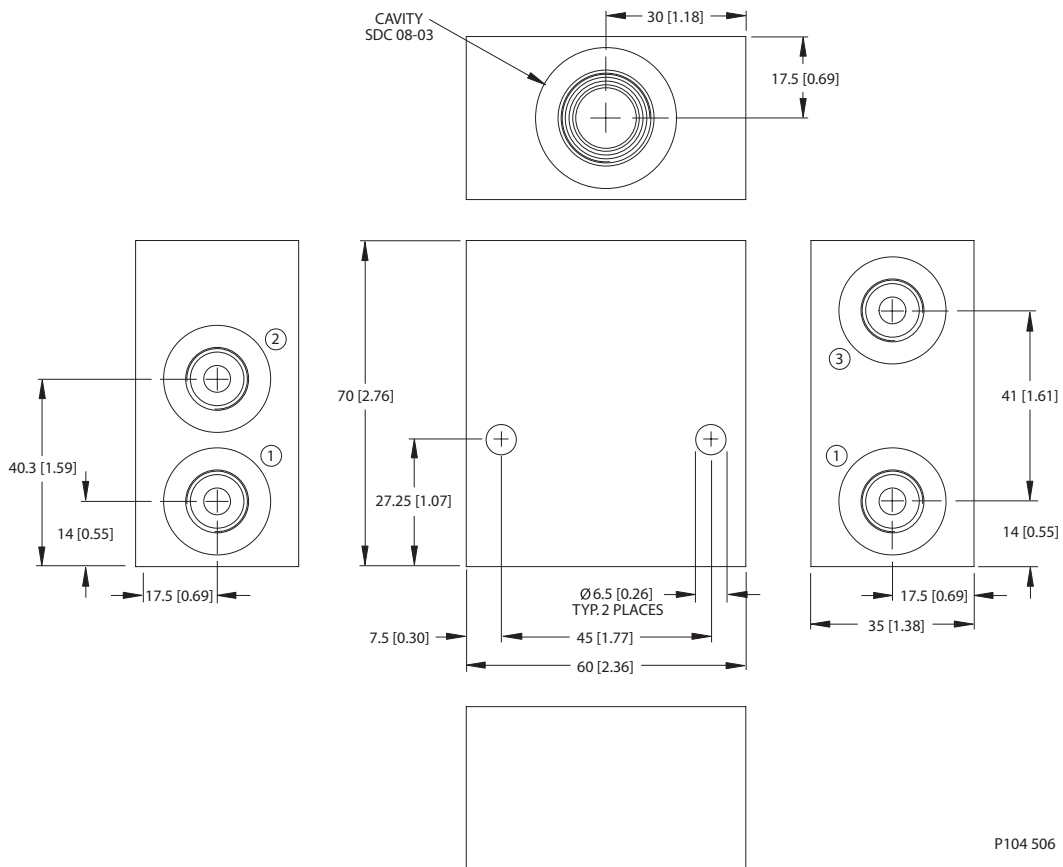

Dimensions

P104 506

Options

Order Code	Description	Style	Ports
SDC08-3-HI-2B	Aluminum Housing, Two #1 Ports	HI	1/4 BSP