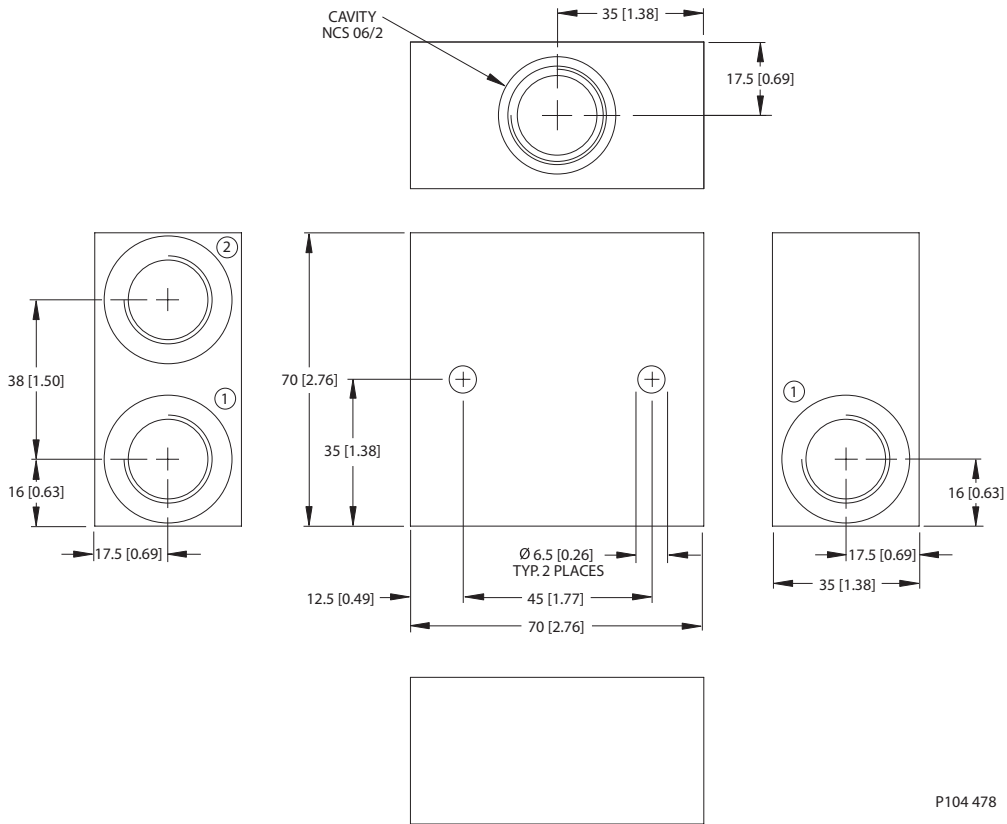

Housing drawing

P104 478

Options

Order Code	Description	Style	Ports
NCS06/2-LG2-1/2	Aluminum Housing, Two #1 Ports	LG2	1/2 BSP
NCS06/2-LG2-8S	Aluminum Housing, Two #1 Ports	LG2	SAE #8