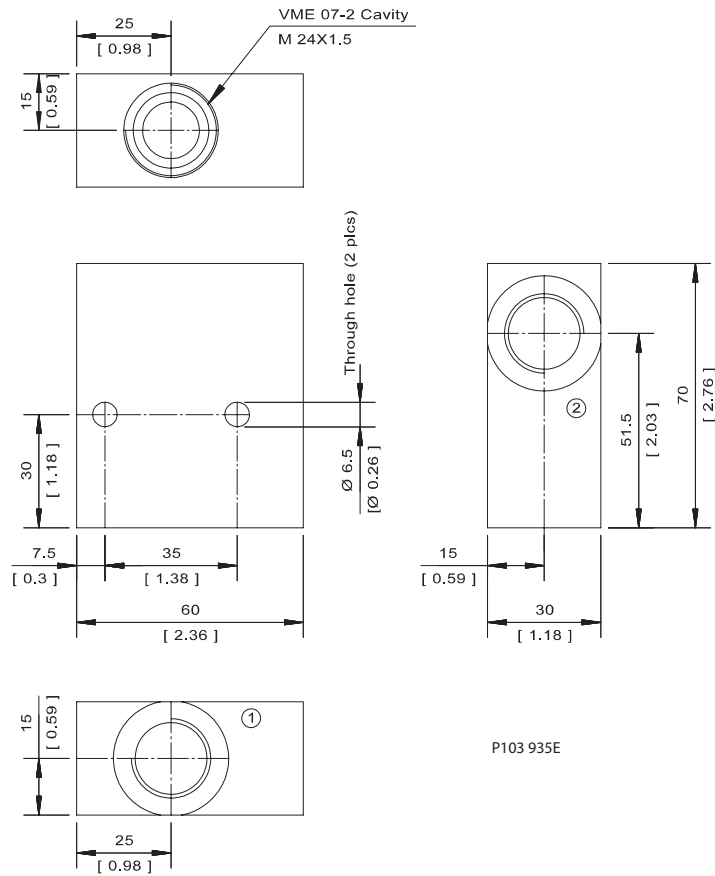

Housing drawing

Options

Order Code	Description	Style	Ports
VME 07-DG-4B	Aluminum Housing	DG	1/2 BSP
VME 07-DG-8S	Aluminum Housing	DG	SAE #8