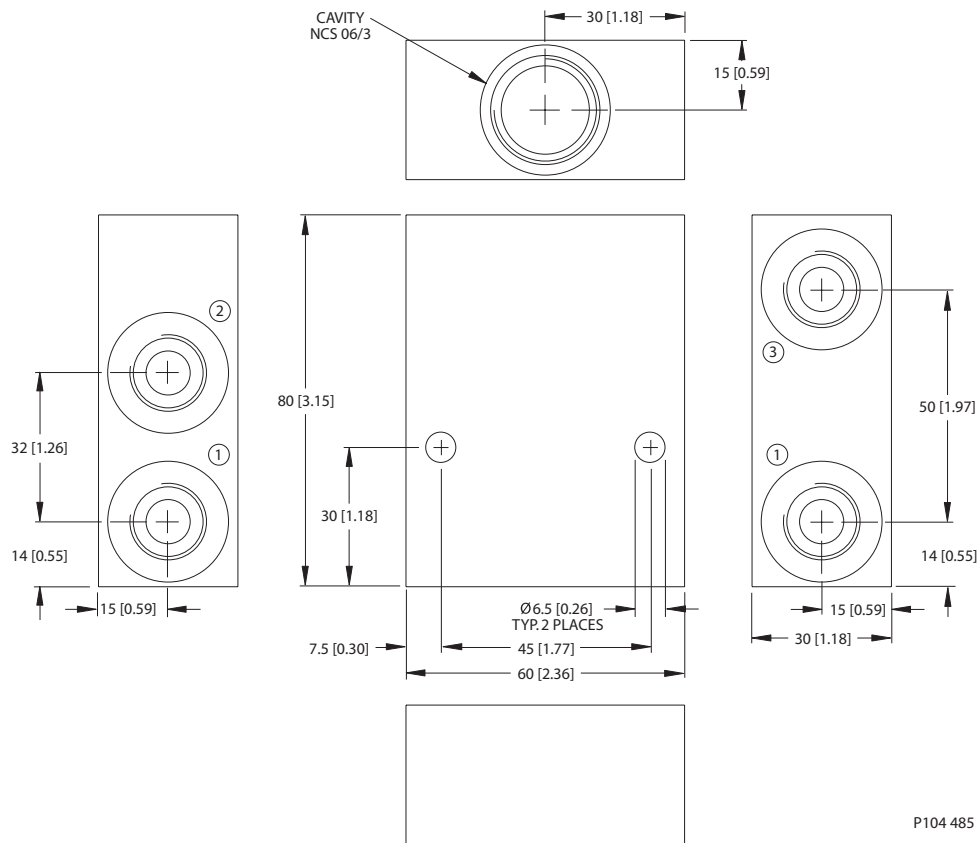

Dimensions

Options

Order Code	Description	Style	Ports
NCS06/3-SI-3/8	Aluminum Housing, Two #1 Ports	SI	3/8 BSP
NCS06/3-SI-6S	Aluminum Housing, Two #1 Ports	SI	SAE #6