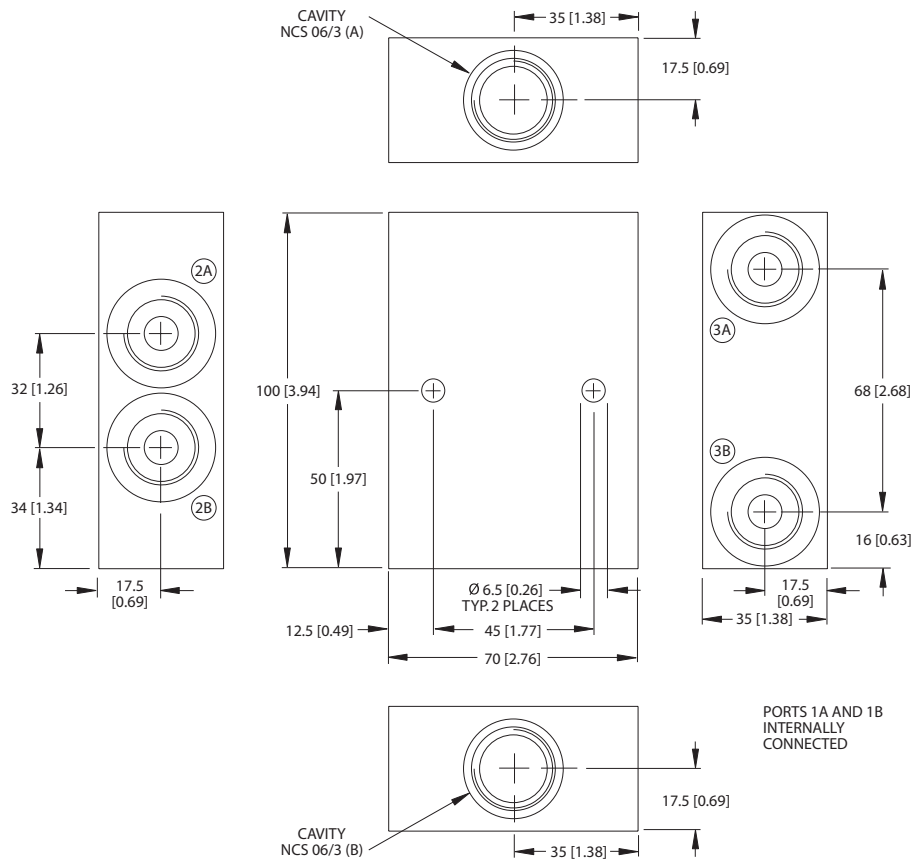

Housing drawing

P104 480

Options

Order Code	Description	Style	Ports
NCS06/3-DL-1/2	Alum. Hsg., 2 Cavities w/#1 Ports Conn.	DL	1/2 BSP
NCS06/3-DL-8S	Alum. Hsg., 2 Cavities w/#1 Ports Conn.	DL	SAE #8