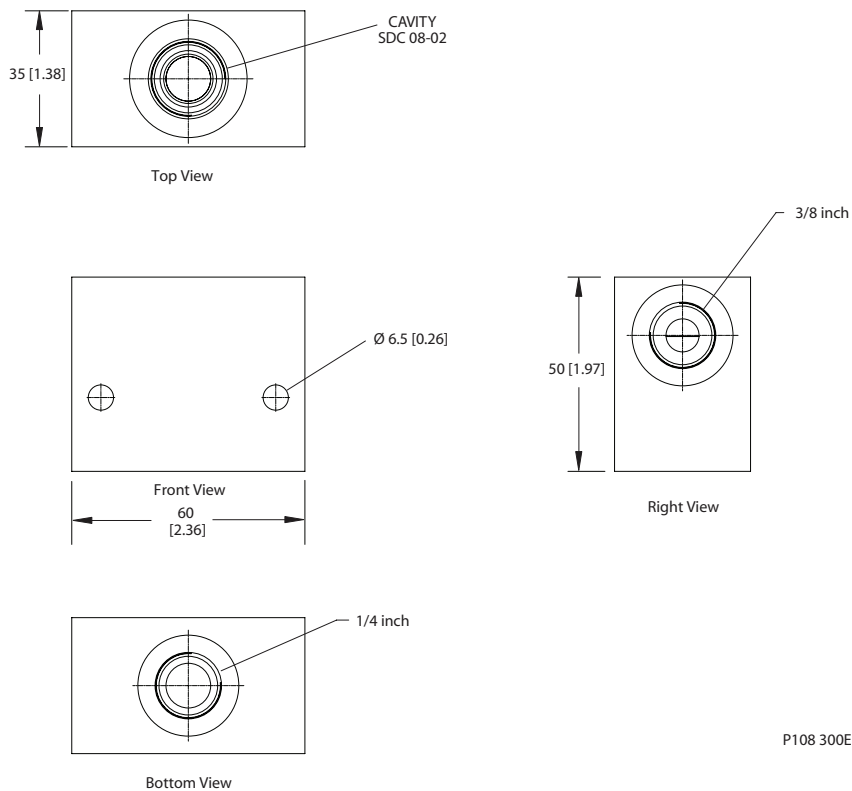

Housing drawing

Options

Order Code	Description	Style	Ports
NCS12/4-L-1	Aluminum Housing	L	1/2 BSP
NCS12/4-L-3/4	Aluminum Housing	L	3/4 BSP

Dimensions

Options

Order Code	Description	Style	Ports
NCS12/4-HD-1	Aluminum Housing, No Port #1	HD	1/2 BSP

Housing drawing

Options

Order Code	Description	Style	Ports
SDC08-2-DG-2B	Aluminum Housing, Two #2 Ports	DG2	1/4 BSP

Housing drawing

Options

Order Code	Description	Style	Ports
SDC08-2-DG-3B	Aluminum Housing, Two #2 Ports	DG3	3/8 BSP