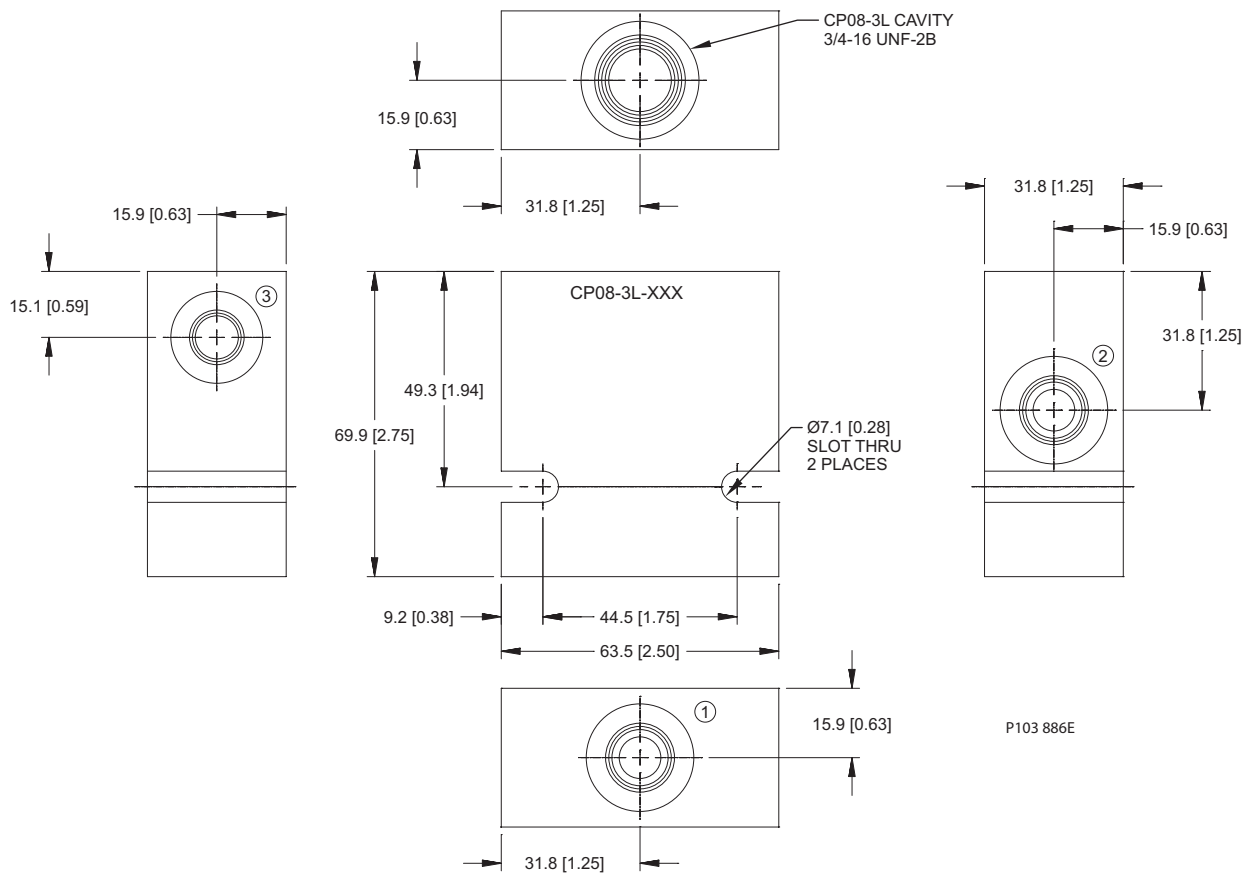

Dimensions

Options

Order Code	Description	Style	Ports
CP08-3L-2B	Aluminum Housing	Standard	1/4 BSP
CP08-3L-3B	Aluminum Housing	Standard	3/8 BSP
CP08-3L-4S	Aluminum Housing	Standard	SAE #4
CP08-3L-6S	Aluminum Housing	Standard	SAE #6