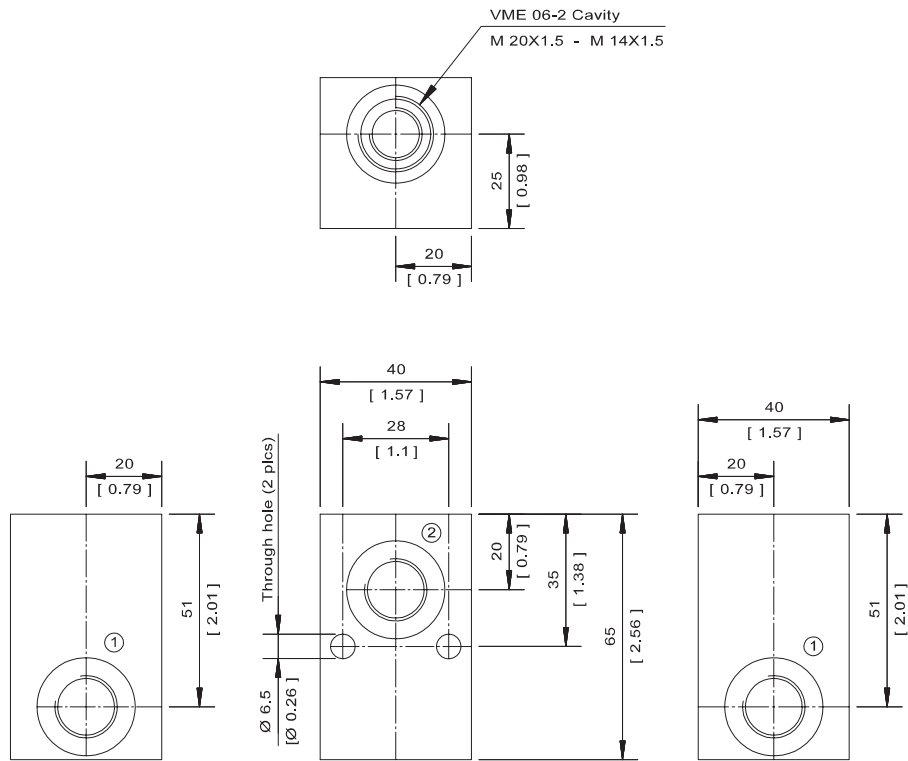

Housing drawing

P103 934E

Options

Order Code	Description	Style	Ports
VME 06-LG-3B	Aluminum Housing	LG	3/8 BSP
VME 06-LG-6S	Aluminum Housing	LG	SAE #6