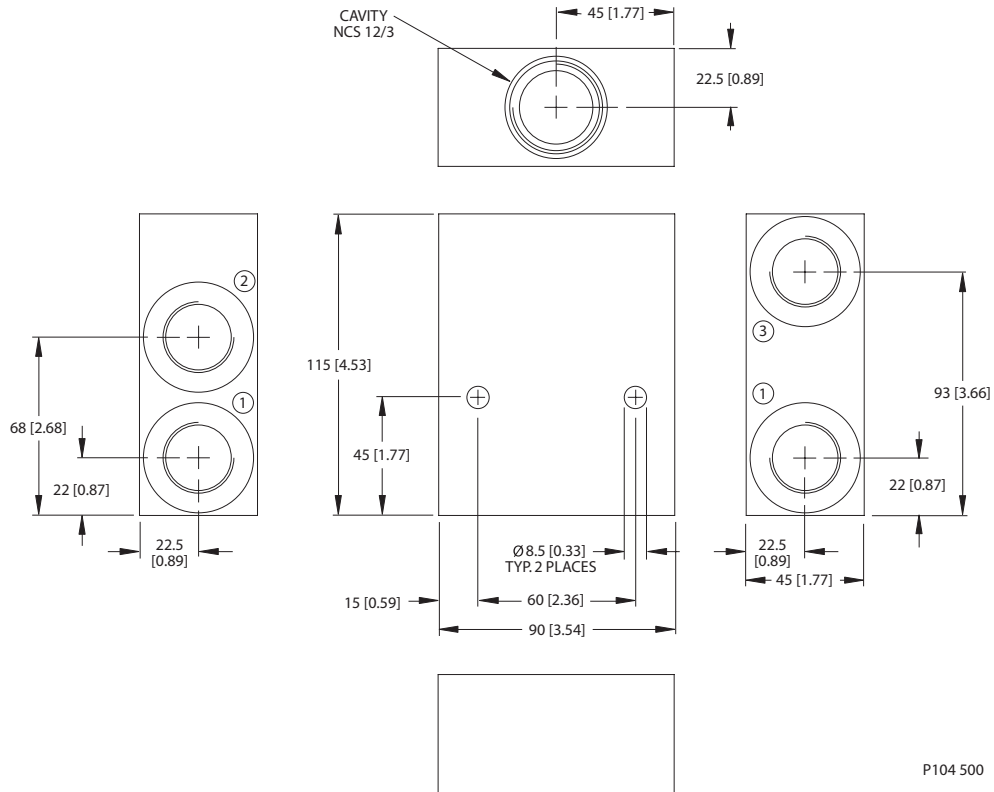

Dimensions

Options

Order Code	Description	Style	Ports
NCS12/3-SI-1	Aluminum Housing, Two #1 Ports	SI	1/2 BSP
NCS12/3-SI-12S	Aluminum Housing, Two #1 Ports	SI	SAE #12
NCS12/3-SI-3/4	Aluminum Housing, Two #1 Ports	SI	3/4 BSP
NCS12/3-SI-8S	Aluminum Housing, Two #1 Ports	SI	SAE #8