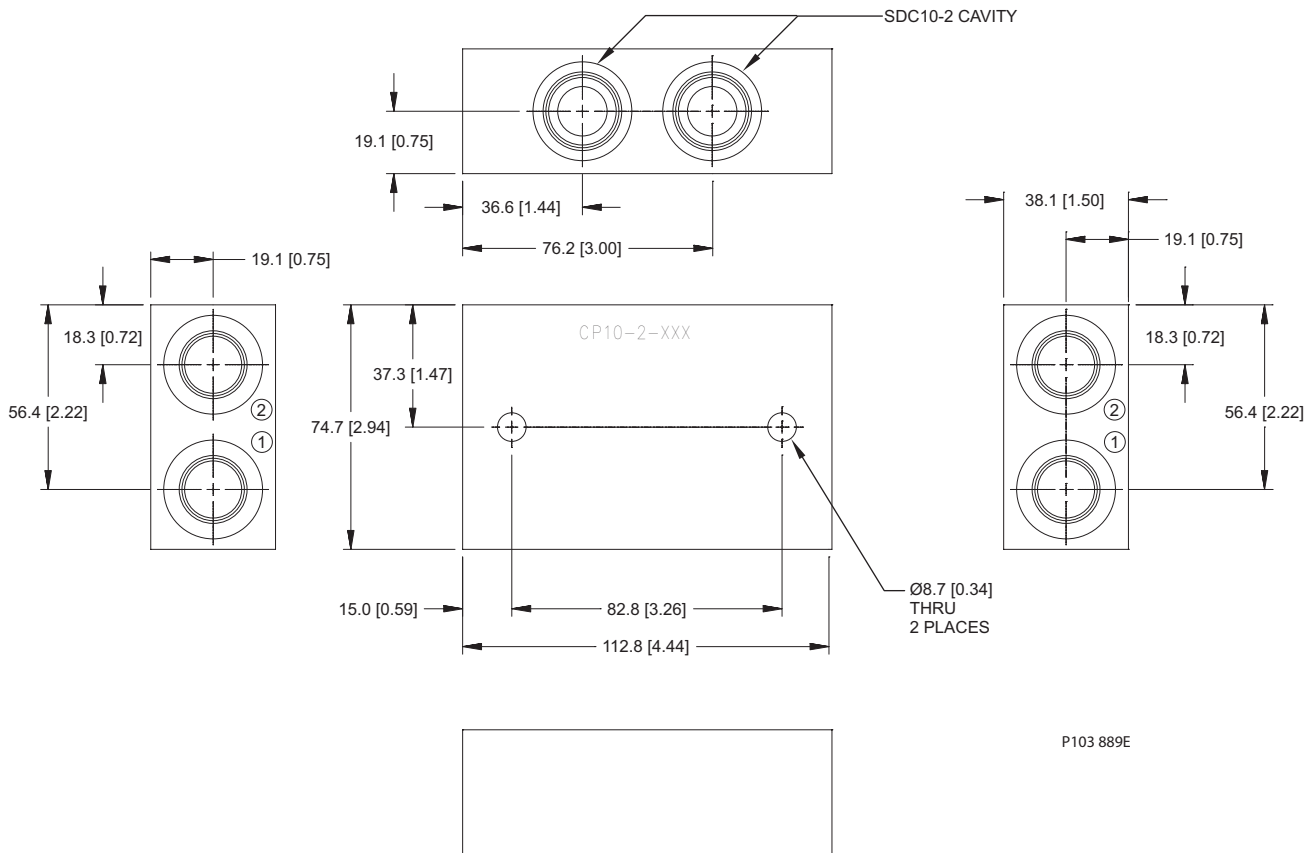

Housing drawing

Options

Order Code	Description	Style	Ports
CP10-2-8S-2PL	Parallel housing	Parallel	SAE #8