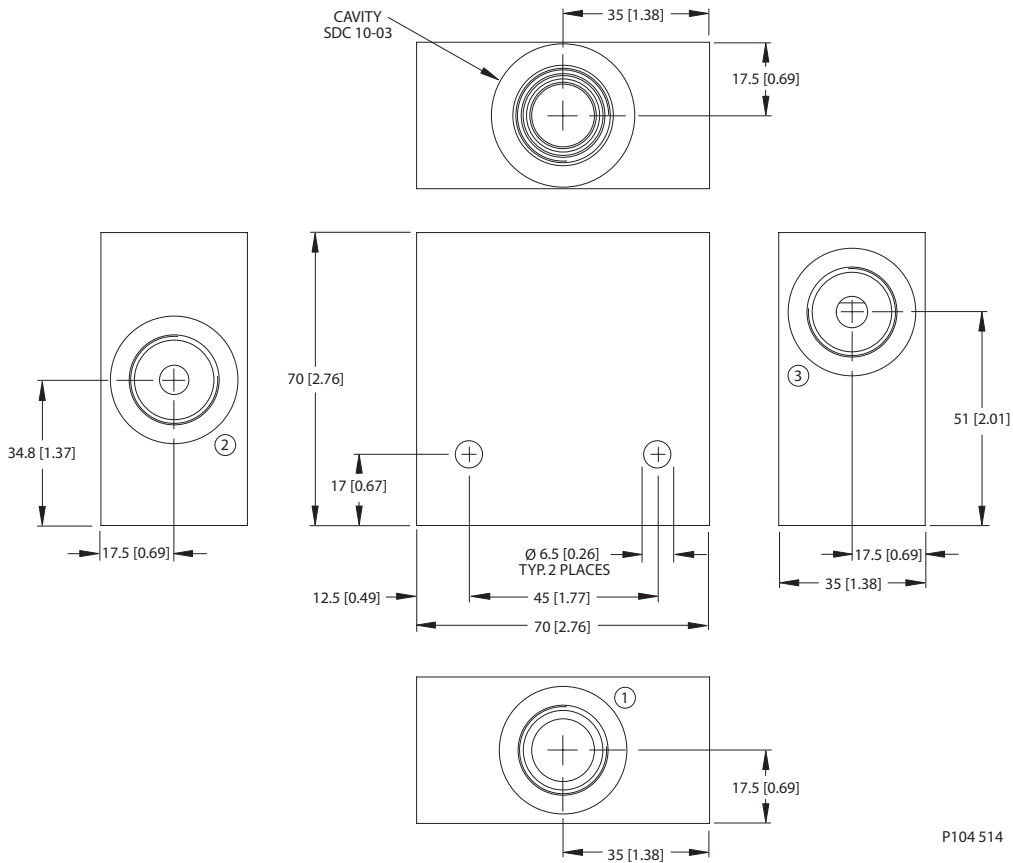

Housing drawing

P104 515

Options

Order Code	Description	Style	Ports
SDC10-3-SI-3B	Aluminum Housing, Two #1 Ports	SI	3/8 BSP

Dimensions

Options

Order Code	Description	Style	Ports
SDC10-3-SI-4B	Aluminum Housing, Two #1 Ports	SI	1/2 BSP

Housing drawing

Options

Order Code	Description	Style	Ports
SDC10-3-SE-4B	Aluminum Housing	SE	1/2 BSP

Dimensions

Options

Order Code	Description	Style	Ports
SDC10-3-SE-3B	Aluminum Housing	SE	3/8 BSP

Housing drawing