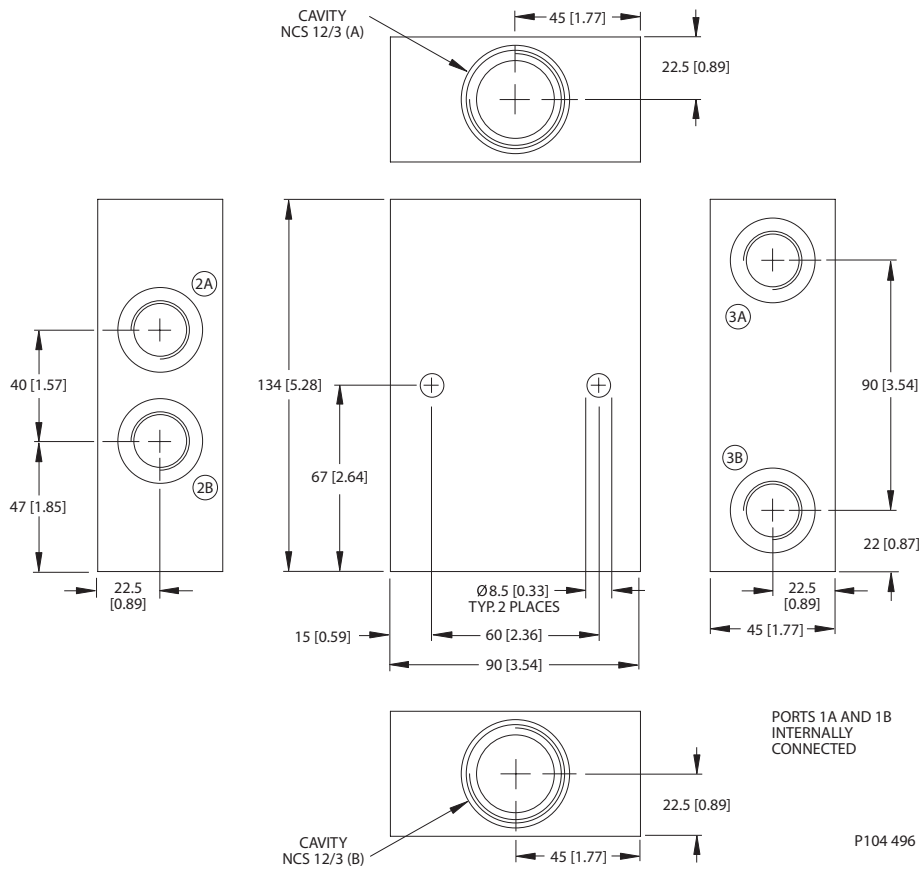

Housing drawing

Options

Order Code	Description	Style	Ports
NCS12/3-DL-1/2	Alum. Hsg., 2 Cavities w/#1 Ports Conn.	DL	1/2 BSP