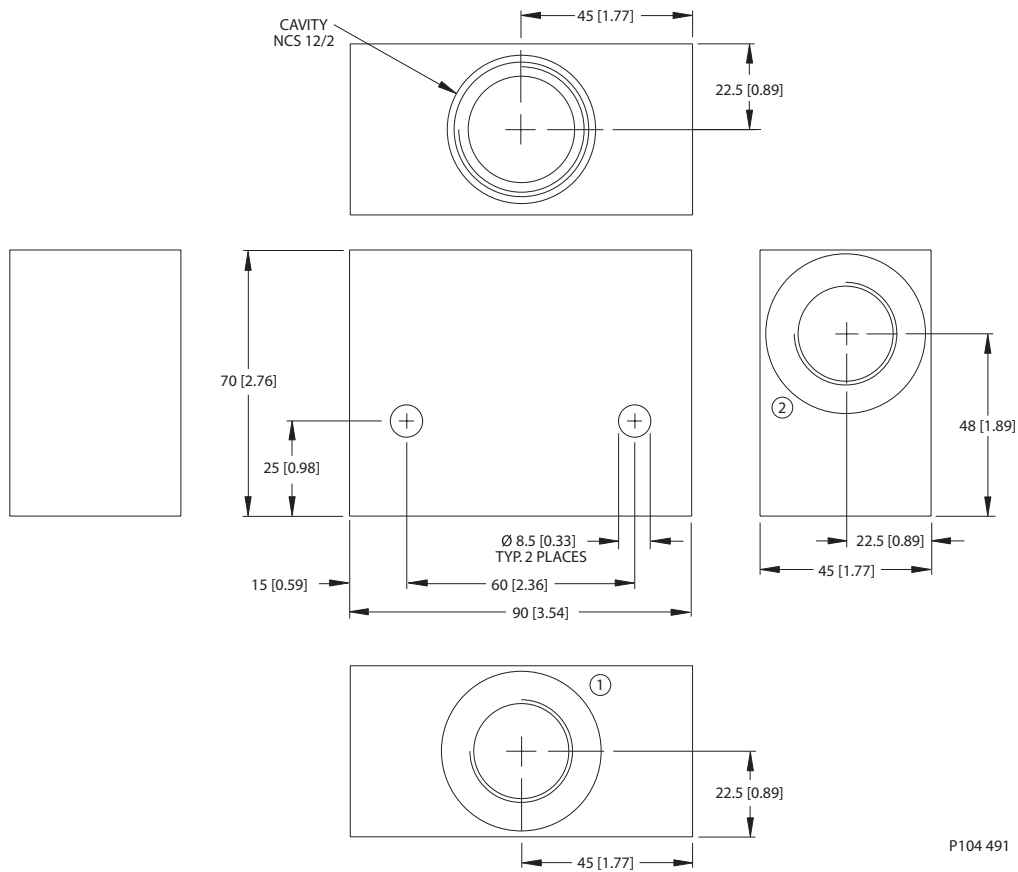

Housing drawing

P104 491

Options

Order Code	Description	Style	Ports
NCS12/2-DG-1/2	Aluminum Housing	DG	1/2 BSP
NCS12/2-DG-12S	Aluminum Housing	DG	SAE #12
NCS12/2-DG-3/4	Aluminum Housing	DG	3/4 BSP
NCS12/2-DG-8S	Aluminum Housing	DG	SAE #8