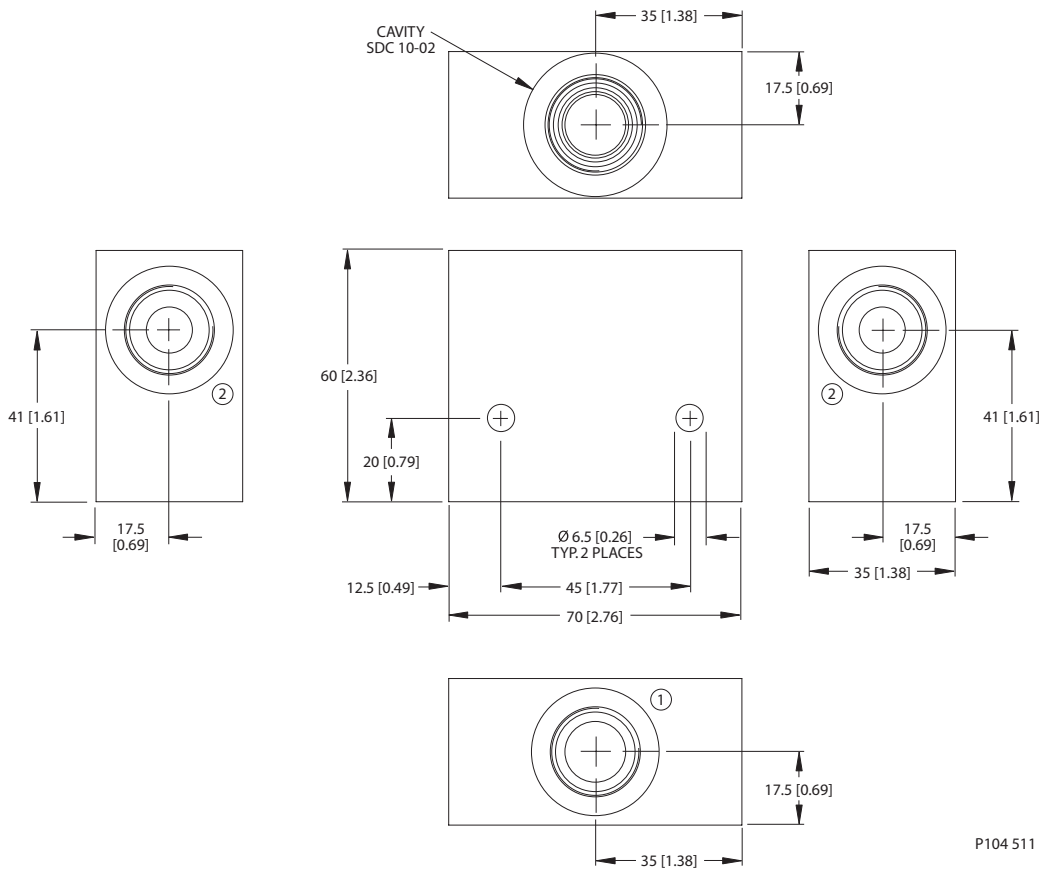

Housing drawing

P104 511

Options

Order Code	Description	Style	Ports
SDC10-2-LG1-4B	Aluminum Housing, Two #2 Ports	LG1	1/2 BSP

Dimensions

Options

Order Code	Description	Style	Ports
SDC10-2-DG-3B	Aluminum Housing	DG	3/8 BSP