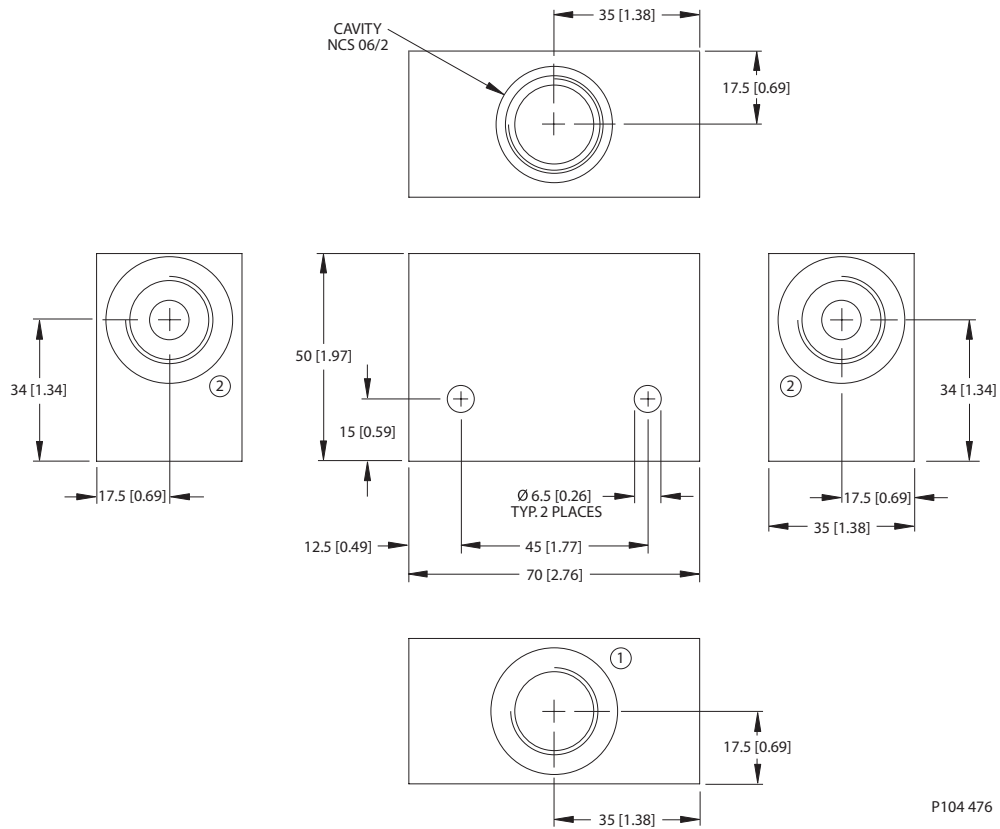

Housing drawing

P104 476

Options

Order Code	Description	Style	Ports
NCS06/2-LG1-1/2	Aluminum Housing, Two #2 Ports	LG1	1/2 BSP
NCS06/2-LG1-8S	Aluminum Housing, Two #2 Ports	LG1	SAE #8