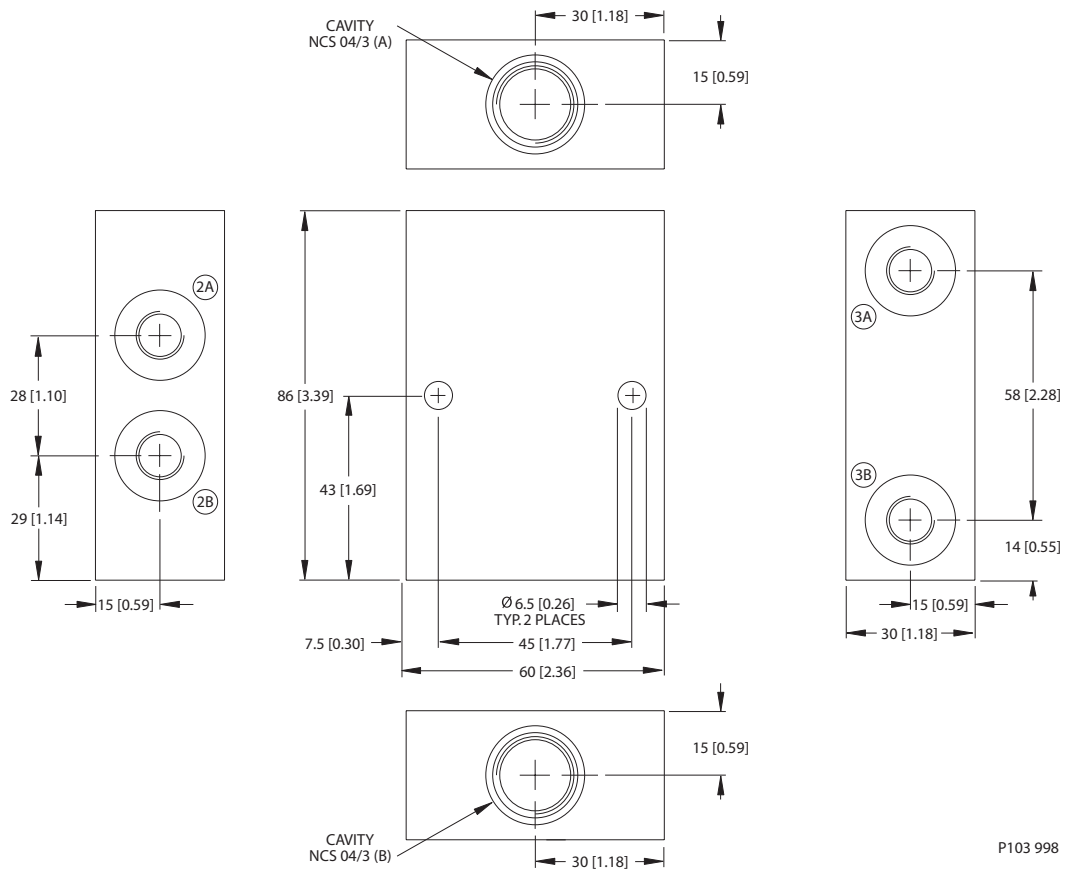

Dimensions

Options

Order Code	Description	Style	Ports
NCS04/3-DL-1/4	Alum. Hsg., 2 Cavities w/#1 Ports Conn.	DL	1/4 BSP
NCS04/3-DL-4S	Alum. Hsg., 2 Cavities w/#1 Ports Conn.	DL	SAE #4
NCS04/3-DL-6S	Alum. Hsg., 2 Cavities w/#1 Ports Conn.	DL	SAE #6