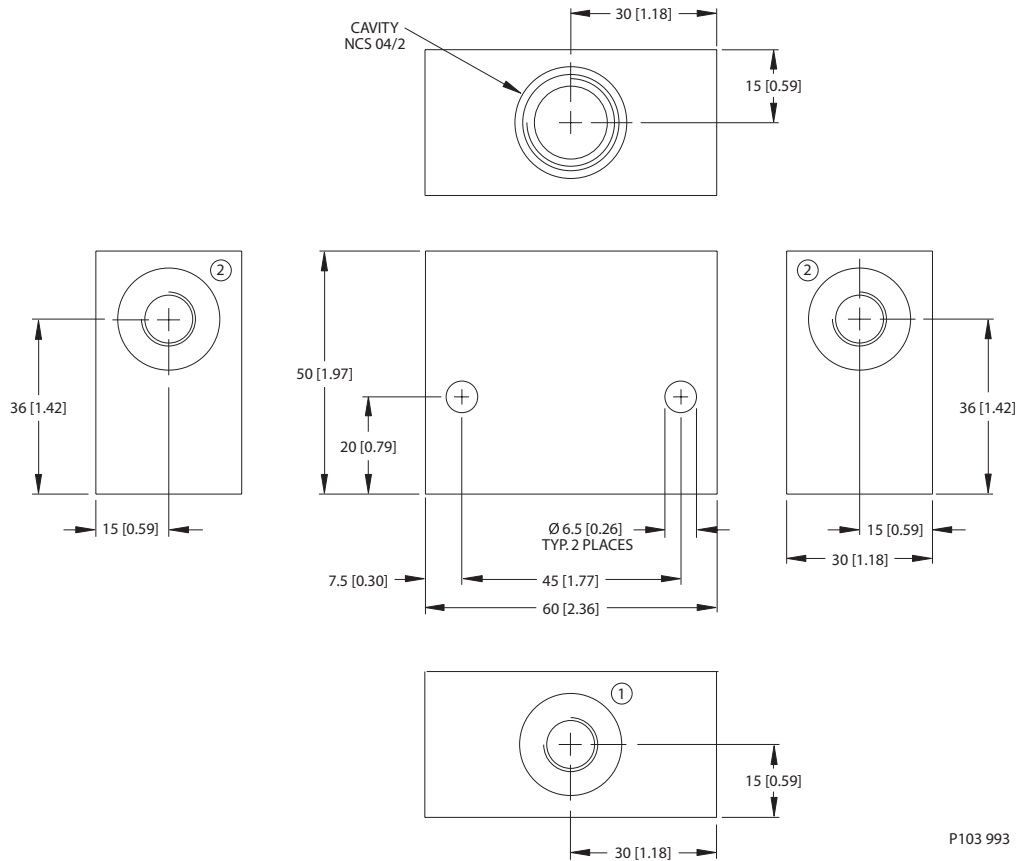

Dimensions

Options

Order Code	Description	Style	Ports
NCS04/2-LG1-1/4	Aluminum Housing, Two #2 Ports	LG1	1/4 BSP
NCS04/2-LG1-4S	Aluminum Housing, Two #2 Ports	LG1	SAE #4
NCS04/2-LG1-6S	Aluminum Housing, Two #2 Ports	LG1	SAE #6