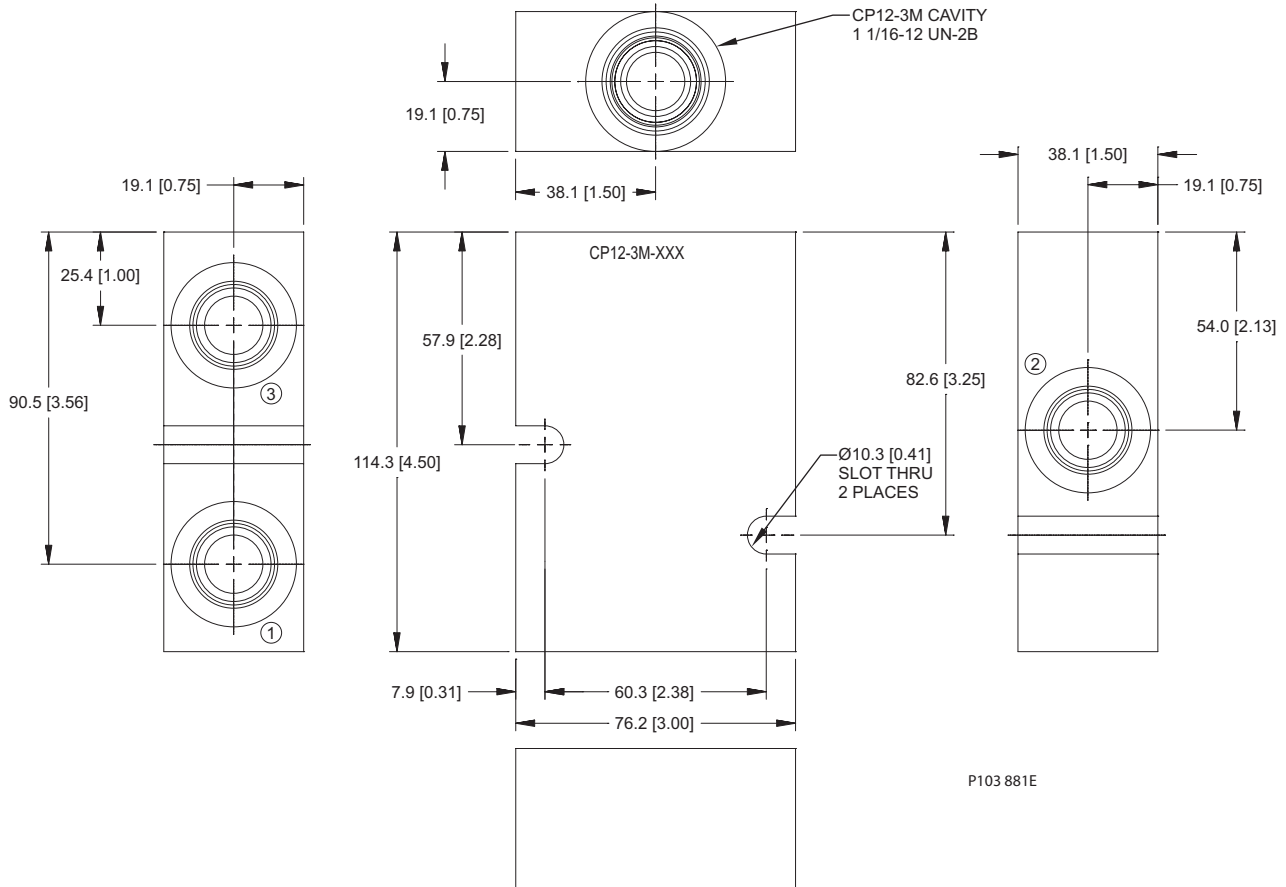

Housing drawing

Options

Order Code	Description	Style	Ports
CP12-3M-10S	Aluminum Housing	Standard	SAE #10
CP12-3M-12S	Aluminum Housing	Standard	SAE #12
CP12-3M-6B	Aluminum Housing	Standard	3/4 BSP