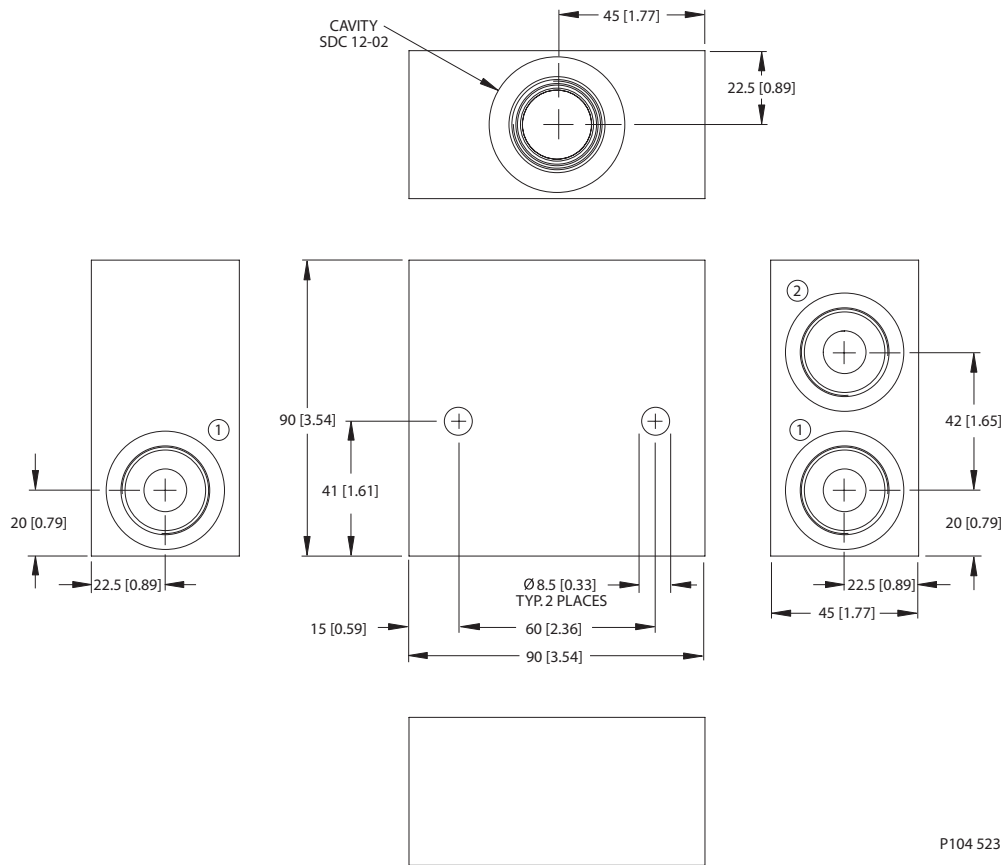

Housing drawing

P104 523

Options

Order Code	Description	Style	Ports
SDC12-2-LG2-6B	Aluminum Housing, Two #1 Ports	LG2	3/4 BSP