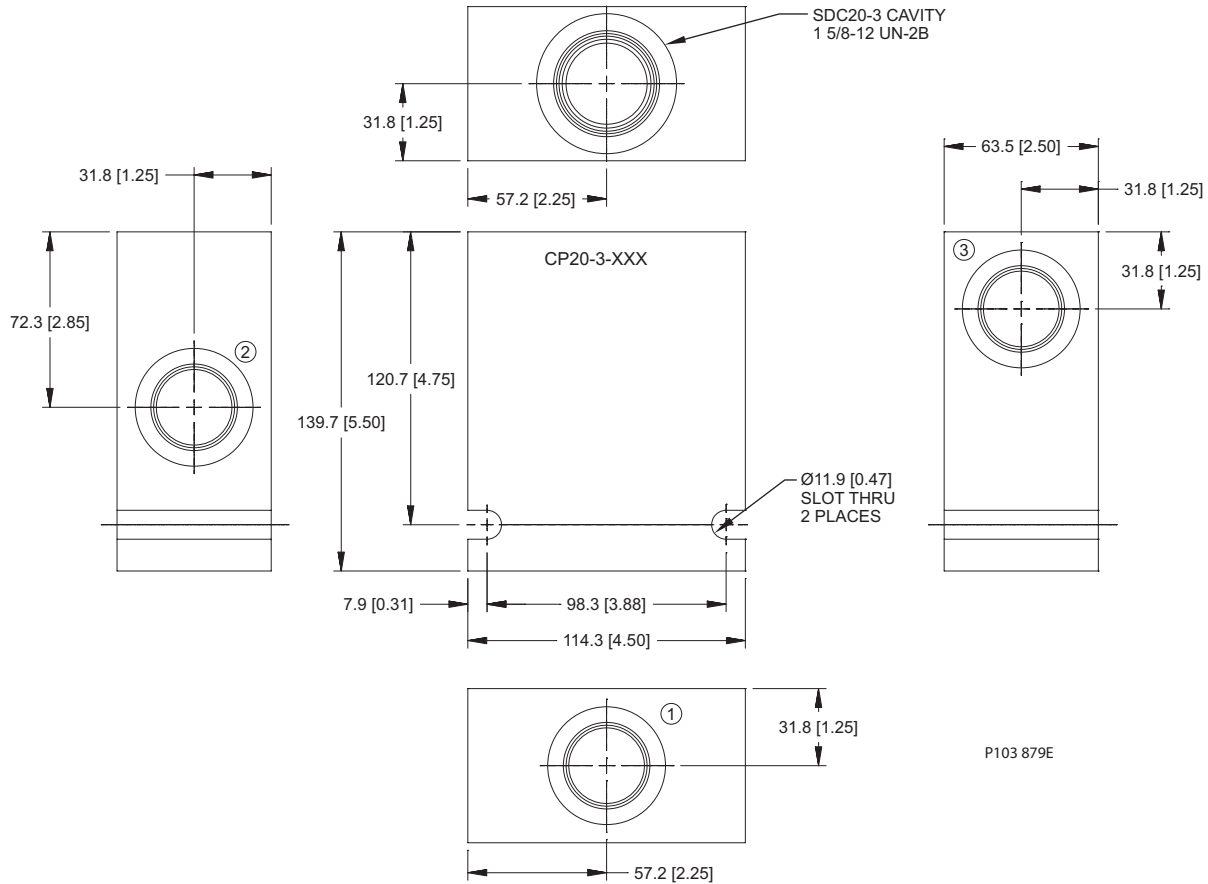

Housing drawing

Options

Order Code	Description	Style	Ports
CP20-3-10B	Aluminum Housing	Standard	1 1/4 BSP
CP20-3-10B/2B1	Aluminum Housing, Pilot at Port #3	Standard	1 1/4 BSP, 1/4 BSP
CP20-3-16S	Aluminum Housing	Standard	SAE #16
CP20-3-16S/4S1	Aluminum Housing, Pilot at Port #3	Standard	SAE #16, #4
CP20-3-20S	Aluminum Housing	Standard	SAE #20
CP20-3-20S/4S1	Aluminum Housing, Pilot at Port #3	Standard	SAE #20, #4
CP20-3-8B	Aluminum Housing	Standard	1 BSP
CP20-3-8B/2B1	Aluminum Housing, Pilot at Port #3	Standard	1 BSP, 1/4 BSP