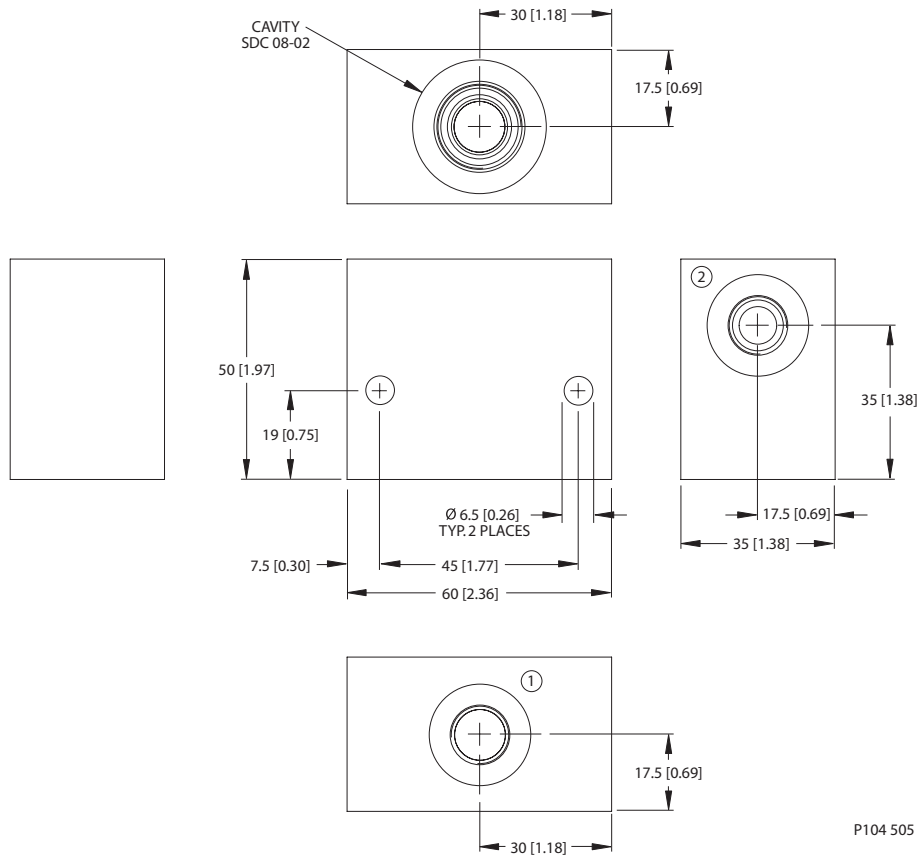

Housing drawing

Options

Order Code	Description	Style	Ports
SDC08-2-HG-2B	Aluminum Housing	HG	1/4 BSP
SDC08-2-HG-3B	Aluminum Housing	HG	3/8 BSP