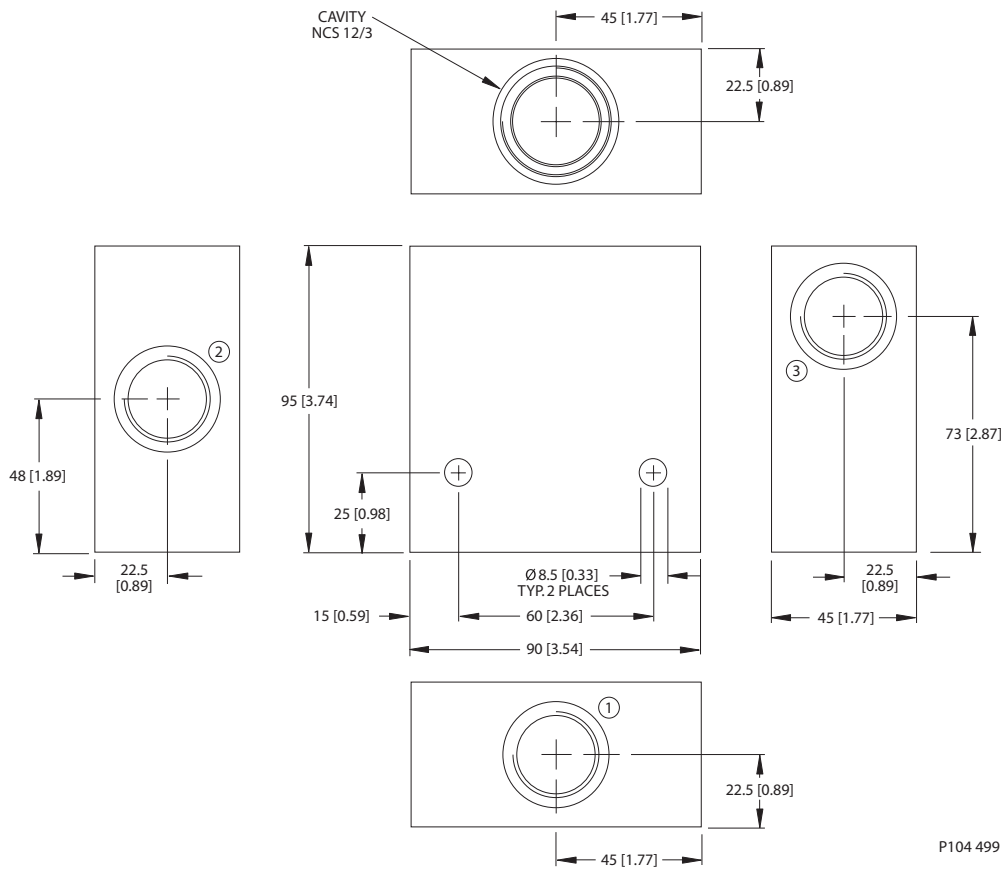

Housing drawing

Options

Order Code	Description	Style	Ports
NCS12/3-SE-1	Aluminum Housing	SE	1/2 BSP
NCS12/3-SE-12S	Aluminum Housing	SE	SAE #12
NCS12/3-SE-3/4	Aluminum Housing	SE	3/4 BSP
NCS12/3-SE-8S	Aluminum Housing	SE	SAE #8