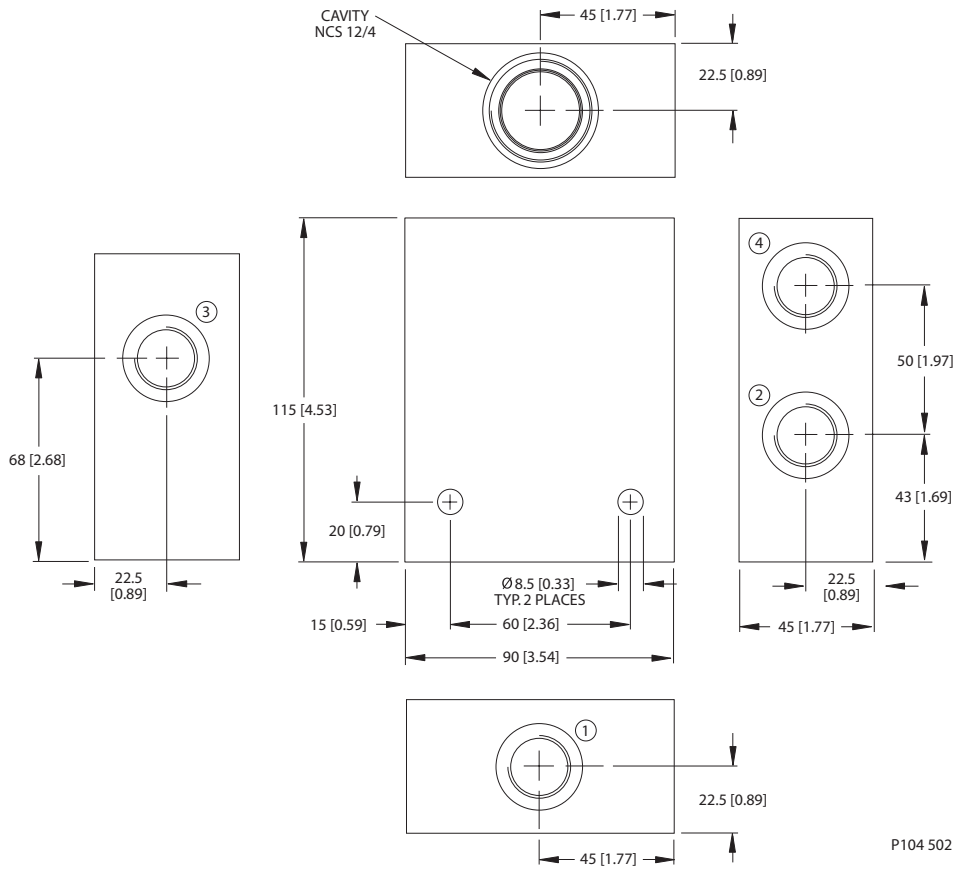

Housing drawing

Options

Order Code	Description	Style	Ports
NCS12/4-L-1	Aluminum Housing	L	1/2 BSP
NCS12/4-L-3/4	Aluminum Housing	L	3/4 BSP