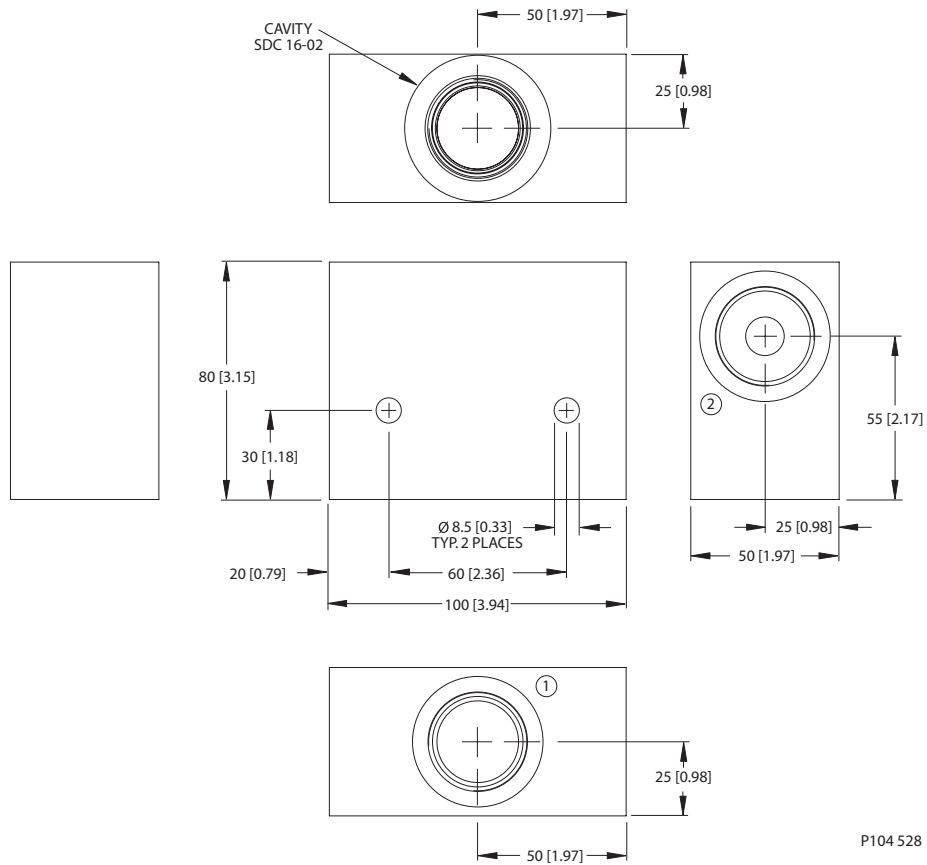

Dimensions

P104 529

Options

Order Code	Description	Style	Ports
SDC16-2-HG-8B	Aluminum Housing	HG	1 BSP

Housing drawing

Options

Order Code	Description	Style	Ports
SDC16-2-HG-6B	Aluminum Housing	HG	3/4 BSP

Dimensions