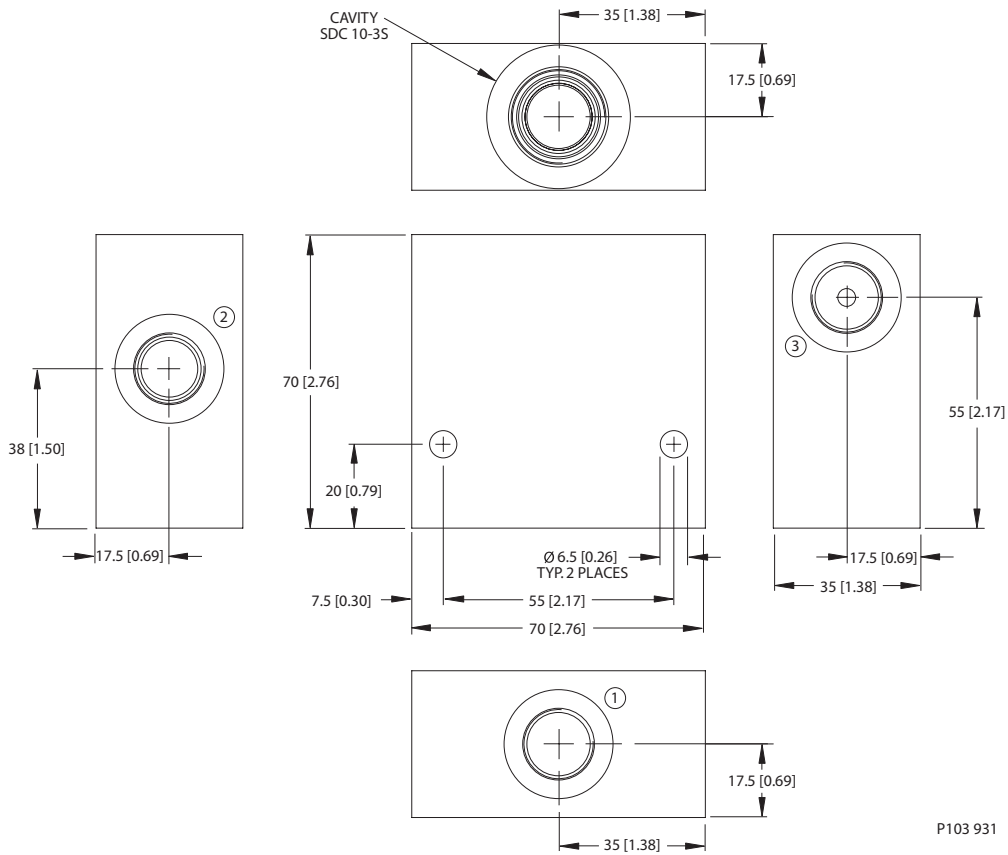

Housing drawing

Options

Order Code	Description	Style	Ports
SDC10-3-SE-4B	Aluminum Housing	SE	1/2 BSP

Dimensions

Options

Order Code	Description	Style	Ports
SDC10-3-SE-3B	Aluminum Housing	SE	3/8 BSP

Housing drawing