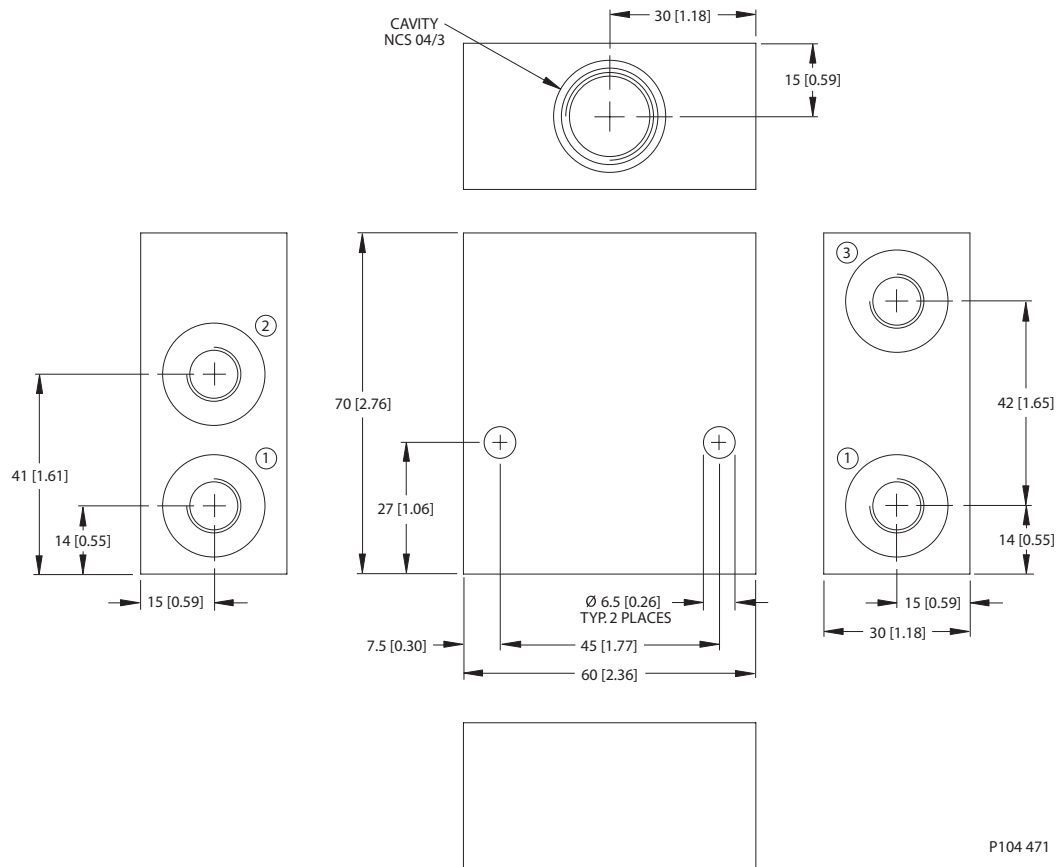

Dimensions

P104 471

Options

Order Code	Description	Style	Ports
NCS04/3-SI-4S	Aluminum Housing, Two #1 Ports	SI	SAE #4
NCS04/3-SI-6S	Aluminum Housing, Two #1 Ports	SI	SAE #6