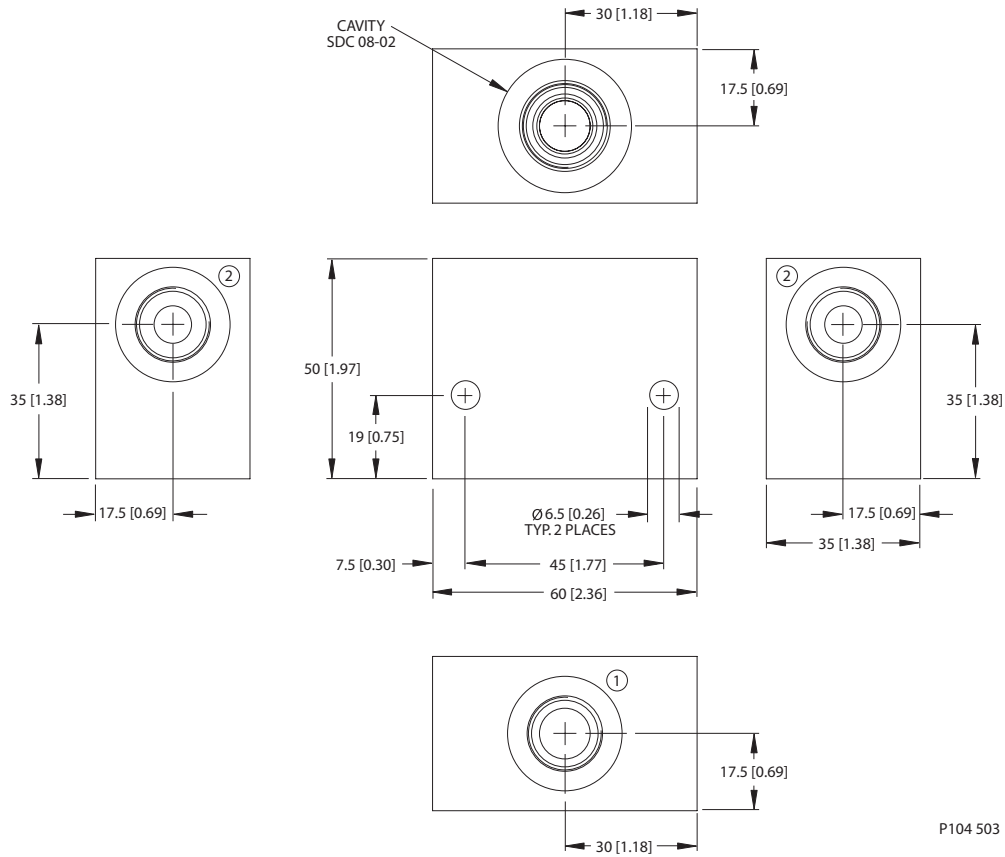

Housing drawing

P104 503

Options

Order Code	Description	Style	Ports
SDC08-2-HG1-3B	Aluminum Housing, Two #2 Ports	HG1	3/8 BSP