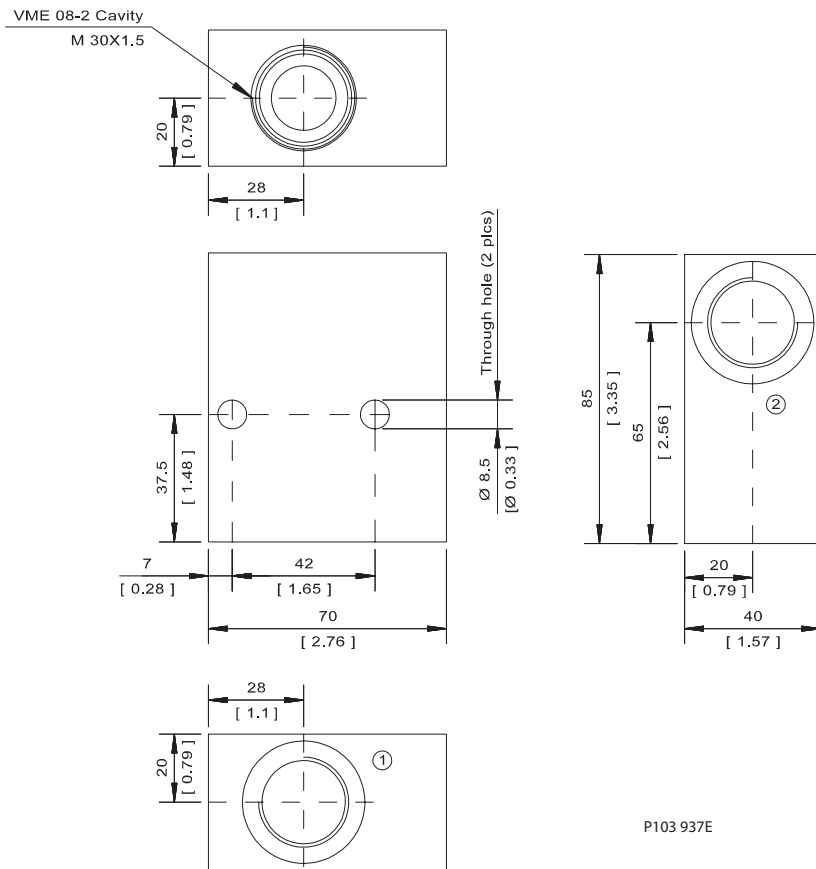

Dimensions

Options

Order Code	Description	Style	Ports
VME 08-DG-12S	Aluminum Housing	DG	SAE #12
VME 08-DG-6B	Aluminum Housing	DG	3/4 BSP