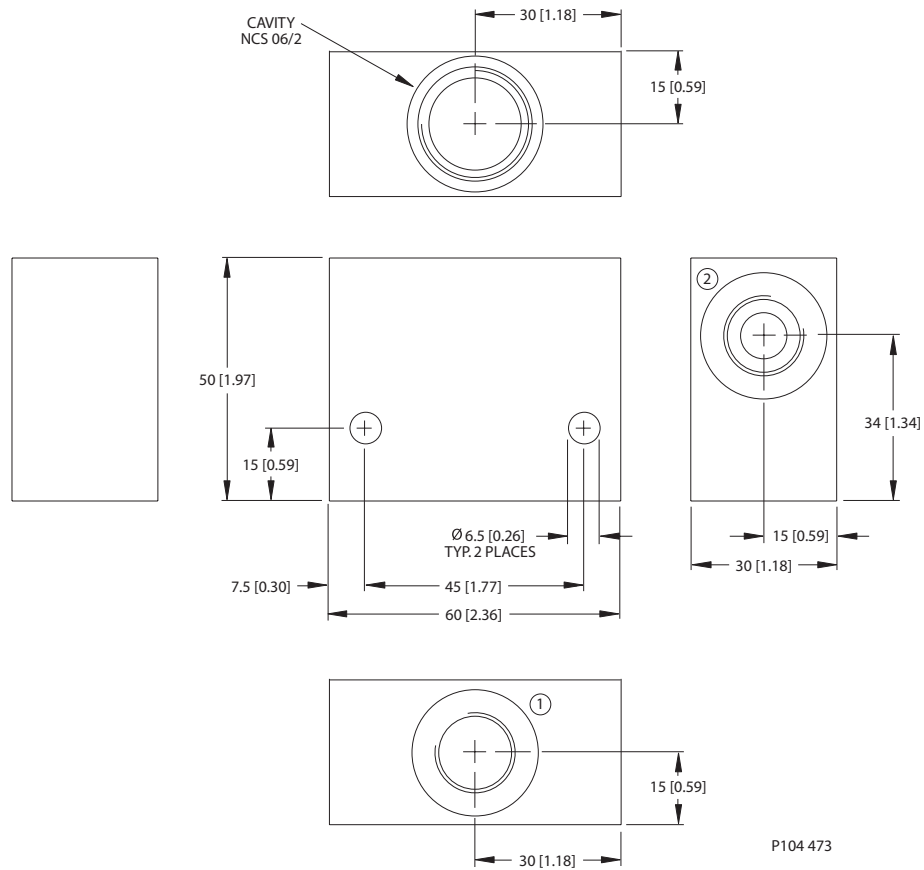

Housing drawing

P104 478

Options

Order Code	Description	Style	Ports
NCS06/2-LG2-1/2	Aluminum Housing, Two #1 Ports	LG2	1/2 BSP
NCS06/2-LG2-8S	Aluminum Housing, Two #1 Ports	LG2	SAE #8

Dimensions

Options

Order Code	Description	Style	Ports
NCS06/2-DG-3/8	Aluminum Housing	DG	3/8 BSP
NCS06/2-DG-6S	Aluminum Housing	DG	SAE #6