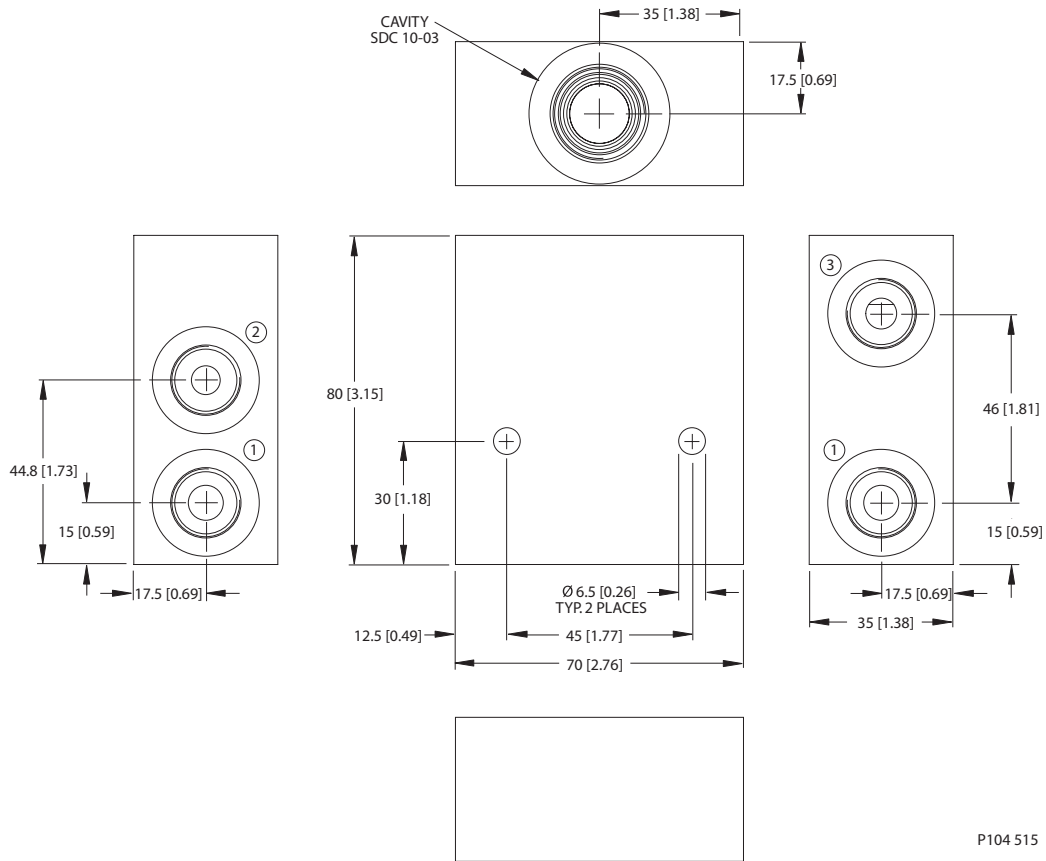

Housing drawing

P104 515

Options

Order Code	Description	Style	Ports
SDC10-3-SI-3B	Aluminum Housing, Two #1 Ports	SI	3/8 BSP