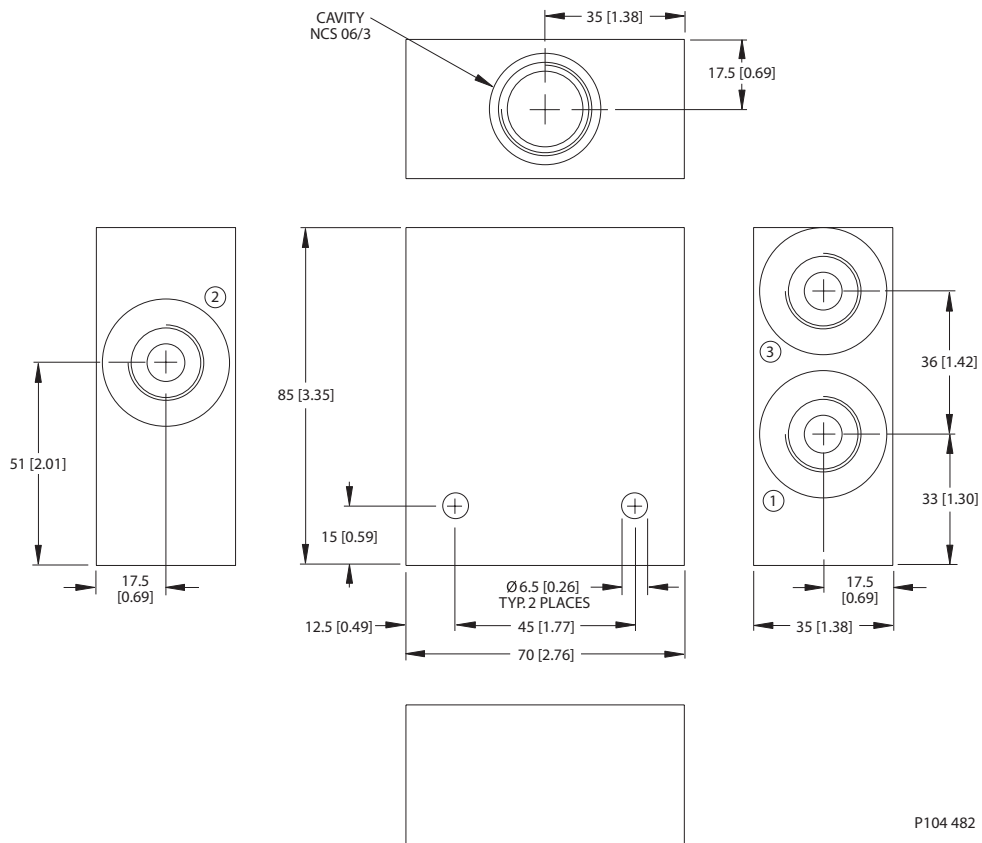

Housing drawing

Options

Order Code	Description	Style	Ports
NCS06/3-LD-85	Aluminum Housing, No Port #1	LD	SAE #8