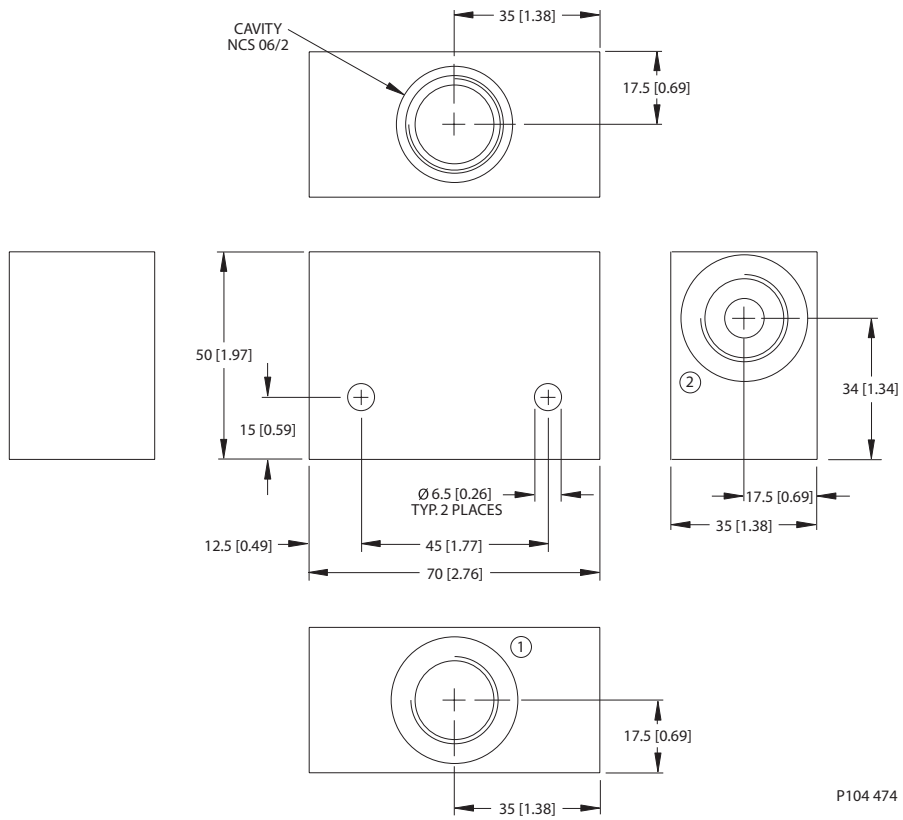

Housing drawing

P104 474

Options

Order Code	Description	Style	Ports
NCS06/2-DG-1/2	Aluminum Housing	DG	1/2 BSP
NCS06/2-DG-8S	Aluminum Housing	DG	SAE #8