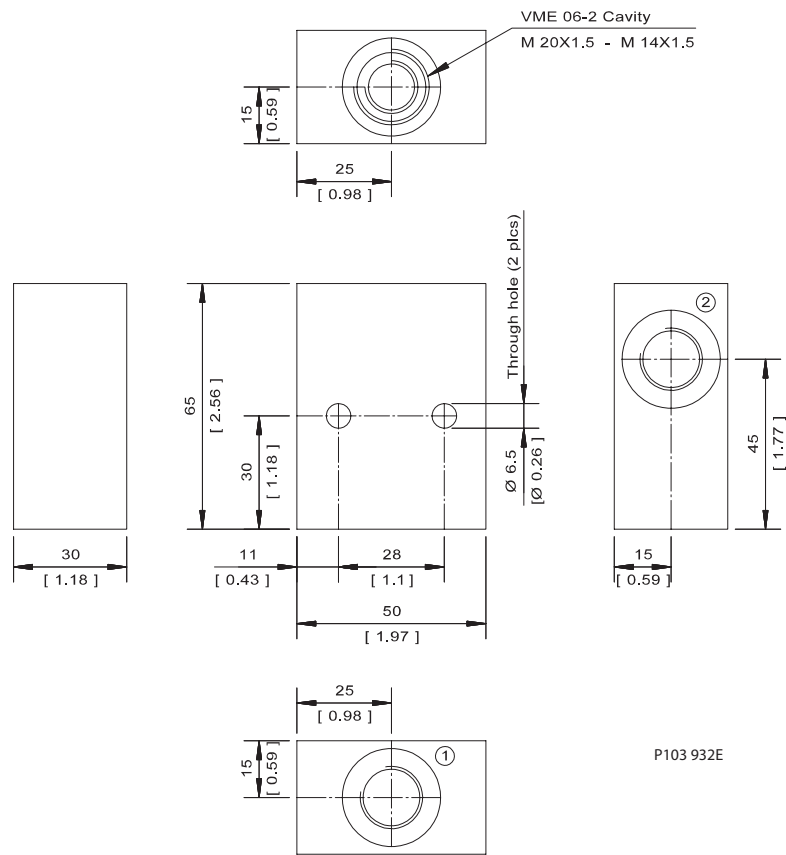

Dimensions

Options

Order Code	Description	Style	Ports
VME 06-DG-3B	Aluminum Housing	DG	3/8 BSP
VME 06-DG-6S	Aluminum Housing	DG	SAE #6