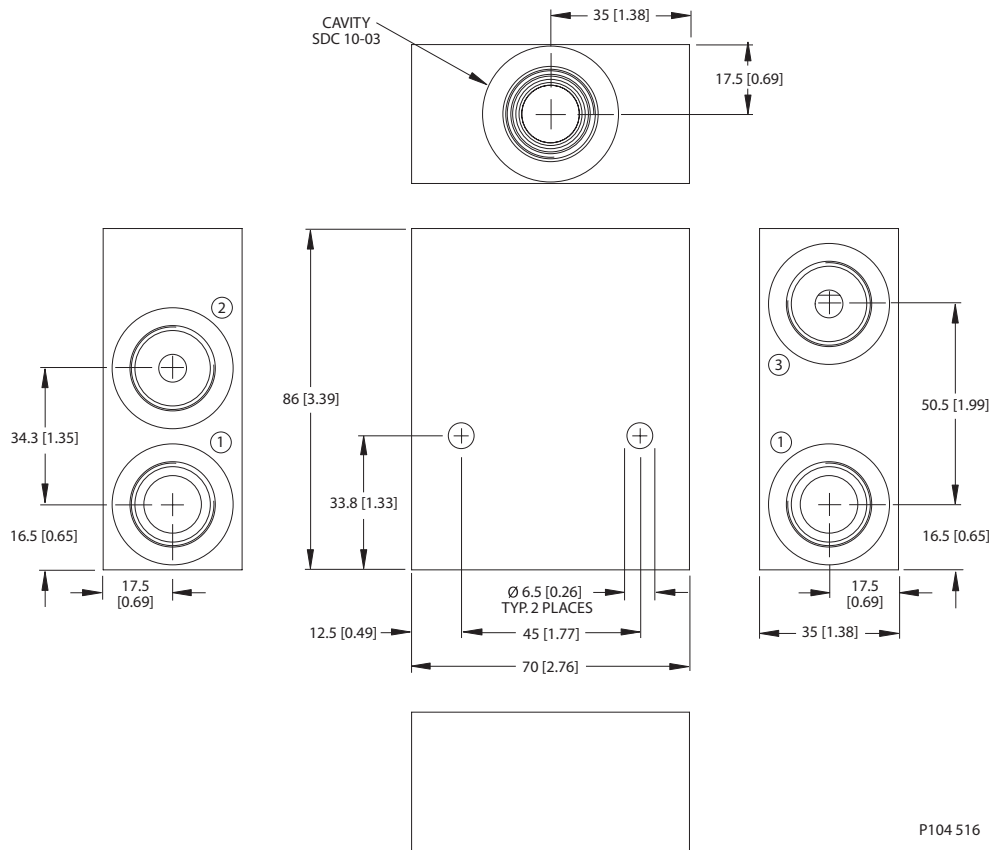

Housing drawing

P104 515

Options

Order Code	Description	Style	Ports
SDC10-3-SI-3B	Aluminum Housing, Two #1 Ports	SI	3/8 BSP

Dimensions

Options

Order Code	Description	Style	Ports
SDC10-3-SI-4B	Aluminum Housing, Two #1 Ports	SI	1/2 BSP