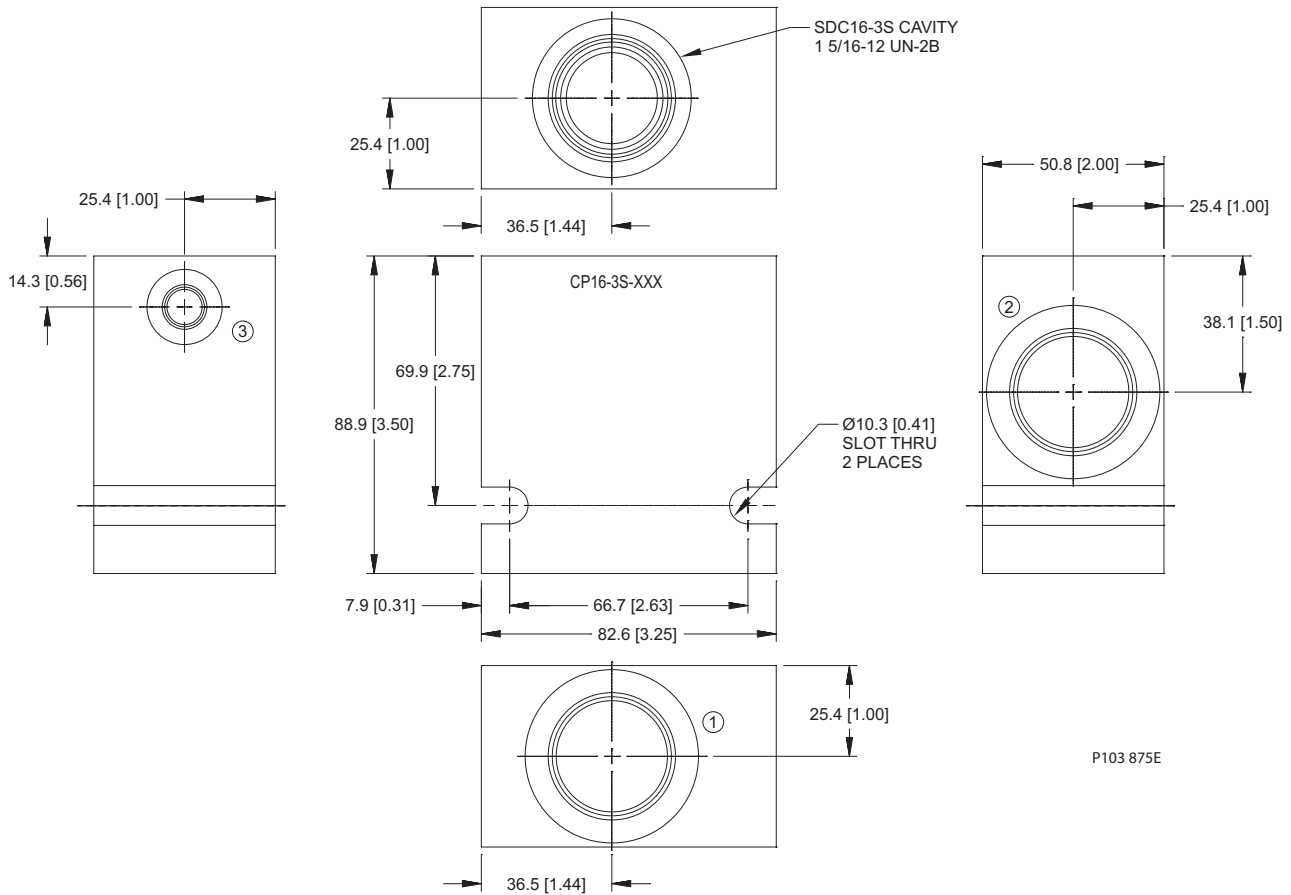

Housing drawing

Options

Order Code	Description	Style	Ports
CP16-3S-12S/4S	Aluminum Housing, Pilot at Port #3	Standard	SAE #12, #4
CP16-3S-16S/4S	Aluminum Housing, Pilot at Port #3	Standard	SAE #16, #4
CP16-3S-6B/2B	Aluminum Housing, Pilot at Port #3	Standard	3/4 BSP, 1/4 BSP
CP16-3S-8B/2B	Aluminum Housing, Pilot at Port #3	Standard	1 BSP, 1/4 BSP