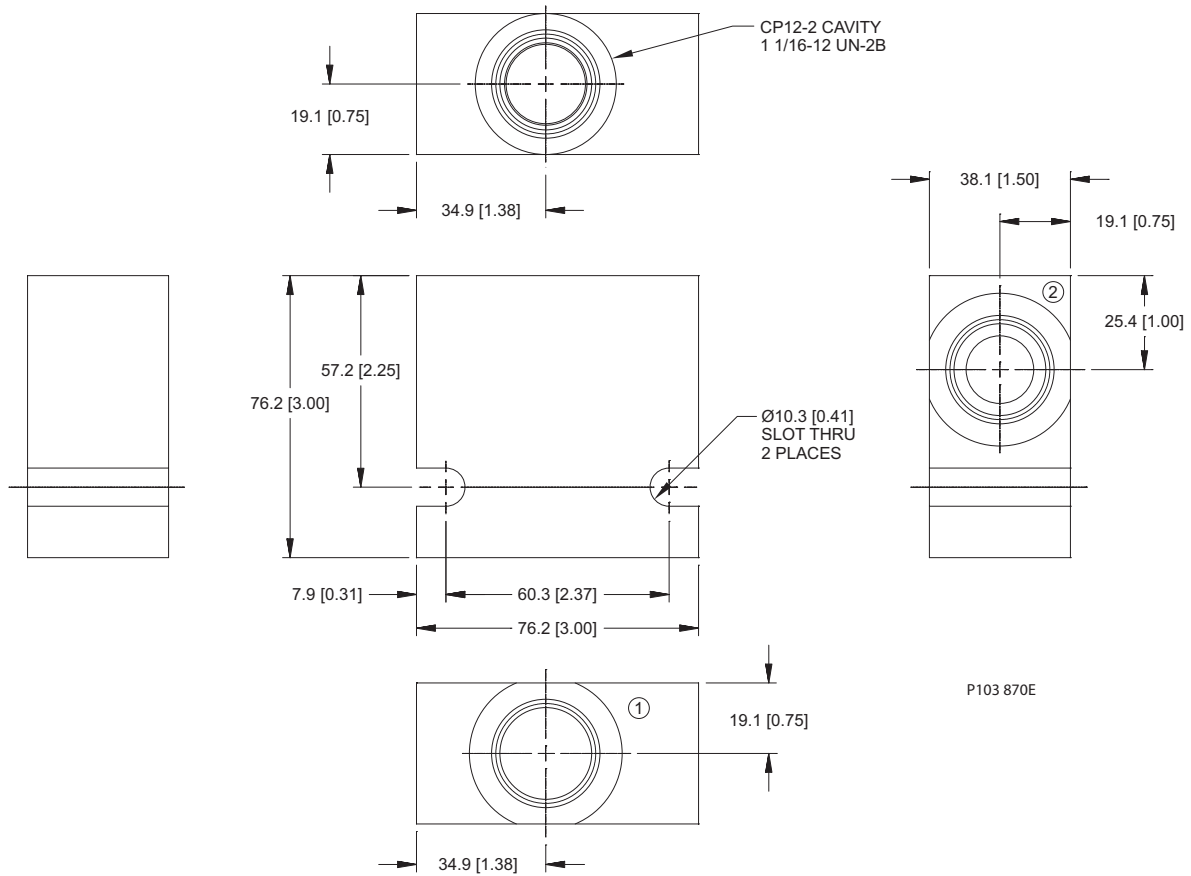

Housing drawing

Options

Order Code	Description	Style	Ports
CP12-2-10S	Aluminum Housing	Standard	SAE #10
CP12-2-12S	Aluminum Housing	Standard	SAE #12
CP12-2-4B	Aluminum housing	Standard	1/2 BSP
CP12-2-6B	Aluminum housing	Standard	3/4 BSP
CP12-2-S10S	Steel Housing	Standard	SAE #10
CP12-2-S12S	Steel Housing	Standard	SAE #12