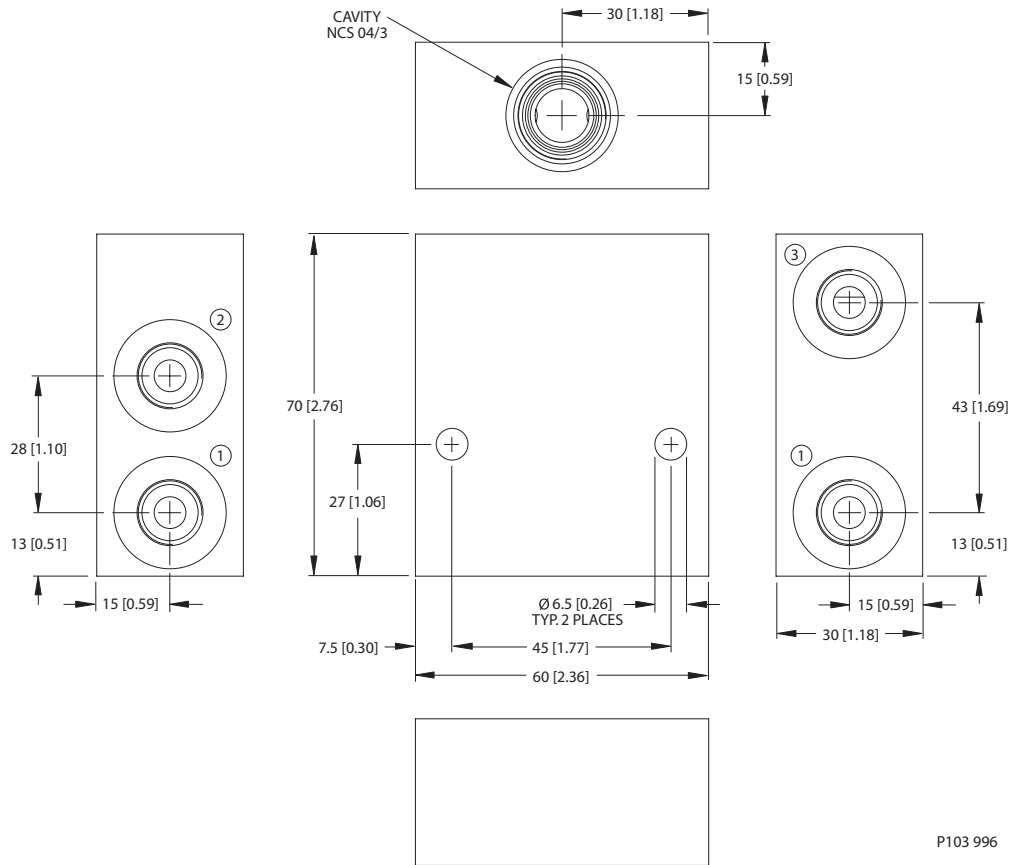

Dimensions

Options

Order Code	Description	Style	Ports
NCS04/3-SI-1/4	Aluminum Housing, Two #1 Ports	SI	1/4 BSP