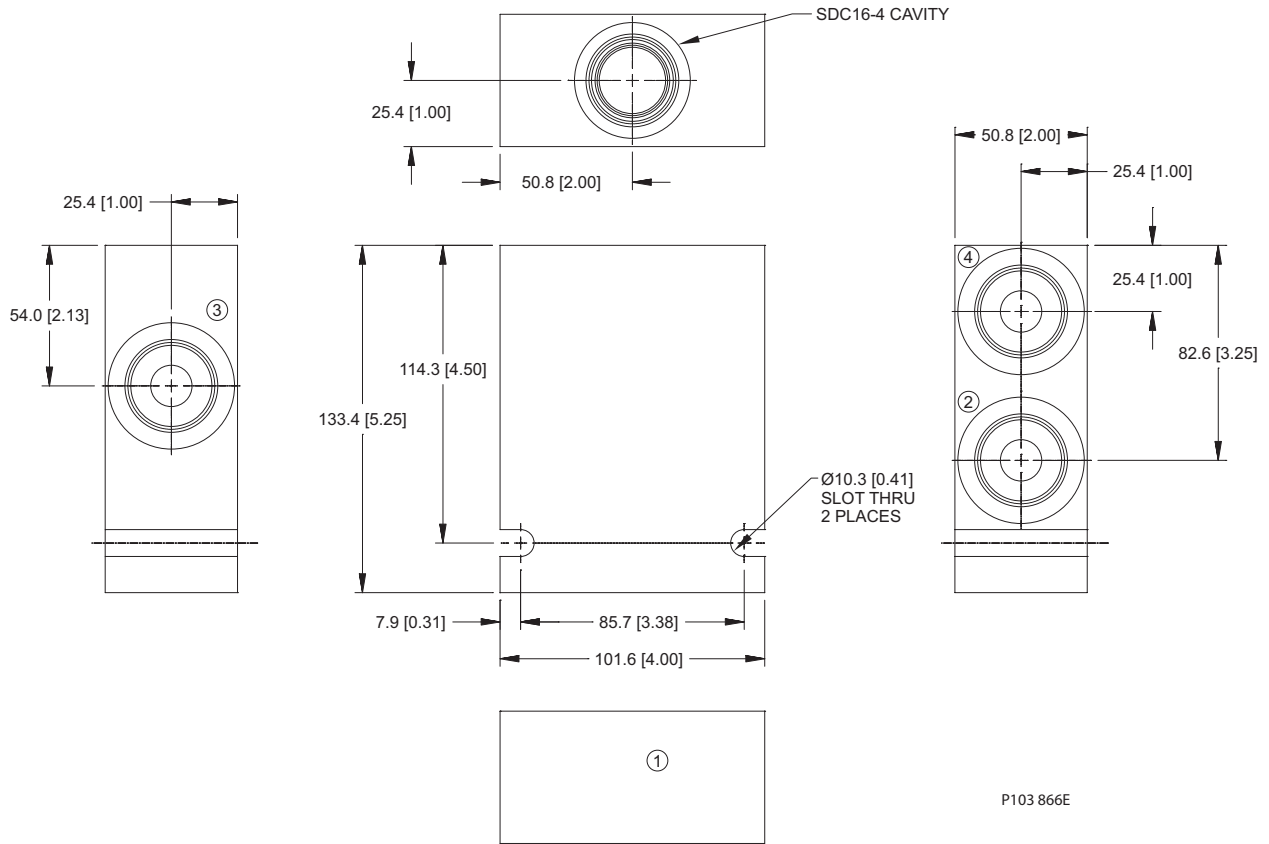

Dimensions

Options

Order Code	Description	Style	Ports
CP16-4-12S-X1	Aluminum Housing, No Port #1	Omit port 1	SAE #12
CP16-4-16S-X1	Aluminum Housing, No Port #1	Omit port 1	SAE #16