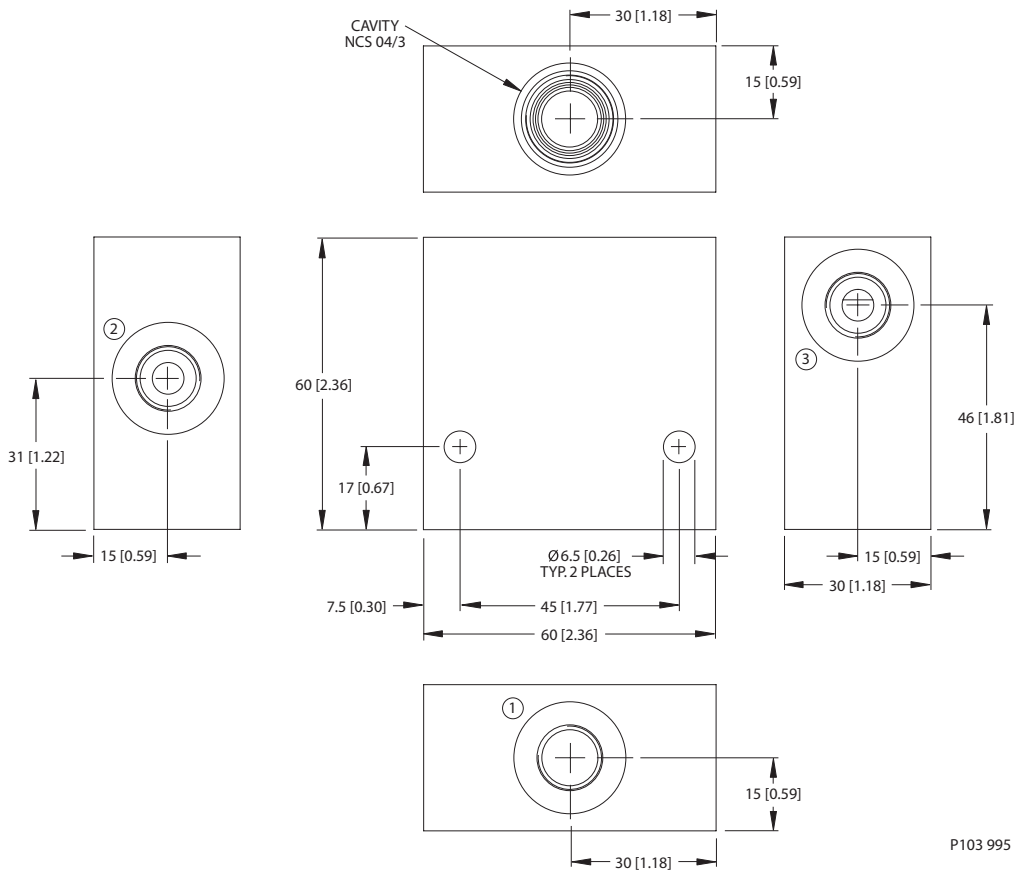

Housing drawing

Options

Order Code	Description	Style	Ports
NCS04/3-SE-1/4	Aluminum Housing	SE	1/4 BSP