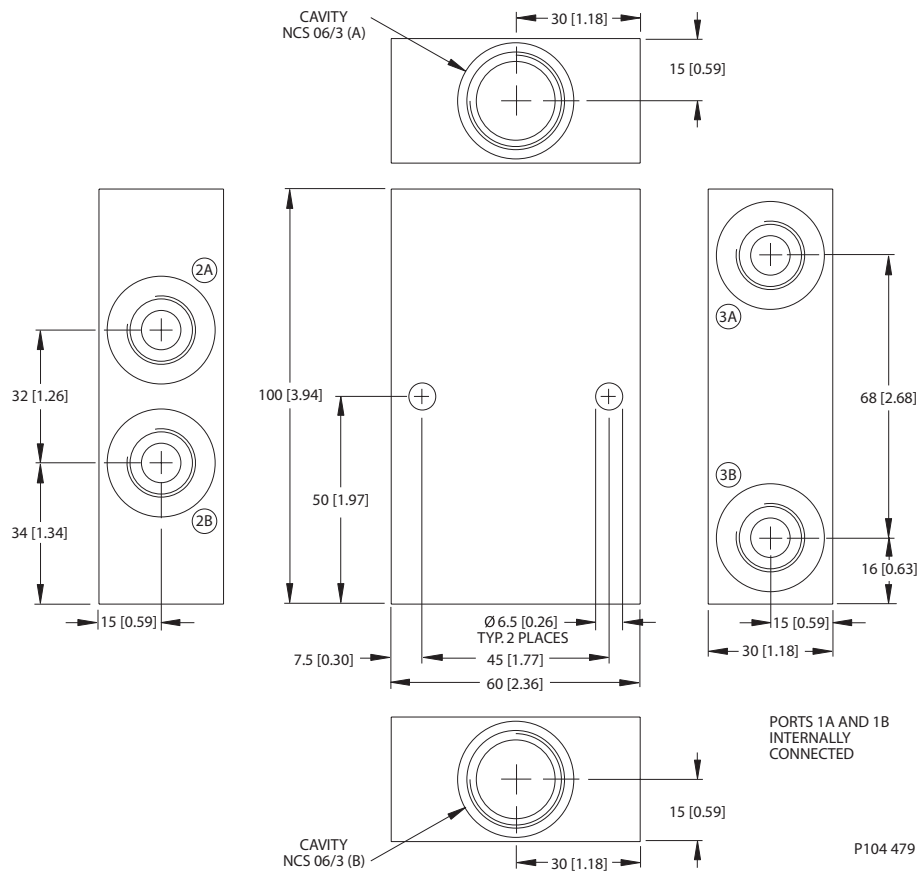

Dimensions

Options

Order Code	Description	Style	Ports
NCS06/3-DL-3/8	Alum. Hsg., 2 Cavities w/#1 Ports Conn.	DL	3/8 BSP
NCS06/3-DL-6S	Alum. Hsg., 2 Cavities w/#1 Ports Conn.	DL	SAE #6