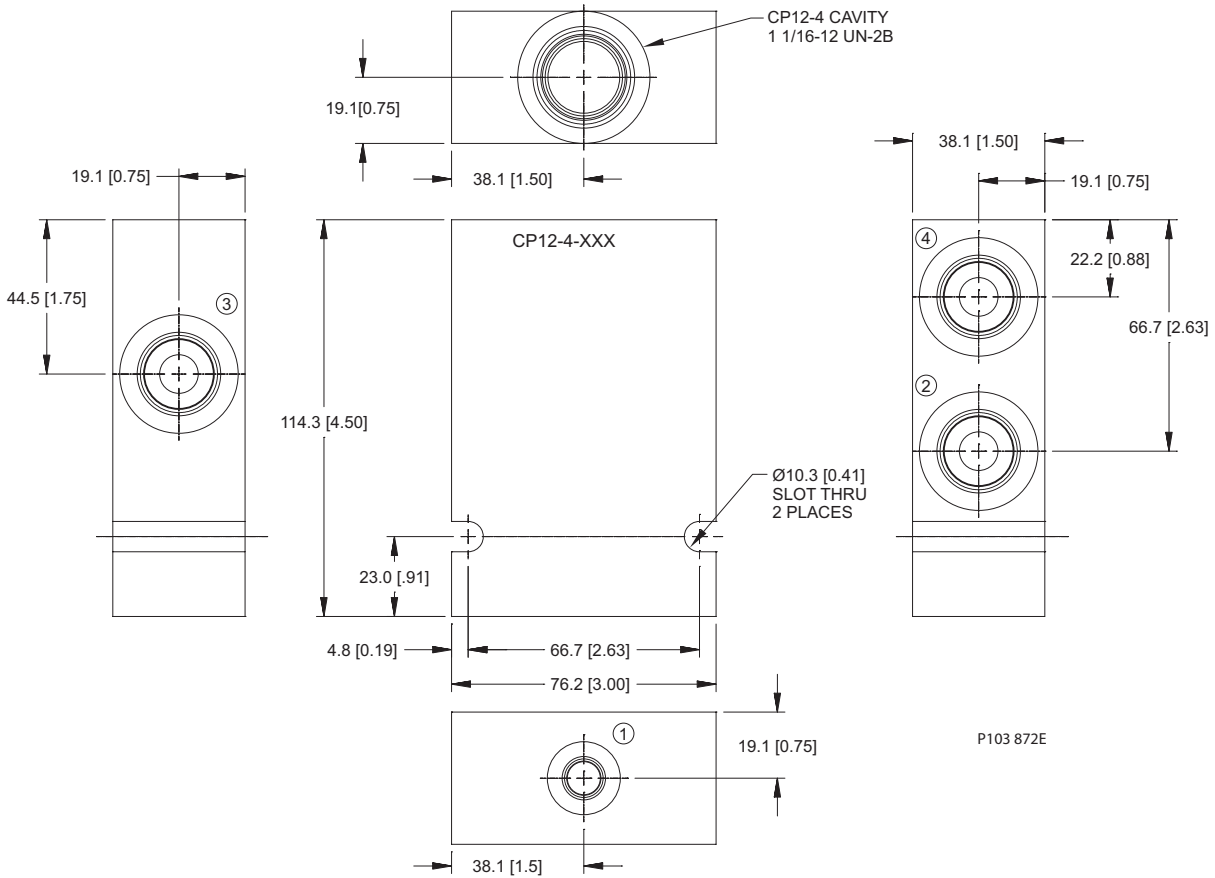

Housing drawing

Options

Order Code	Description	Style	Ports
CP12-4-10S	Aluminum Housing	Standard	SAE #10
CP12-4-10S/4S	Aluminum Housing, Pilot at Port #1	Standard	SAE #10, #4
CP12-4-10S-X1	Aluminum Housing, No Port #1	Omit port 1	SAE #10
CP12-4-3B	Aluminum Housing	Standard	3/8 BSP
CP12-4-3B-X1	Aluminum Housing, No Port #1	Omit port 1	3/8 BSP
CP12-4-4B	Aluminum Housing	Standard	1/2 BSP
CP12-4-4B-X1	Aluminum Housing, No Port #1	Omit port 1	1/2 BSP
CP12-4-8S	Aluminum Housing	Standard	SAE #8
CP12-4-8S/4S	Aluminum Housing, Pilot at Port #1	Standard	SAE #10, #4
CP12-4-8S-X1	Aluminum Housing, No Port #1	Omit port 1	SAE #8