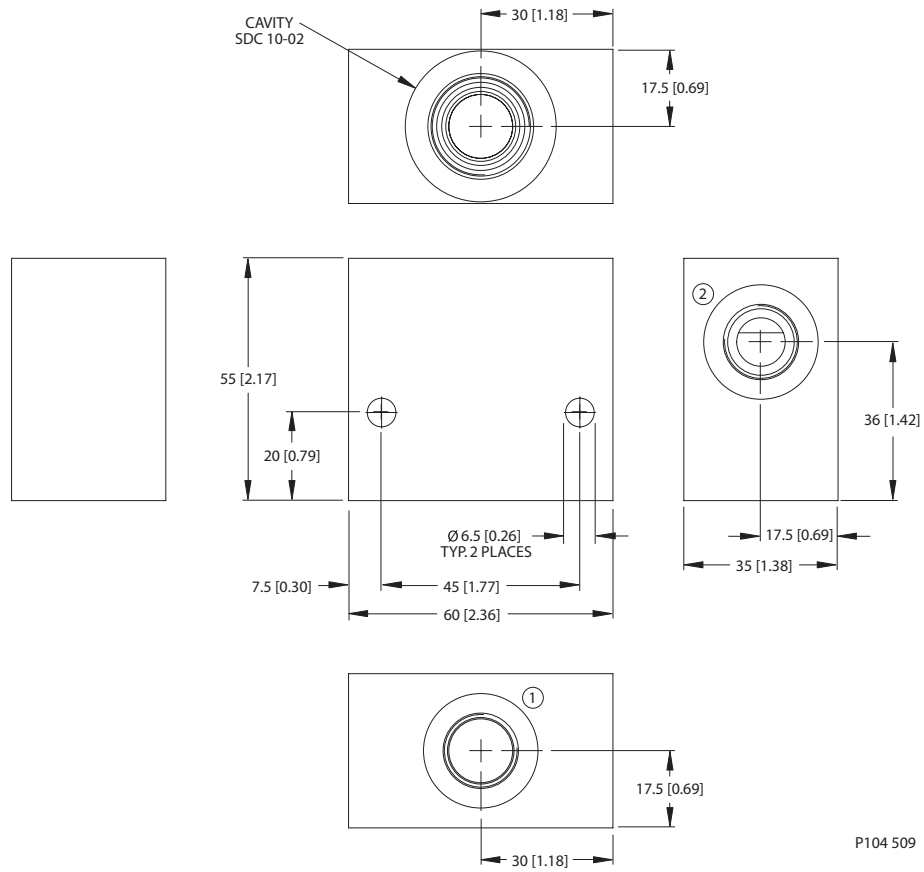

Housing drawing

P104 511

Options

Order Code	Description	Style	Ports
SDC10-2-LG1-4B	Aluminum Housing, Two #2 Ports	LG1	1/2 BSP

Dimensions

Options

Order Code	Description	Style	Ports
SDC10-2-DG-3B	Aluminum Housing	DG	3/8 BSP