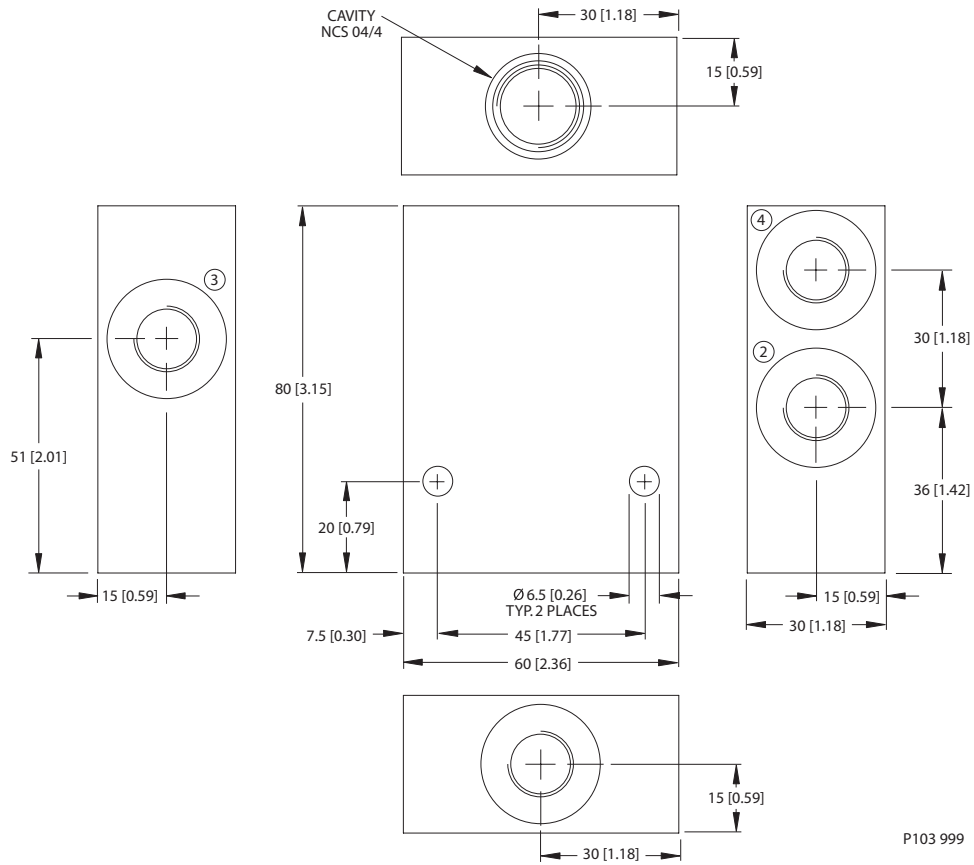

Housing drawing

Options

Order Code	Description	Style	Ports
NCS04/3-L-6S	Aluminum Housing, Two #1 Ports	L	SAE #6