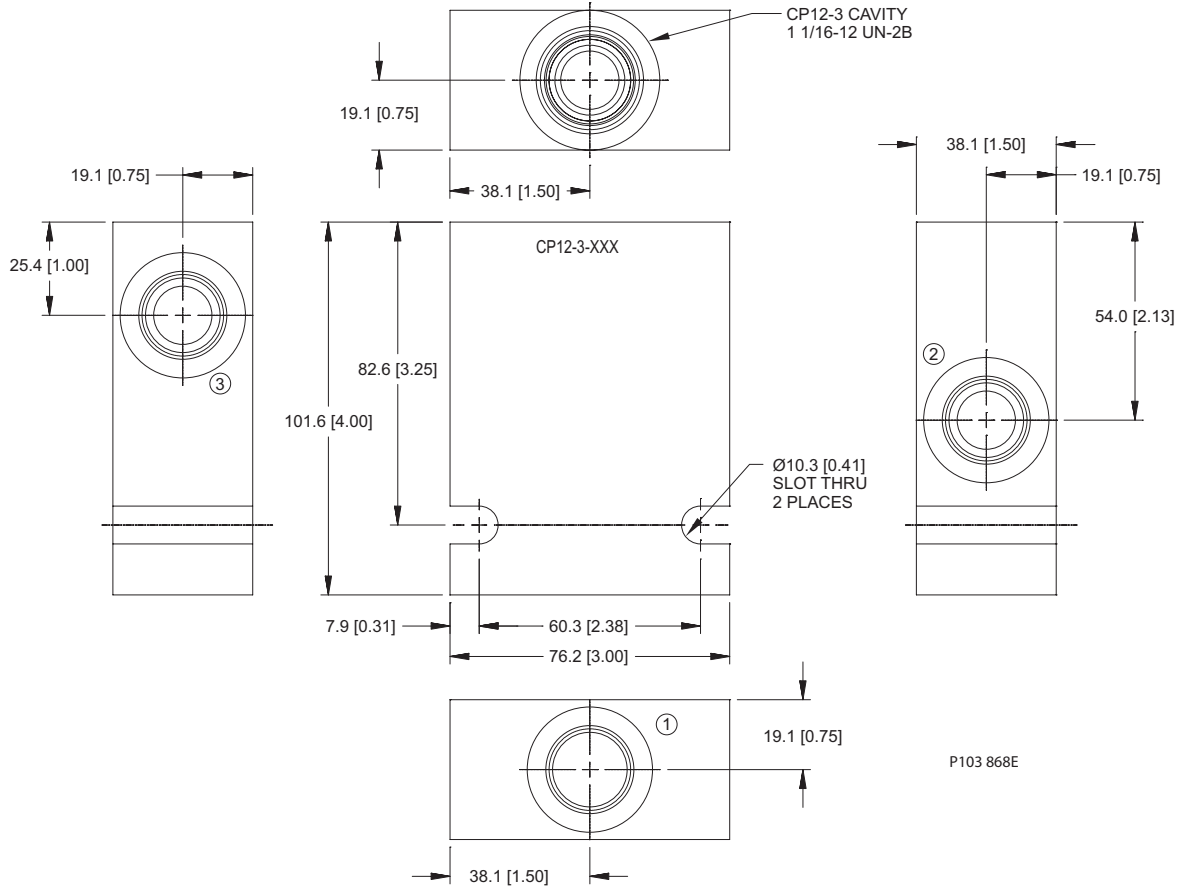

Dimensions

Options

Order Code	Description	Style	Ports
CP12-3-10S	Aluminum Housing	Standard	SAE #10
CP12-3-12S	Aluminum Housing	Standard	SAE #12
CP12-3-4B	Aluminum Housing	Standard	1/2 BSP
CP12-3-6B	Aluminum Housing	Standard	3/4 BSP
CP12-3-S10S	Steel Housing	Standard	SAE #10
CP12-3-S12S	Steel Housing	Standard	SAE #12