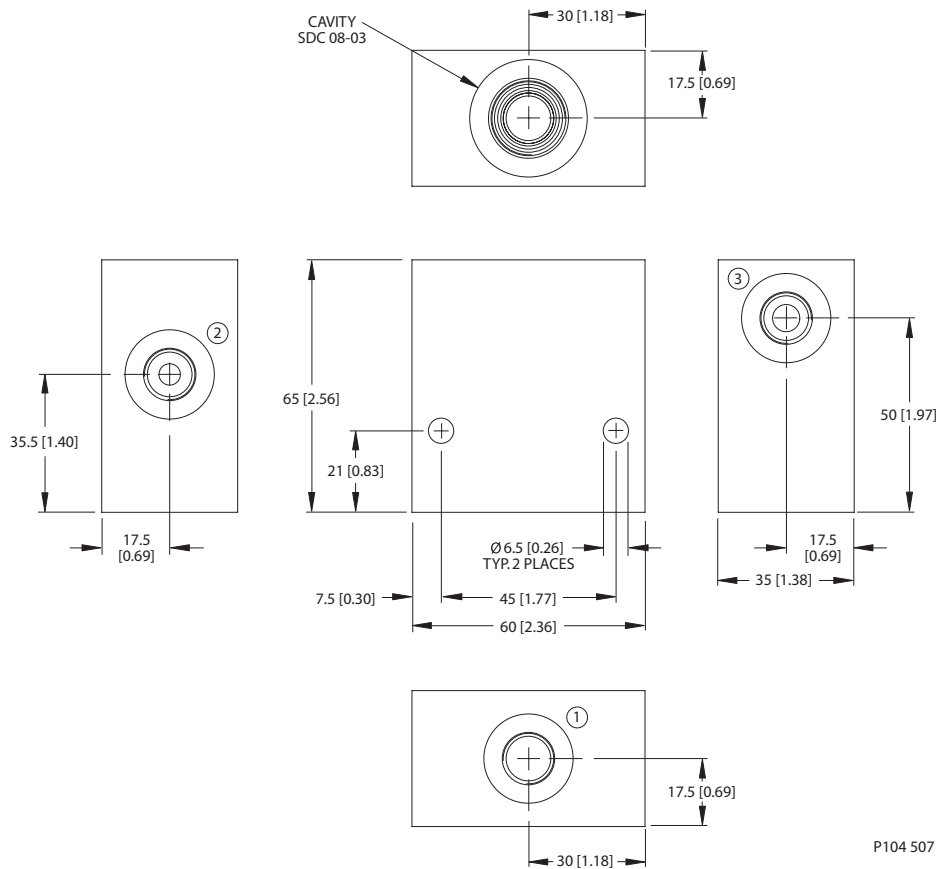

Housing drawing

Options

Order Code	Description	Style	Ports
SDC08-3-SE-2B	Aluminum Housing	SE	1/4 BSP
SDC08-3-SE-3B	Aluminum Housing	SE	3/8 BSP