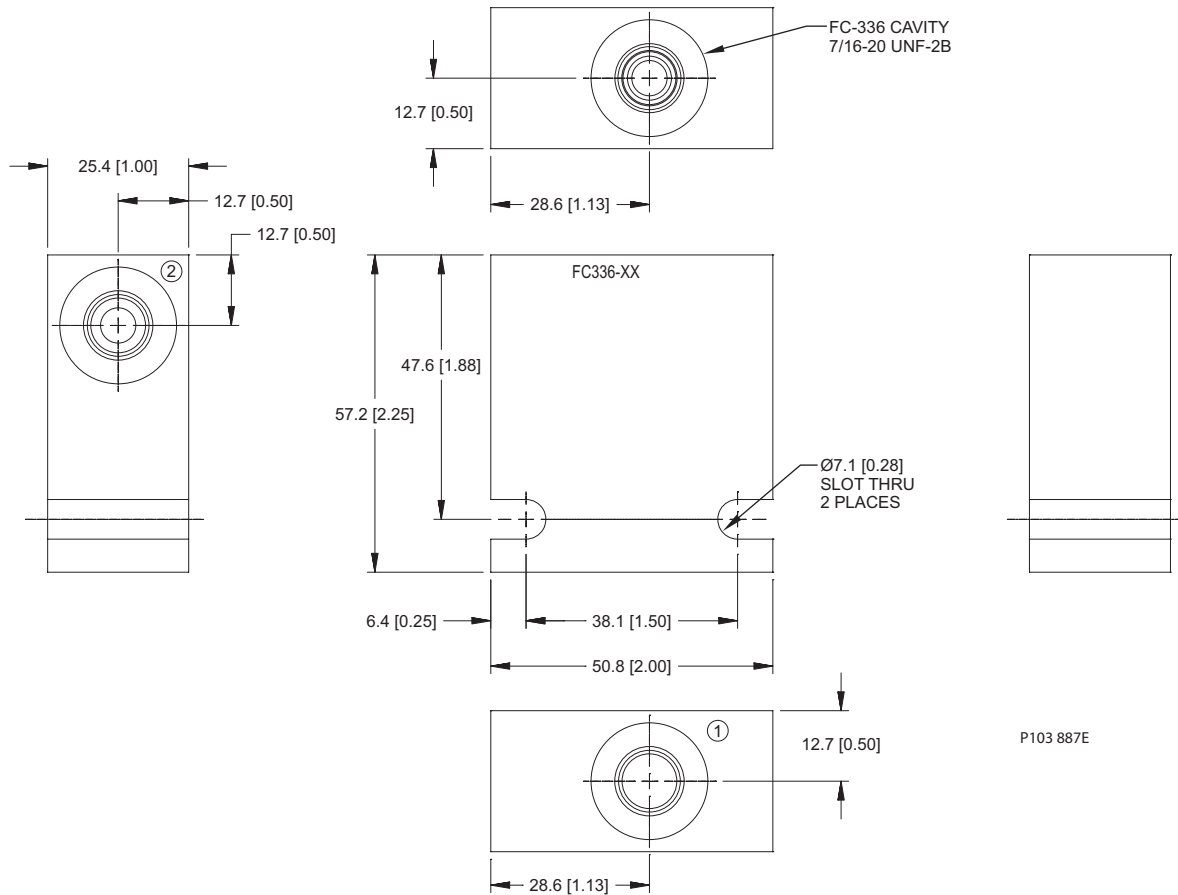

Housing drawing

Options

Order Code	Description	Style	Ports
FC336-4S	Aluminum Housing	Standard	SAE #4