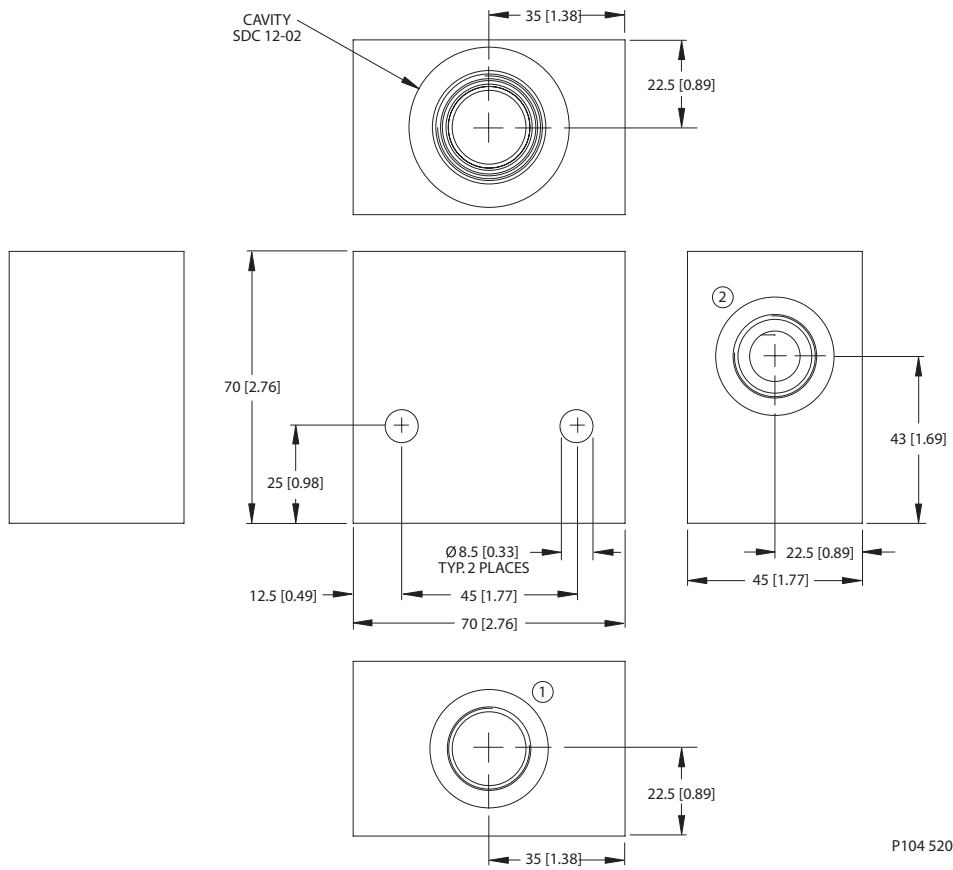

Housing drawing

Options

Order Code	Description	Style	Ports
SDC12-2-DG-4B	Aluminum Housing	DG	1/2 BSP