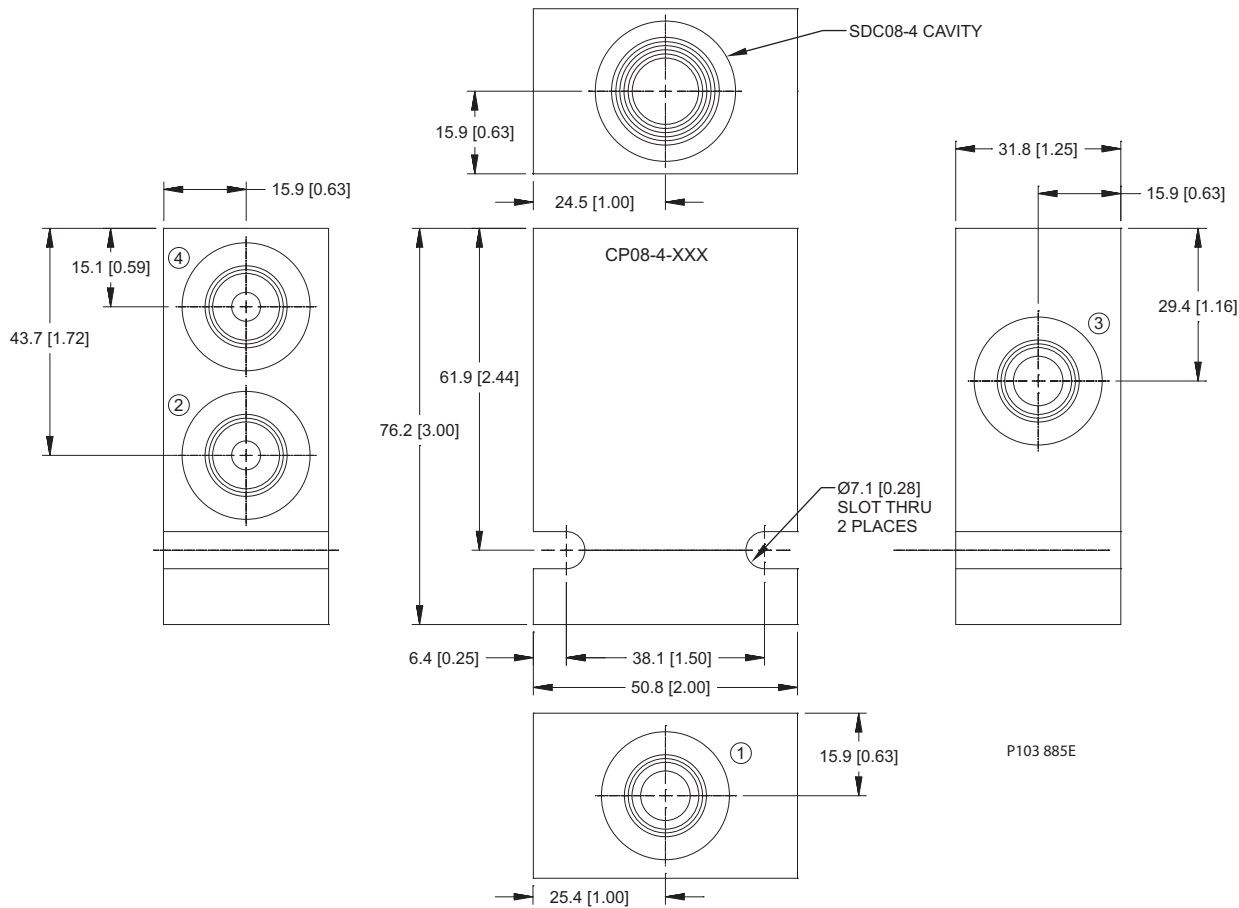

Housing drawing

Options

Order Code	Description	Style	Ports
CP08-4-4S	Aluminum Housing	Standard	SAE #4
CP08-4-6S	Aluminum Housing	Standard	SAE #6