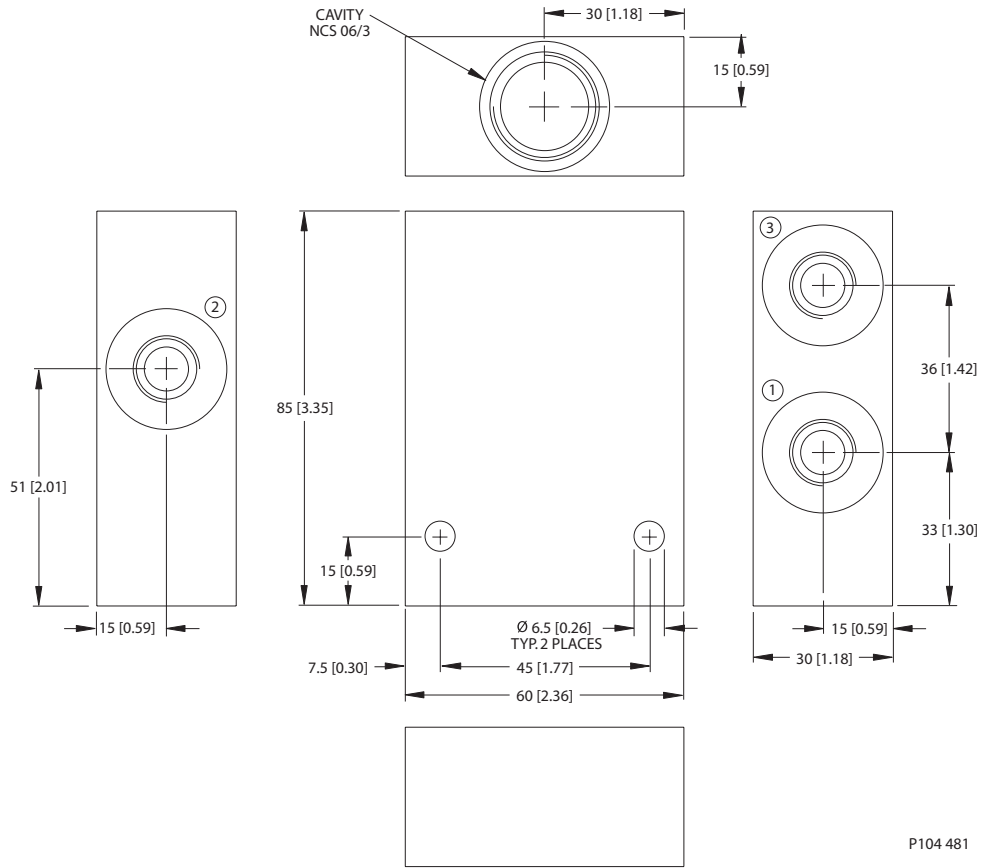

Housing drawing

P104 480

Options

Order Code	Description	Style	Ports
NCS06/3-DL-1/2	Alum. Hsg., 2 Cavities w/#1 Ports Conn.	DL	1/2 BSP
NCS06/3-DL-8S	Alum. Hsg., 2 Cavities w/#1 Ports Conn.	DL	SAE #8

Dimensions