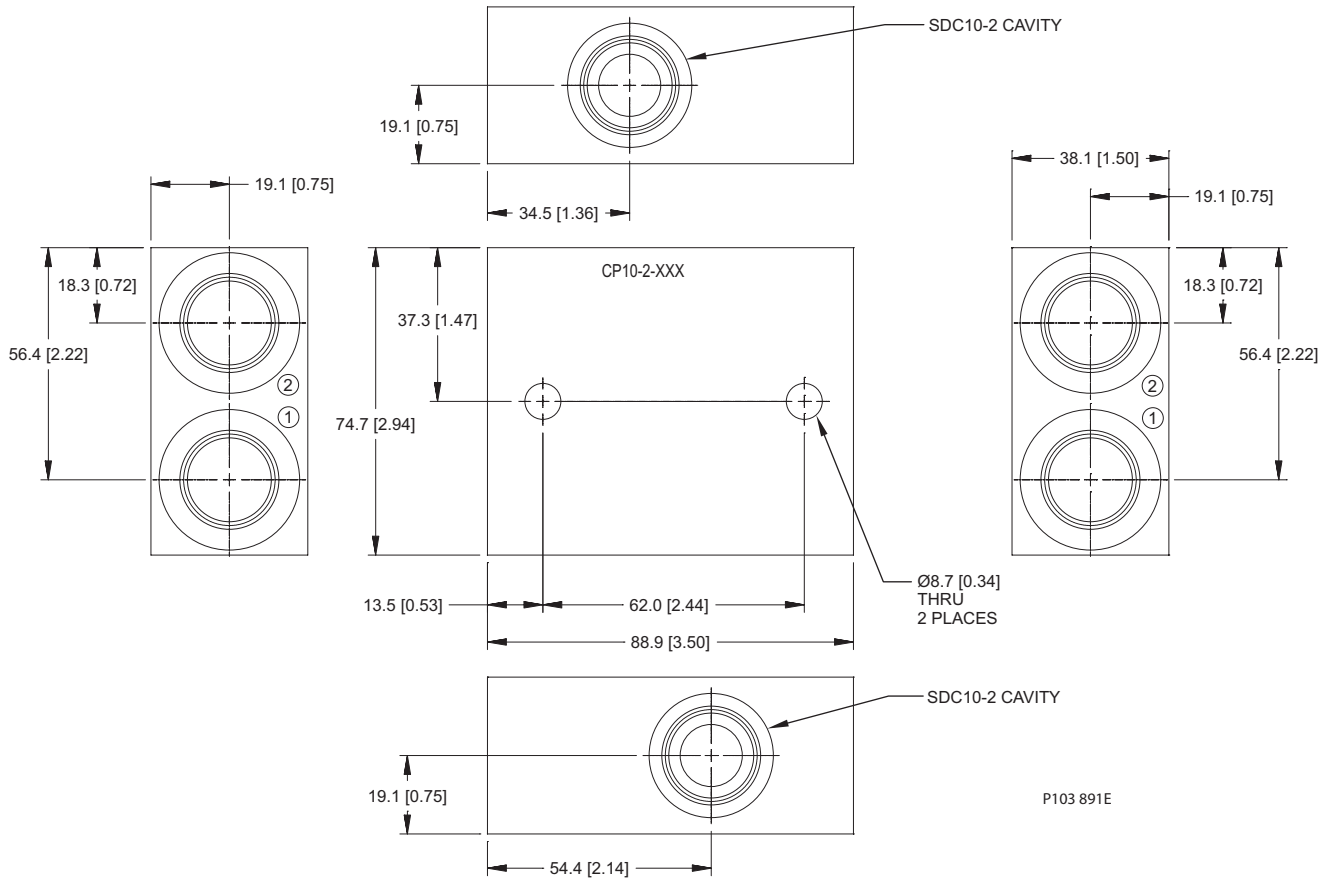

Housing drawing

Options

Order Code	Description	Style	Ports
CP10-2-8S-2PL	Parallel housing	Parallel	SAE #8

Dimensions

Options

Order Code	Description	Style	Ports
SDC10-2-DG-4B	Aluminum Housing	DG	1/2 BSP

Housing drawing