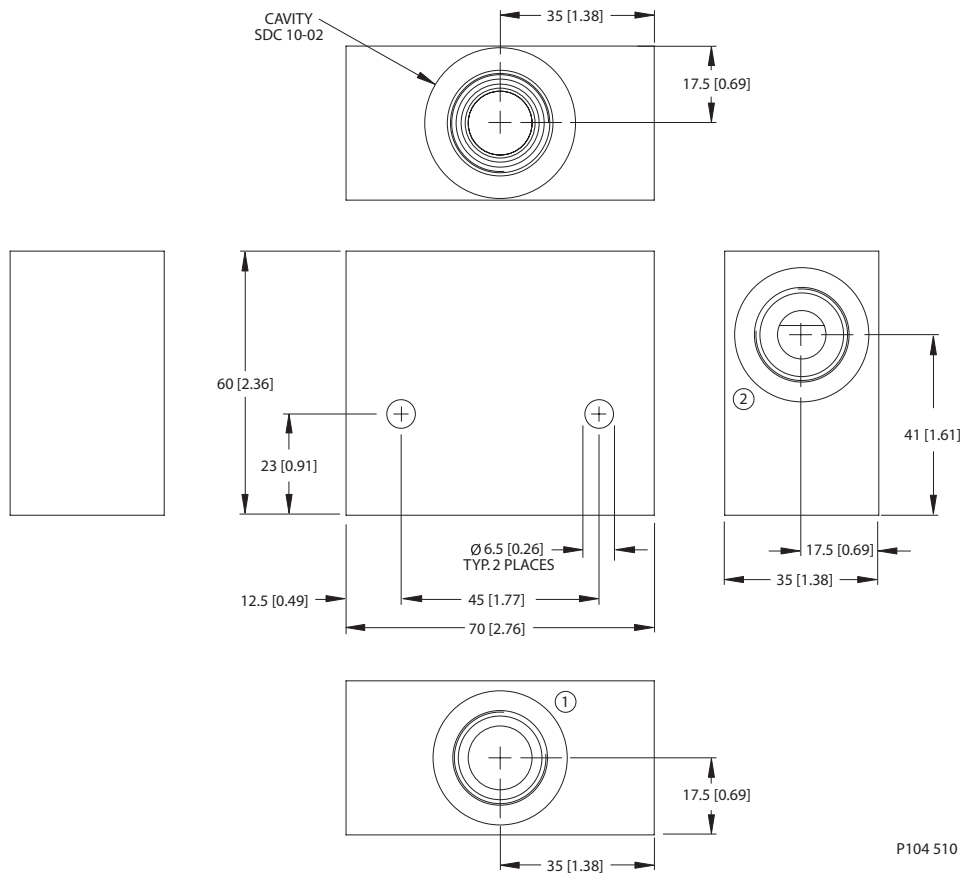

Dimensions

Options

Order Code	Description	Style	Ports
SDC10-2-DG-4B	Aluminum Housing	DG	1/2 BSP