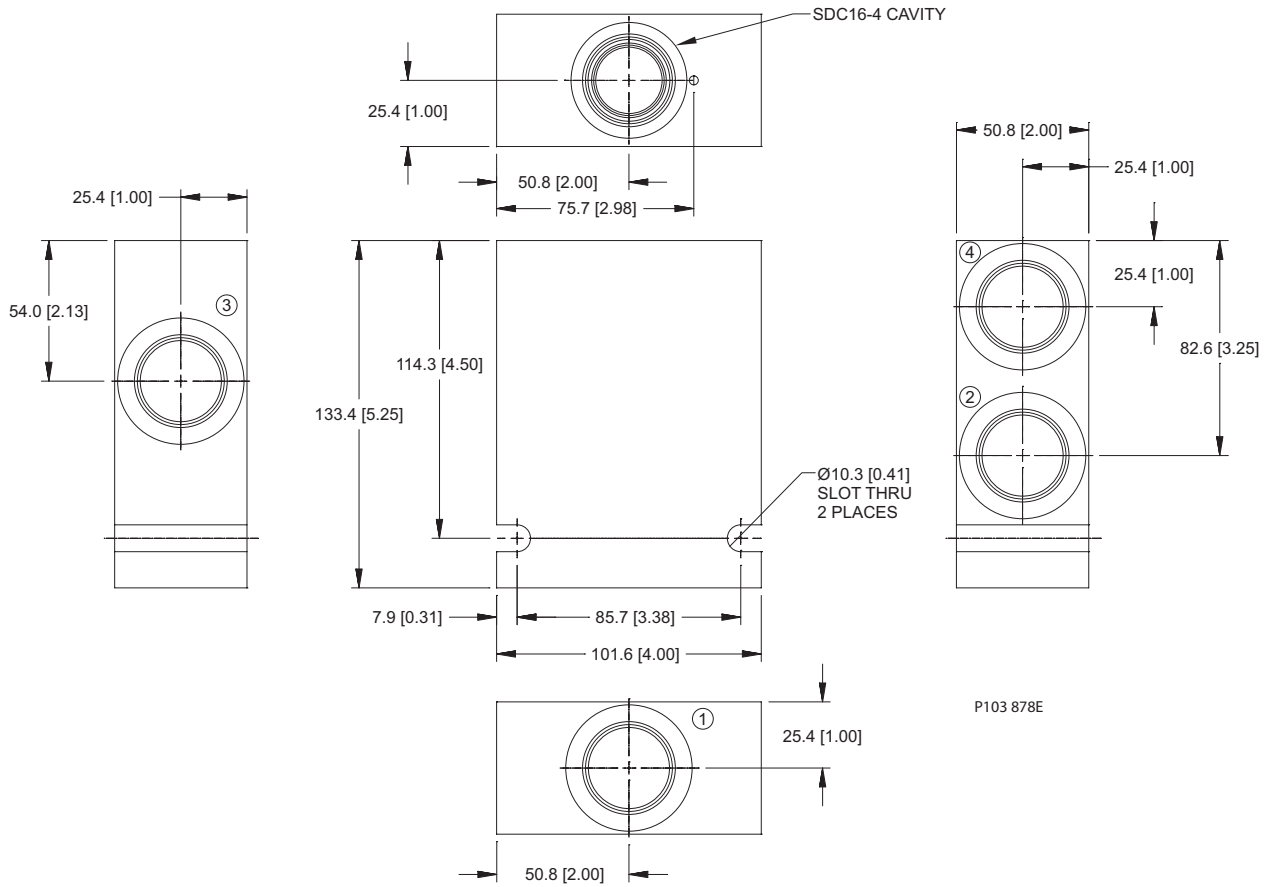

Housing drawing

Options

Order Code	Description	Style	Ports
CP16-4-12S	Aluminum Housing	Standard	SAE #12
CP16-4-16S	Aluminum Housing	Standard	SAE #16
CP16-4-6B	Aluminum Housing	Standard	3/4 BSP
CP16-4-8B	Aluminum Housing	Standard	1 BSP