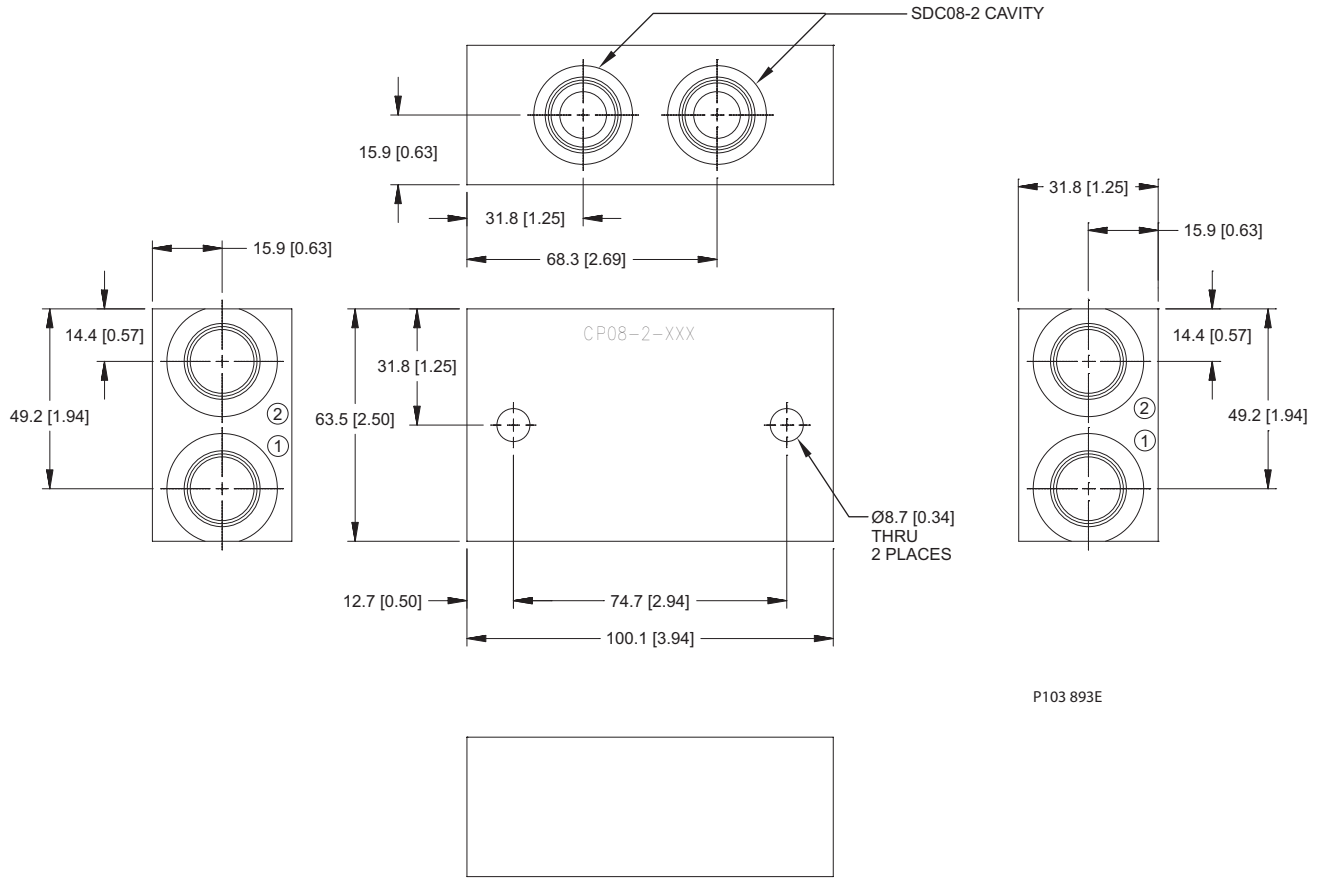

Dimensions

P103 893E

Options

Order Code	Description	Style	Ports
CP08-2-8S-2PL	Aluminum Housing - Parallel	Parallel	SAE #8