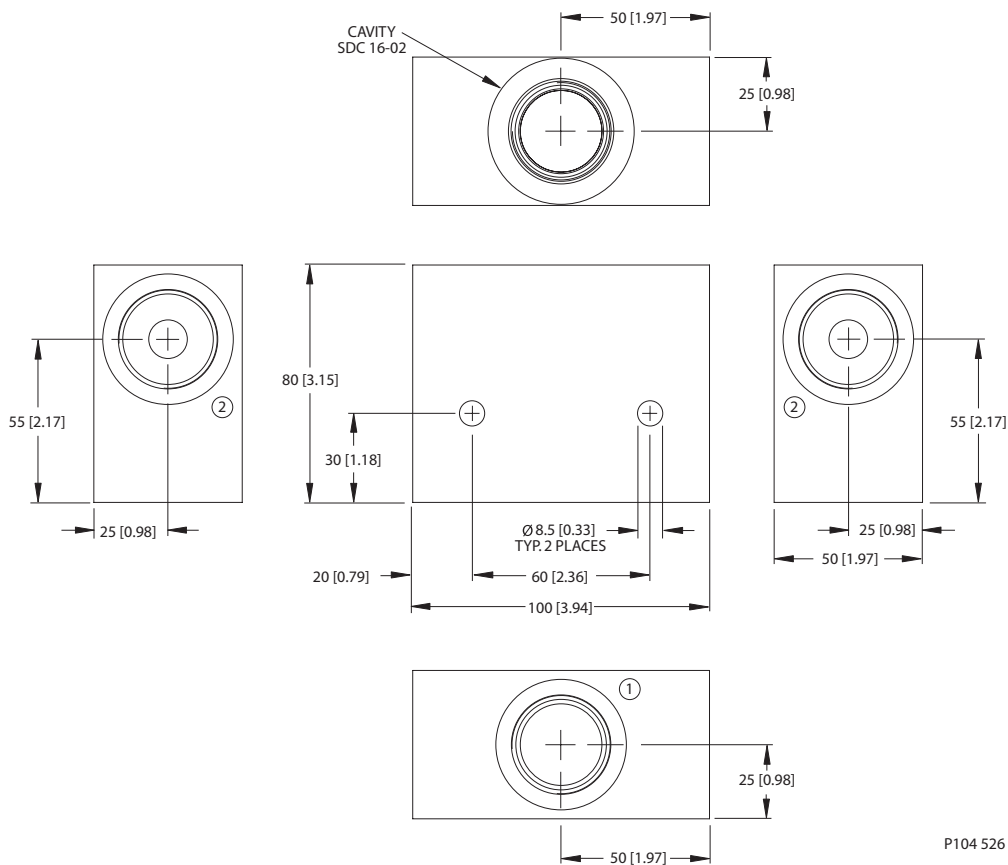

Dimensions

Options

Order Code	Description	Style	Ports
SDC16-2-HG1-8B	Aluminum Housing, Two #2 Ports	HG1	1 BSP