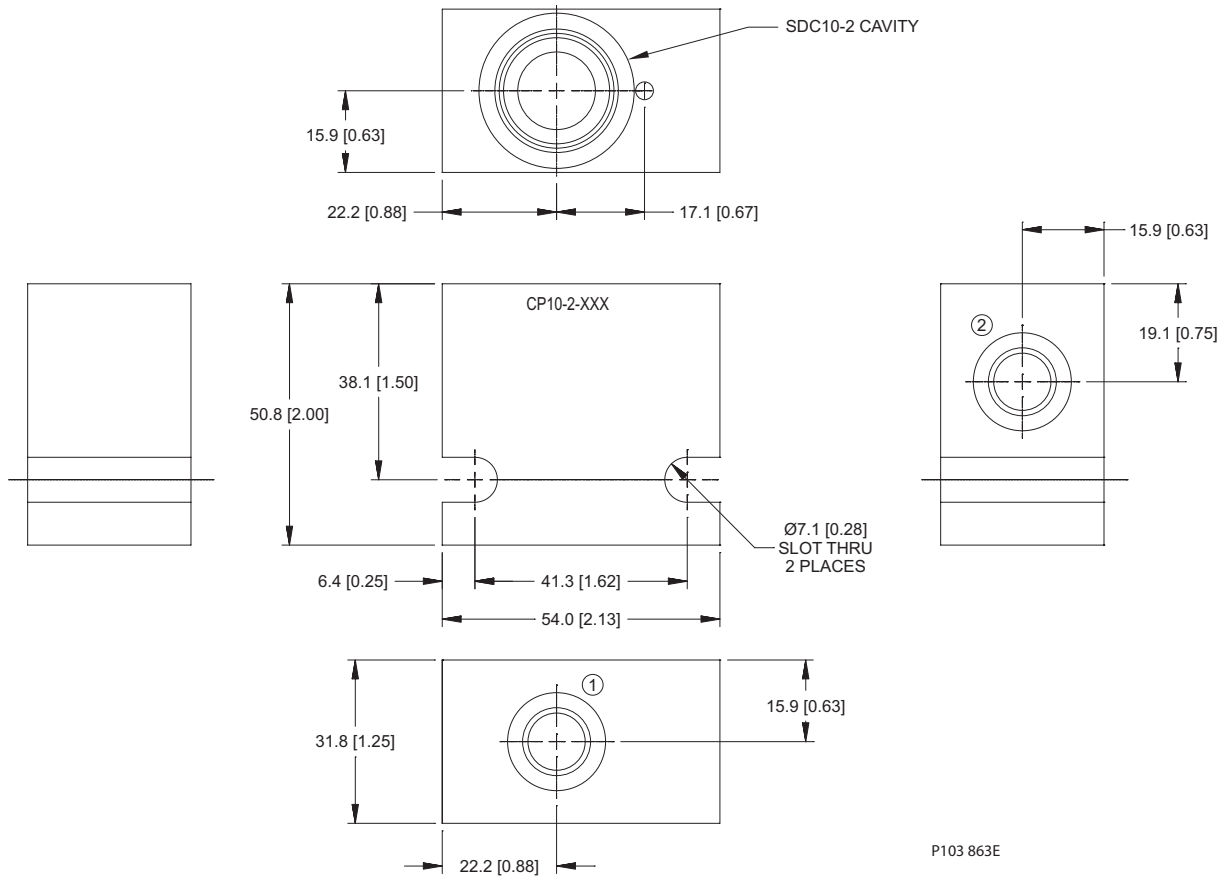

Dimensions

Options

Order Code	Description	Style	Ports
CP10-2-6S	Aluminum Housing	Standard	SAE #6
CP10-2-8S	Aluminum Housing	Standard	SAE #8
CP10-2-S6S	Steel Housing	Standard	SAE #6
CP10-2-S8S	Steel Housing	Standard	SAE #8