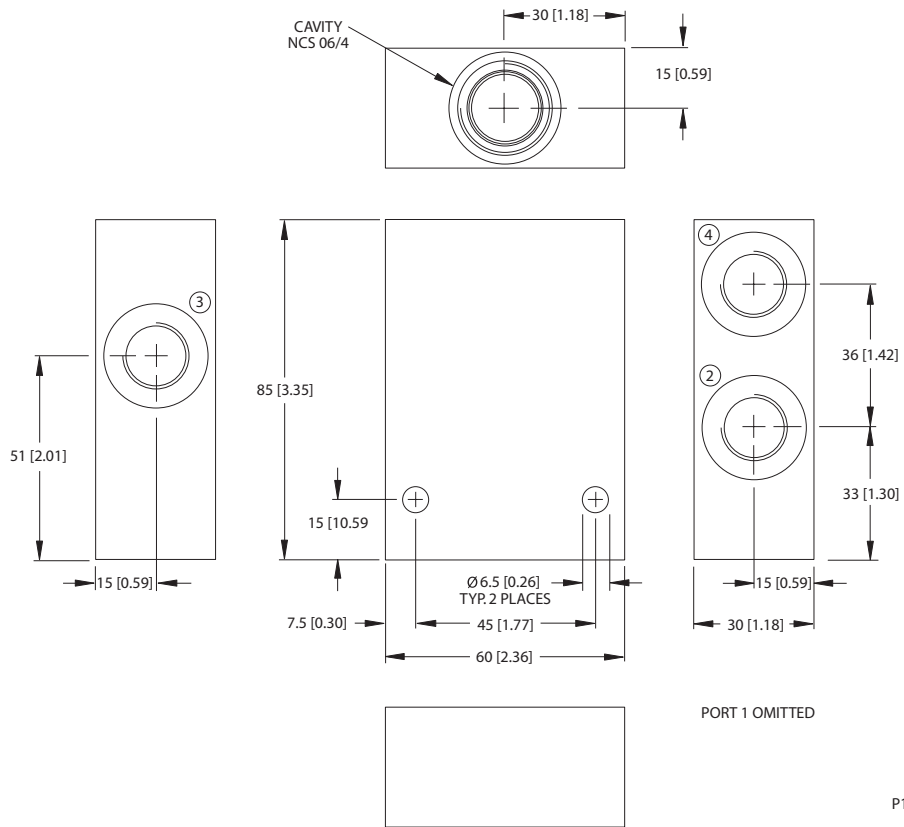

Housing drawing

Options

Order Code	Description	Style	Ports
NCS06/4-LD-3/8	Aluminum Housing, No Port #1	LD	3/8 BSP