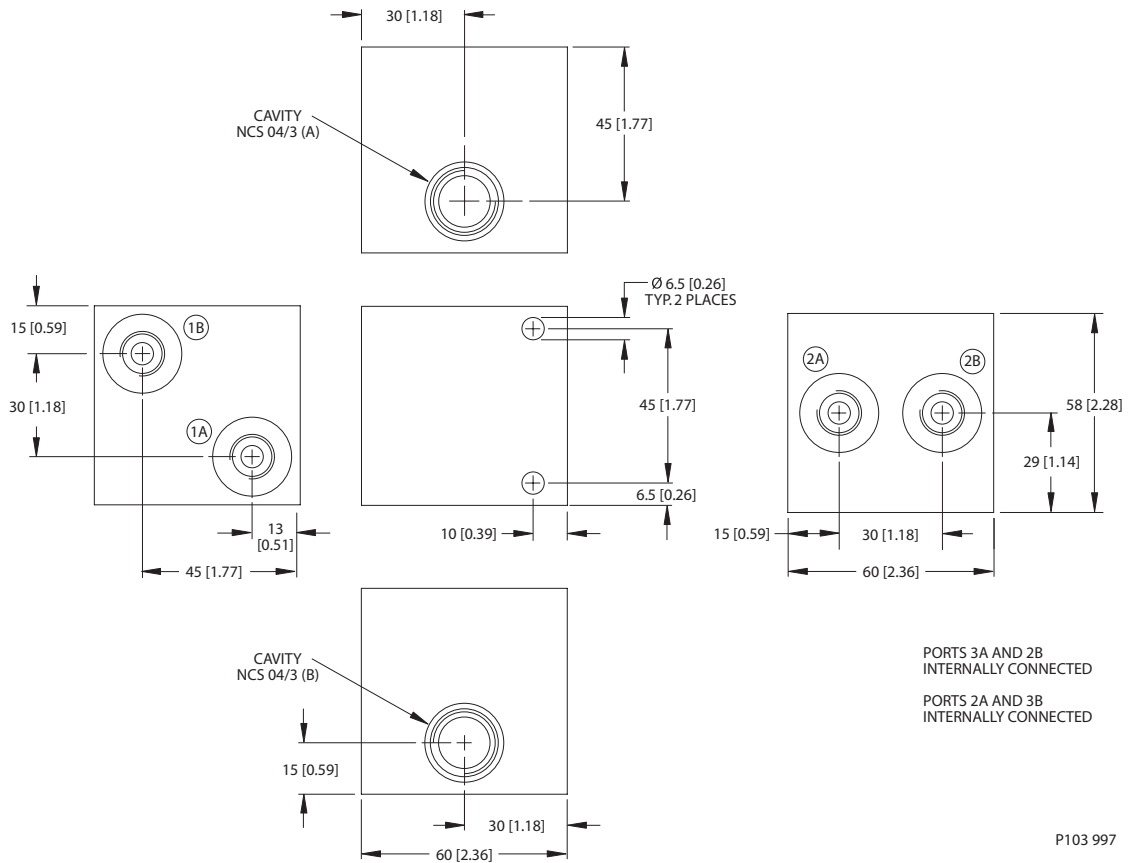

Housing drawing

Options

Order Code	Description	Style	Ports
NCS04/3-DI-1/4	Alum. Hsg., 2 Cavities w/#3 Ports Conn.	DI	1/4 BSP
NCS04/3-DI-3/8	Alum. Hsg., 2 Cavities w/#3 Ports Conn.	DI	3/8 BSP