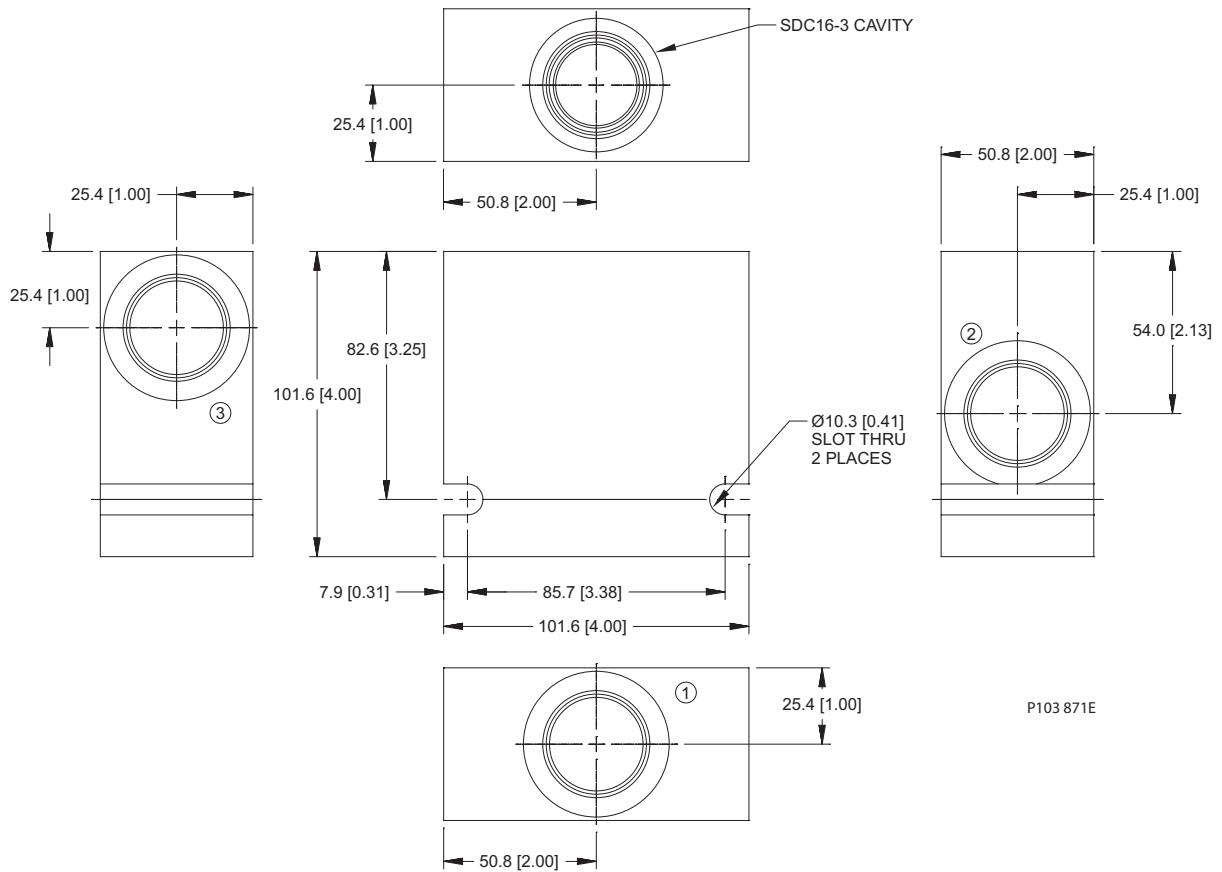

Dimensions

Options

Order Code	Description	Style	Ports
CP16-3-12S	Aluminum Housing	Standard	SAE #12
CP16-3-16S	Aluminum Housing	Standard	SAE #16