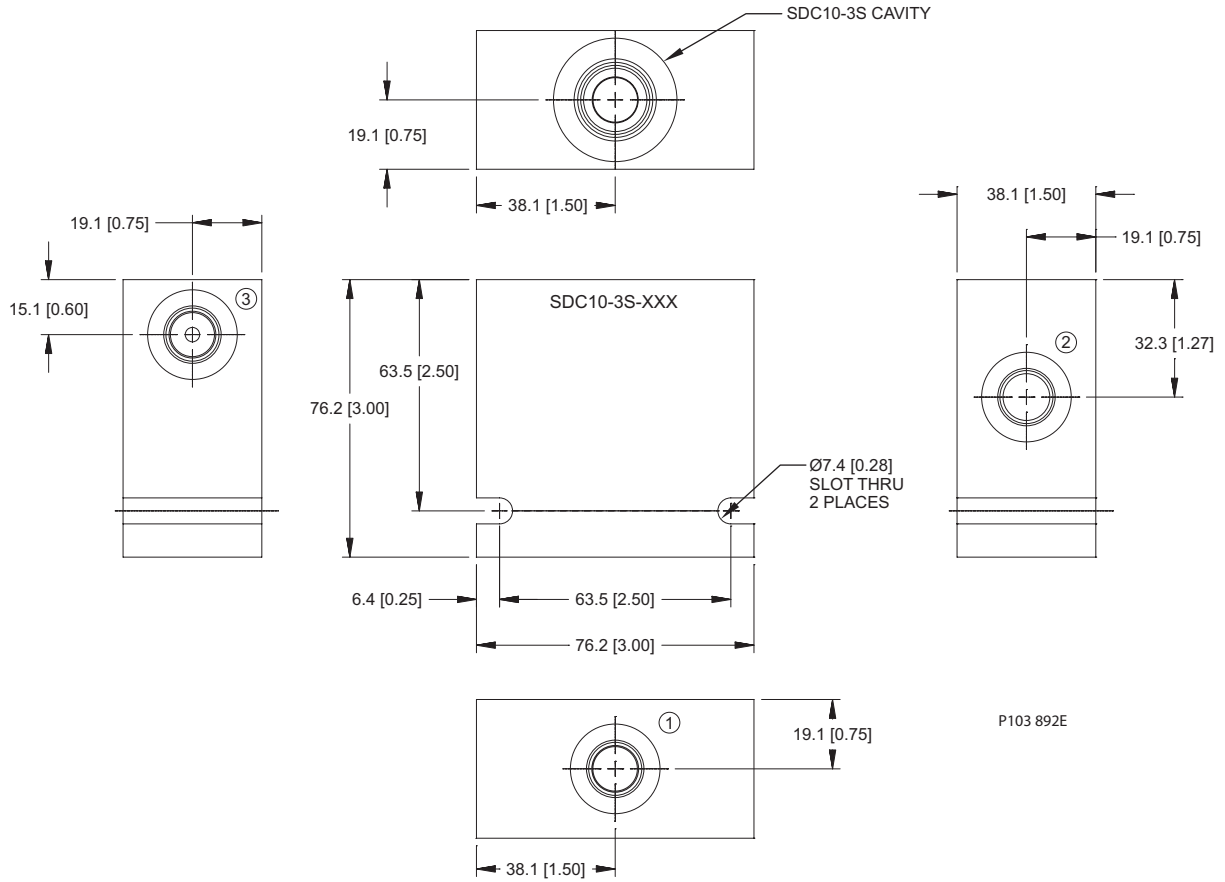

Dimensions

Options

Order Code	Description	Style	Ports
SDC10-3S-10S/6S	Aluminum Housing, Pilot at Port #3	Standard	SAE #10
SDC10-3S-6S/6S	Aluminum housing, pilot at port #3	Standard	SAE #6
SDC10-3S-8S/6S	Aluminum Housing, Pilot at Port #3	Standard	SAE #8