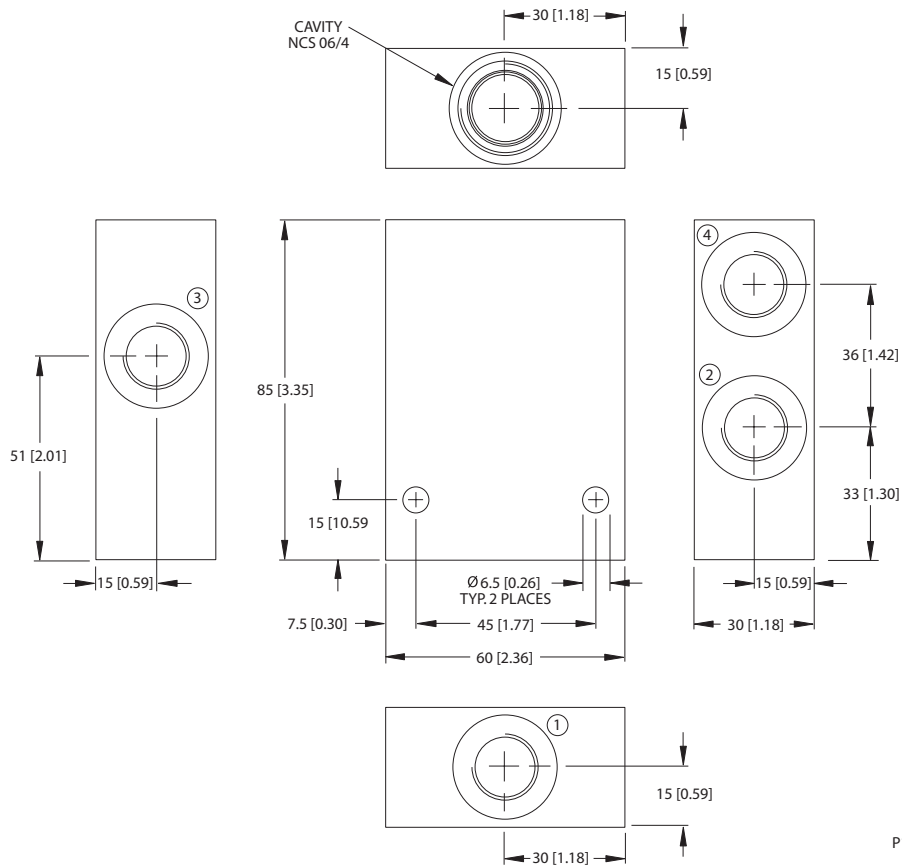

Dimensions

P104 487

Options

Order Code	Description	Style	Ports
NCS06/4-L-3/8	Aluminum Housing	L	3/8 BSP
NCS06/4-L-6S	Aluminum Housing	L	SAE #6