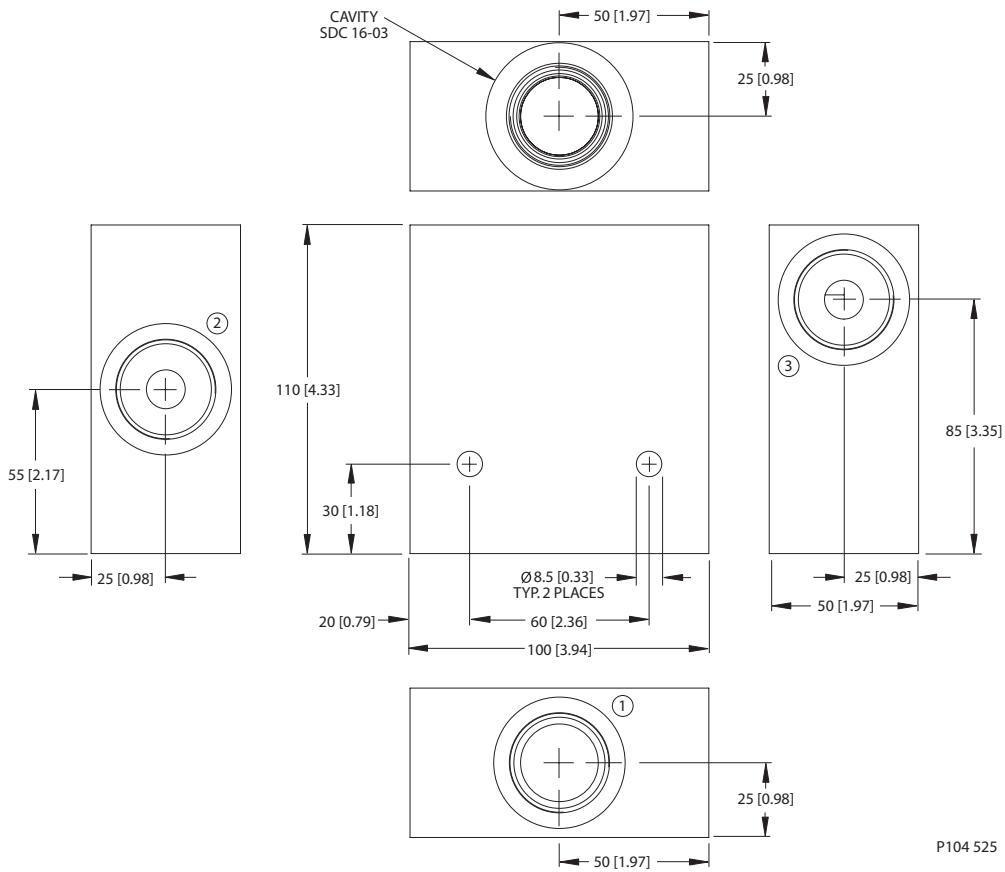

Housing drawing

Options

Order Code	Description	Style	Ports
SDC16-3-HE-8B	Aluminum Housing	HE	1 BSP