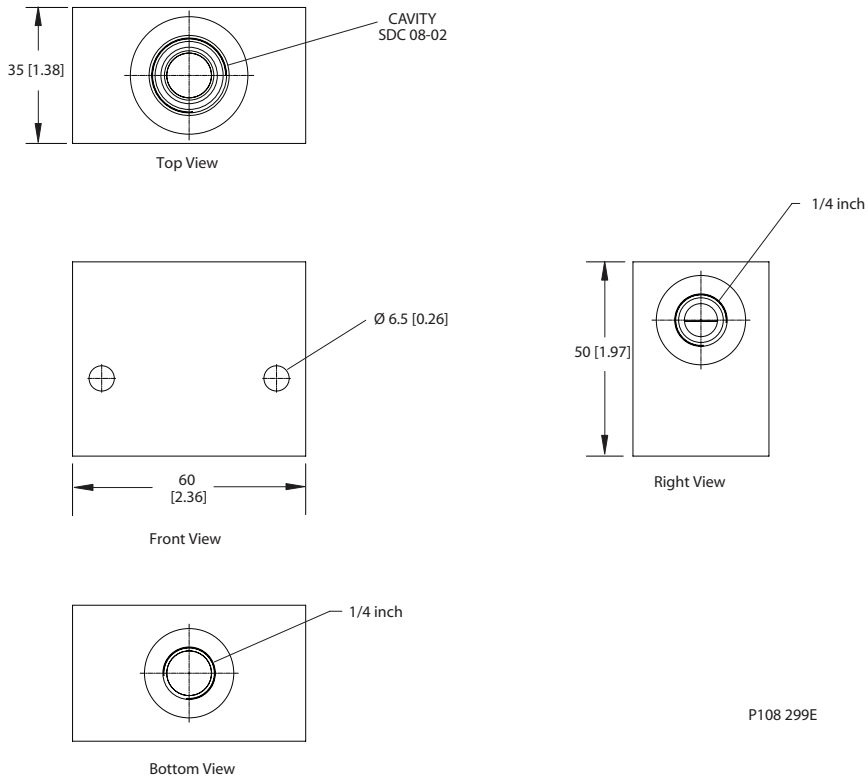

Housing drawing

Options

Order Code	Description	Style	Ports
SDC08-2-DG-2B	Aluminum Housing, Two #2 Ports	DG2	1/4 BSP